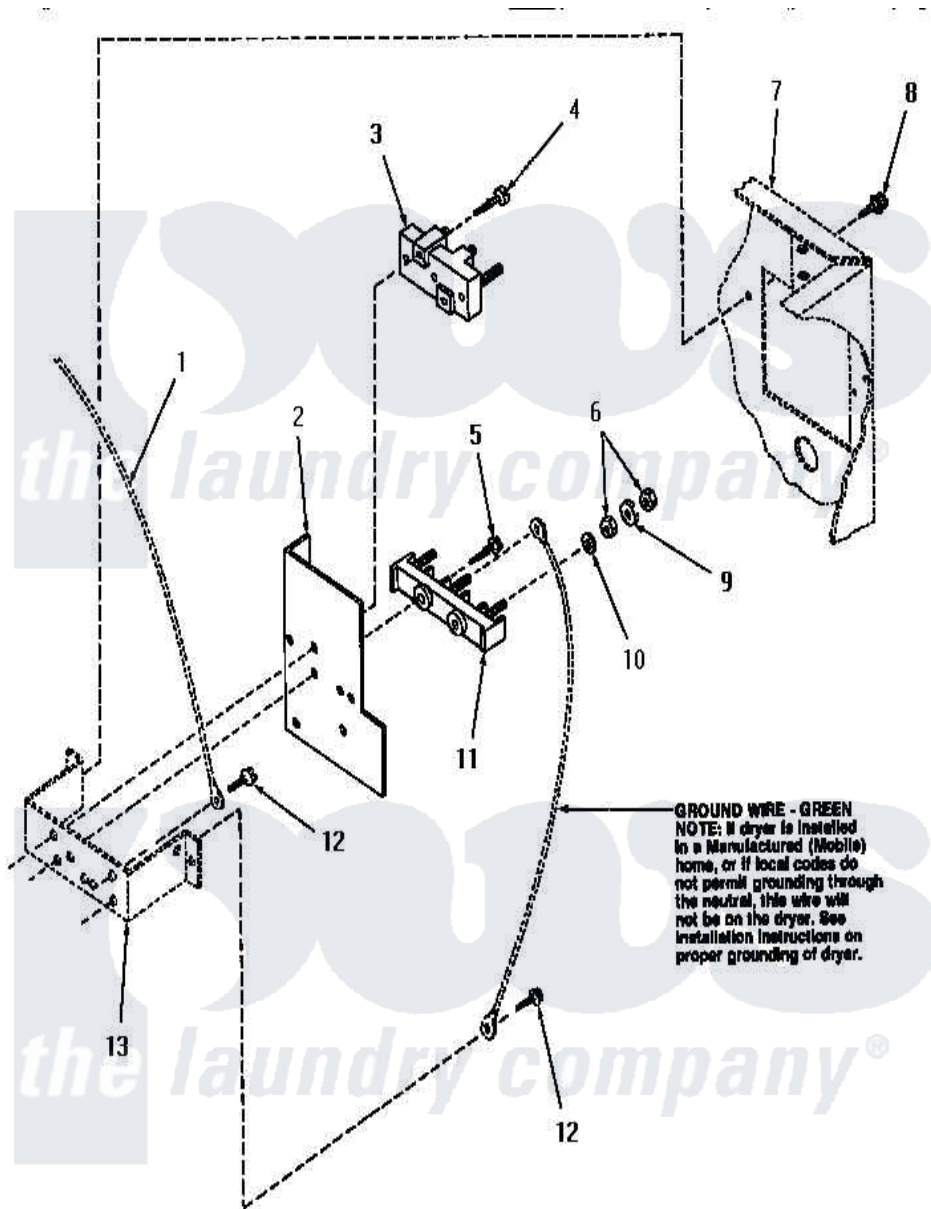

# Amana HE2250 12 - TERMINAL BLOCK

Amana Residential Amana HE2250 Washer Parts Parts Diagram 12 - TERMINAL BLOCK

[Click on the part number to view part](#)

Item	Original Part Number	Replaced By	Status	Part Description
1	Y00000000		Not Available	SEE NOTE GROUND WIRE, GREEN
2	<a href="#">56087</a>			Shield, Terminal Block
3	50854	<a href="#">33001244</a>		Block, Terminal
4	Q6535		Not Available	SCREW, 10B-16 X 3/4 ROU
5	56131		Not Available	SCREW, 10BT X 1 TAPPING
6	Q6163		Not Available	NUT
7	Y00000000		Not Available	SEE NOTE CABINET
8	25723	<a href="#">27001200</a>		Screw
9	51474		Not Available	WASHER, 13/64IDX1/2ODX.
10	56552		Not Available	LOCKWASHER
11	58555		Not Available	TERMINAL BLOCK
12	51784		Not Available	SCREW, 10B-16 X 1/2 HEX
13	Y00000000		Not Available	SEE NOTE TERMINAL BLOCK BRACKET