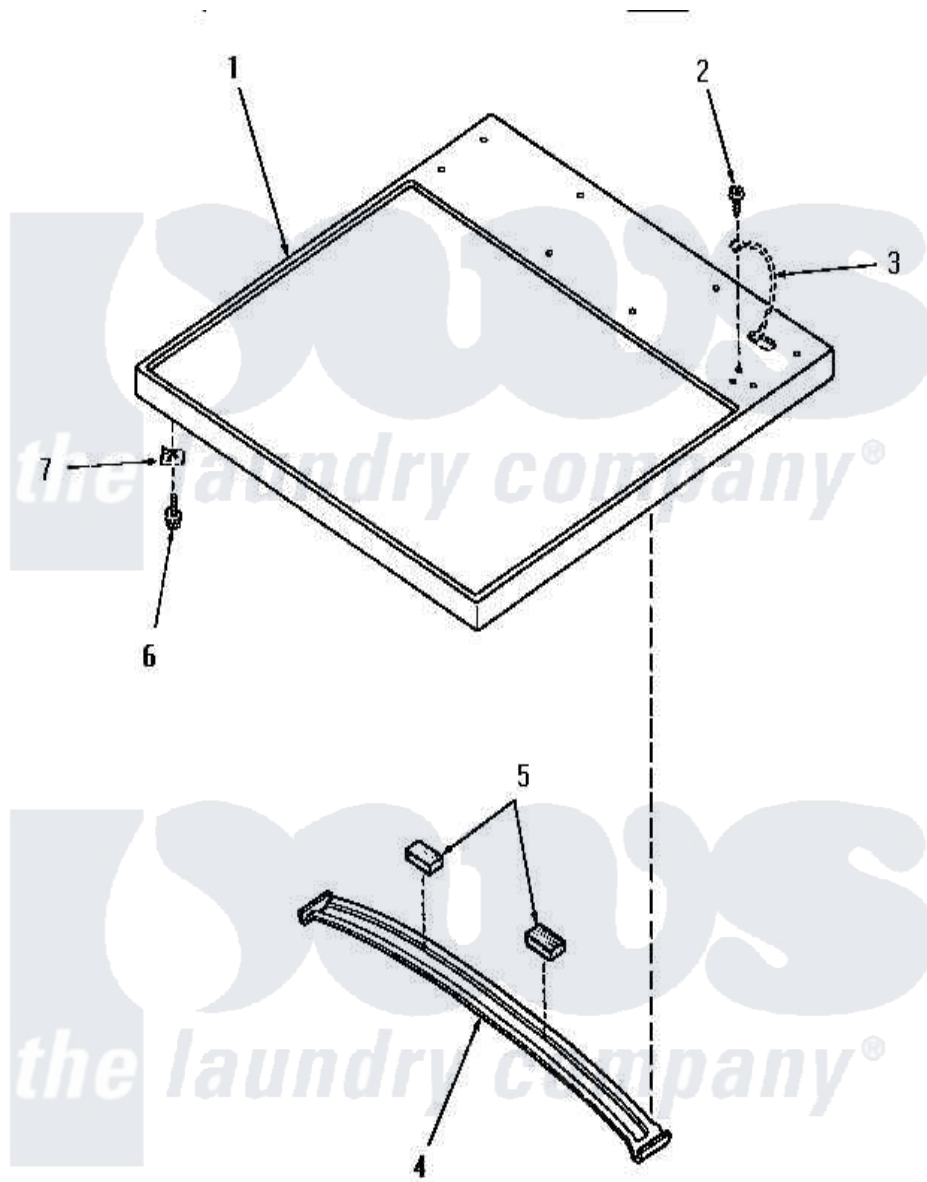

# Amana HE2430 01 - CABINET TOP

Amana Residential Amana HE2430 Washer Parts Parts Diagram 01 - CABINET TOP  
 Click on the part number to view part

Item	Original Part Number	Replaced By	Status	Part Description
1	<a href="#">57066H</a>			Assembly, Top Panel-Domesti
"	57066W		Not Available	ASSY, TOP PANEL- DOMESTIxREPLACE
"	57066L		Not Available	ASSY, TOP PANEL-DOMESTI
"	57066K		Not Available	CABINET TOP, COFFEE
"	57066A		Not Available	CABONET TOP, AVOCADO
2	51784		Not Available	SCREW, 10B-16 X 1/2 HEX
3	Y00000000		Not Available	SEE NOTE GROUND WIRE, GREEN
4	56213		Not Available	TOP BRACE
5	56968		Not Available	PAD, FELT-ADHESIVE BACK
6	<a href="#">23008</a>			Screw, 10-24 X 3/4 Sems
7	20249	<a href="#">36020</a>		Nut-10-24