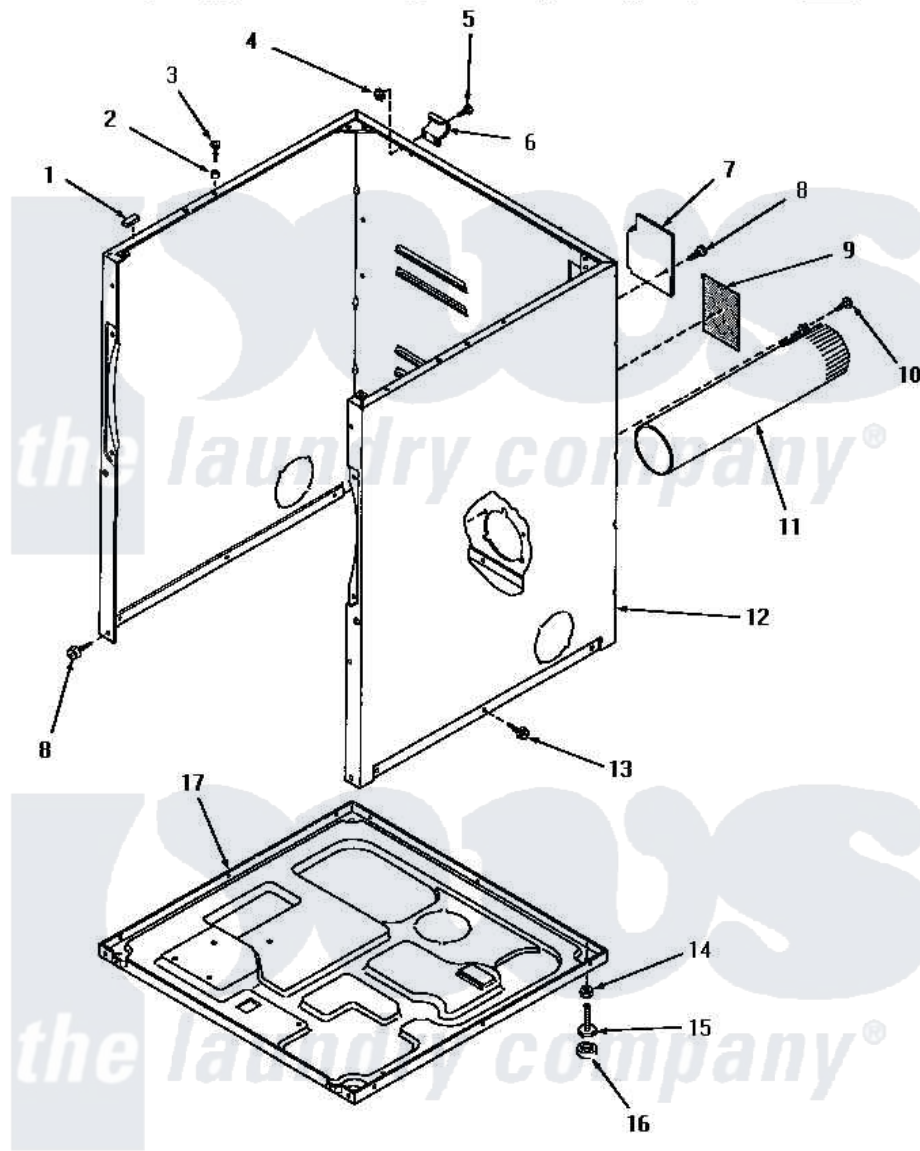

# Amana HE2430 02 - CABINET, EXHAUST DUCT & BASE

## CABINET, EXHAUST DUCT AND BASE

Amana [Residential Amana HE2430 Washer Parts](#) Parts Diagram 02 - CABINET, EXHAUST DUCT & BASE  
 Click on the part number to view part

Item	Original Part Number	Replaced By	Status	Part Description
1	<a href="#">Y56128</a>			Pad, Bumper
2	56079	<a href="#">505187</a>		Locator, Panel
3	56086	<a href="#">Y014874</a>		Screw, Idler Arm And Sleeve
4	23951	<a href="#">M0282009</a>		Nut
5	25723	<a href="#">27001200</a>		Screw
"	Y90576		Not Available	HEX HEAD SCREW
6	56043		Not Available	HINGE, TOP
7	56044	<a href="#">60821</a>		Access Cover
8	25723	<a href="#">27001200</a>		Screw
9	Y0056941		Not Available	AIR DIFFUSER
10	25724		Not Available	HEX HEAD SCREW
11	56118		Not Available	ASSY, EXHAUST DUCT
12	57070A		Not Available	CABINET, AVOCADO
"	57070H		Not Available	ASSY, DRYER CABINET
"	57070K		Not Available	CABINET, COFFEE
"	57070L		Not Available	CABINET, ALMOND

"	57070W		Not Available	CABINET, WHITE
13	51784		Not Available	SCREW, 10B-16 X 1/2 HEX
14	20274	<a href="#">62739</a>		Nut, Lock
15	Y52696	<a href="#">Y305086</a>		Adjustable Leg And Nut
16	70282	<a href="#">Y314137</a>		Foot, Rubber
17	<a href="#">56074</a>			Base