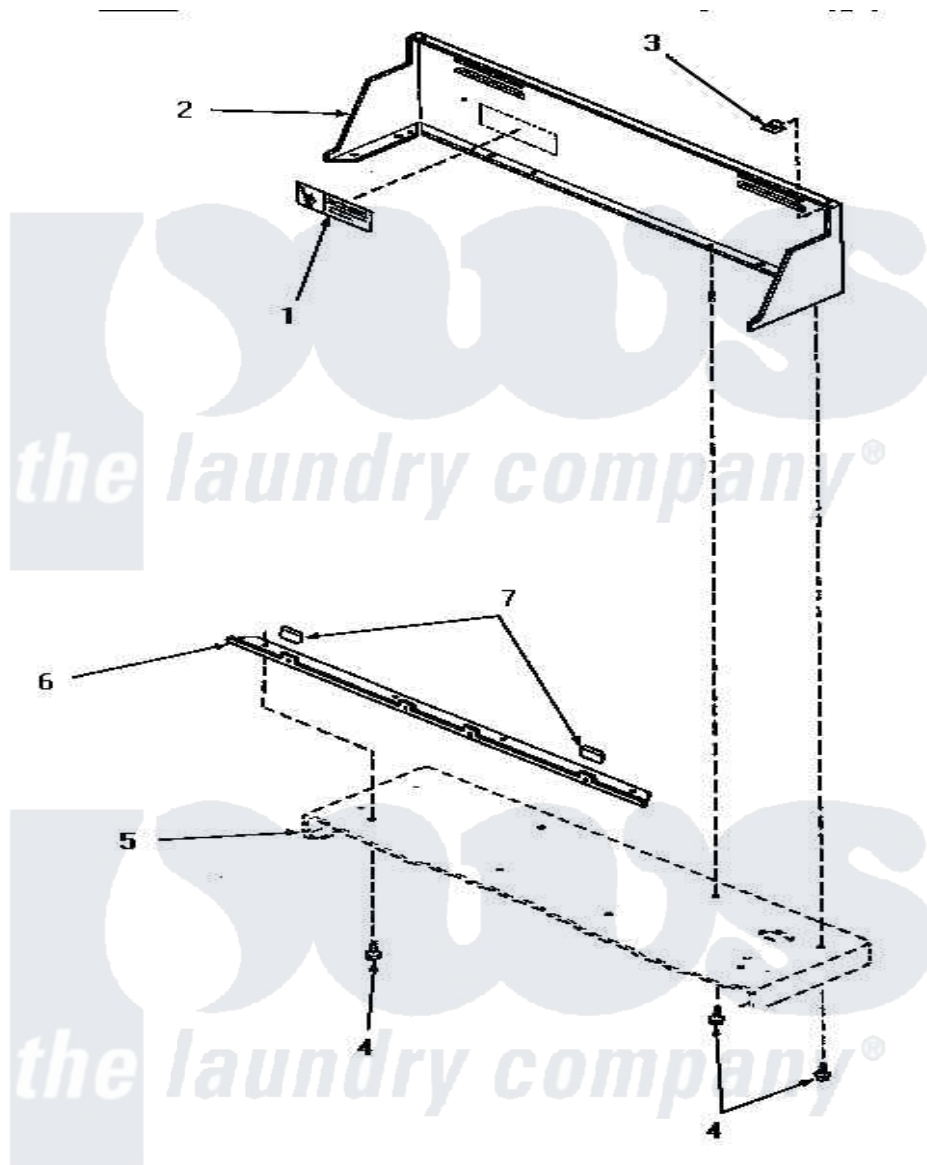

Amana HE2430 03 - CONTROL HOOD

CONTROL HOOD

Amana [Residential Amana HE2430 Washer Parts](#) Parts Diagram 03 - CONTROL HOOD

[Click on the part number to view part](#)

Item	Original Part Number	Replaced By	Status	Part Description
1	24903		Not Available	STICKER,DISCONNECT POW
2	56014W		Not Available	CONTROL HOOD, WHITE
"	56014L		Not Available	CONTROL HOOD, ALMOND
"	56014K		Not Available	CONTROL HOOD, COFFEE
"	56014H		Not Available	CONTROL HOOD, HARVEST GOLD
"	56014A		Not Available	CONTROL HOOD, AVOCADO
3	24522			Nut, Speed-8ab-18 C1995
4	55985	W10116760		Screw
5	Y00000000		Not Available	SEE NOTE CABINET TOP
6	56070		Not Available	ANGLE,MOUNTING-CONTROL
7	24859		Not Available	SLEEVE,SUPPORT ANGLE