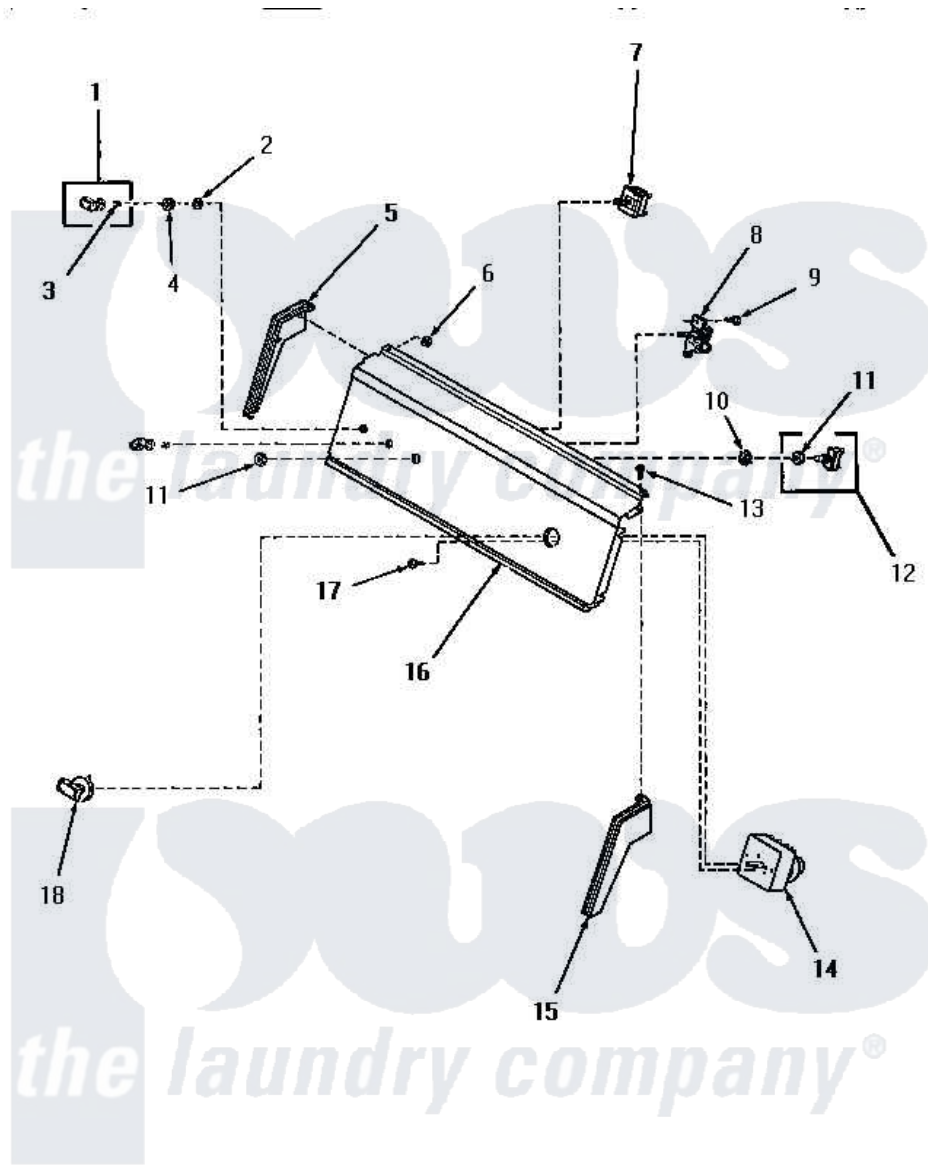

Amana HE2430 04 - CONTROL PANEL & CONTROLS

CONTROL PANEL AND CONTROLS

Amana [Residential Amana HE2430 Washer Parts](#) Parts Diagram 04 - CONTROL PANEL & CONTROLS
 Click on the part number to view part

Item	Original Part Number	Replaced By	Status	Part Description
1	27376		Not Available	No Longer Available
2	91176			Lockwasher, 3/8 Intshkp
3	10519		Not Available	RETAINER
4	24205			Nut, Knurled 3/8-24
5	25124		Not Available	CONTROL HOOD END, LEFT
6	25126	5303284616		Clip
7	52624	58813P		Switch W/Instructions
9	55985	W10116760		Screw
10	25820		Not Available	LOCKWASHER, 1/2 INT SHK
11	52947			Nut, Hex 15/32-32
12	55882	55882P		Assembly- Switch
13	25232		Not Available	SCREW,8AB-18X7/8 OVAL
14	53466		Not Available	TIMER
15	25123		Not Available	CONTROL HOOD END, RIGHT
16	0056822		Not Available	GRILLE
17	70212			Screw, 8-32 X 5/32 RD H