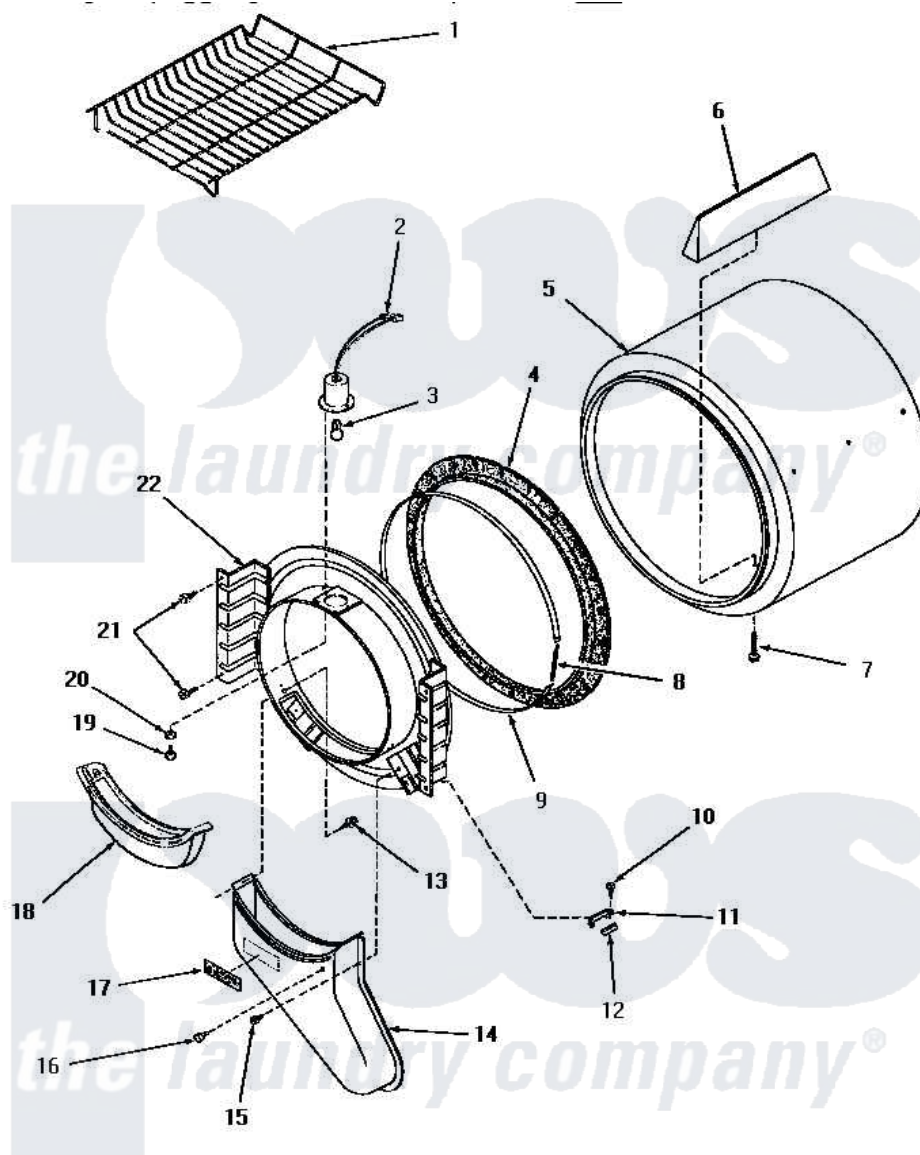

Amana HE2430 06 - FR BLKHD, AIR DUCT, FELT SEAL & CYLINDER

FRONT BULKHEAD, AIR DUCT, FELT SEAL AND CYLINDER

Amana [Residential Amana HE2430 Washer Parts](#) Parts Diagram 06 - FR BLKHD, AIR DUCT, FELT SEAL & CYLINDER

[Click on the part number to view part](#)

| Item | Original Part Number | Replaced By | Status | Part Description |
|------|-----------------------|--------------------------|---------------|-------------------------|
| 1 | 58846 | | Not Available | RACK, DRYING |
| 3 | Y54608 | 31001575 | | Bulb, Cylinder Light |
| 4 | 56088 | | | Assembly, Seal |
| 5 | 56175 | | Not Available | ASSY, CYLINDER PACK |
| 6 | 56013 | | Not Available | BAFFLE, CYLINDER-SHORT- |
| 7 | 56131 | | Not Available | SCREW, 10BT X 1 TAPPING |
| 8 | 52310 | | | Spring |
| 9 | Y56090 | | Not Available | SEAL STRAP |
| 10 | 23222 | 3177991 | | Screw |
| 11 | 56053 | 61448 | | Glide, Cylinder-Rulon F |
| " | 57005 | 61448 | | Glide, Cylinder-Rulon F |
| 12 | 56058 | 510189 | | Pad Felt |
| 13 | 23628 | 489464 | | Screw |
| 14 | 56027 | | Not Available | AIR DUCT |
| 15 | 25724 | | Not Available | HEX HEAD SCREW |
| 16 | 56938 | | Not Available | BUMPER |

| | | | | |
|----|-------|--------------------------|---------------|----------------------------|
| 17 | 24903 | | Not Available | STICKER,DISCONNECT POW |
| 18 | 57024 | 61376P | | Filter, Lint-White W/Inst. |
| 19 | 22145 | | Not Available | SCREW,6Z-20X 3/8 SS RD |
| 20 | 51345 | | Not Available | LOCKWASHER |
| 21 | 25723 | 27001200 | | Screw |
| 22 | 57018 | | Not Available | ASSY BULK HEAD |