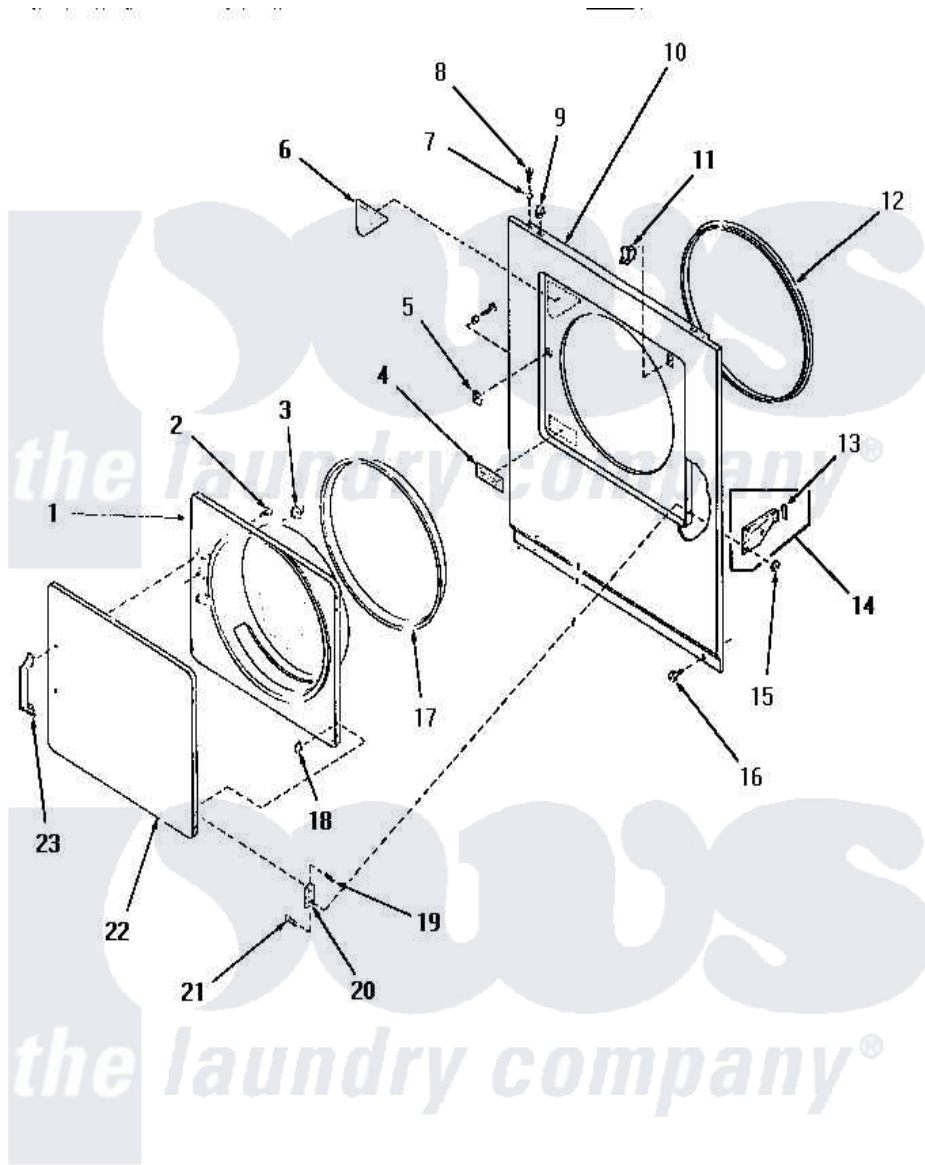

# Amana HE2430 08 - LOADING DOOR, FRONT PANEL & SEALS

## LOADING DOOR, FRONT PANEL AND SEALS

Amana [Residential Amana HE2430 Washer Parts](#) Parts Diagram 08 - LOADING DOOR, FRONT PANEL & SEALS  
 Click on the part number to view part

Item	Original Part Number	Replaced By	Status	Part Description
1	56018	<a href="#">62152P</a>		Liner
2	52150	<a href="#">489464</a>		Screw
3	54661	<a href="#">LA-1003</a>		Door Catch Kit
4	57286		Not Available	LABEL, DRYER DOOR
5	54660	<a href="#">LA-1003</a>		Door Catch Kit
6	55398		Not Available	LABEL, DRYER DOOR xREPLACE
7	56079	<a href="#">505187</a>		Locator, Panel
8	56086	<a href="#">Y014874</a>		Screw, Idler Arm And Sleeve
9	56080	<a href="#">22001650</a>		Fastener, Spring
10	56051W		Not Available	FRONT PANEL, WHITE
"	56051A		Not Available	FRONT PANEL, AVOCADO
"	56051L		Not Available	FRONT PANEL, ALMOND
"	56051K		Not Available	FRONT PANEL, COFFEE
"	56051H		Not Available	FRONT PANEL, HARVEST GOLD
11	56052	<a href="#">W10169313</a>		Switch-Dor

12	56091	<a href="#">Y61380</a>		Seal, Front Panel
13	<a href="#">Y56128</a>			Pad, Bumper
14	0056129		Not Available	MANIFOLD PNL
15	51236	<a href="#">488130</a>		Nut
16	58637	<a href="#">27001200</a>		Screw
17	56163	<a href="#">61379P</a>		Door Seal
18	<a href="#">23407</a>			Nut, Speed-8A Tinn C15
19	52864	<a href="#">500226</a>		Screw, 8b-16 x 5/8 Tap
20	<a href="#">56045</a>			Hinge
21	<a href="#">22649</a>			Screw, 8-32 X 13/32 FI
22	56021L		Not Available	OUTER DOOR PANEL, ALMOND
"	56021W		Not Available	OUTER DOOR PANEL, WHITE
"	56021A		Not Available	OUTER DOOR PANEL, AVOCADO
"	56021H		Not Available	OUTER DOOR PANEL, HARVEST GOLD
"	56021K		Not Available	OUTER DOOR PANEL, COFFEE
23	54068	<a href="#">61925</a>		Pull Door Commercial Black