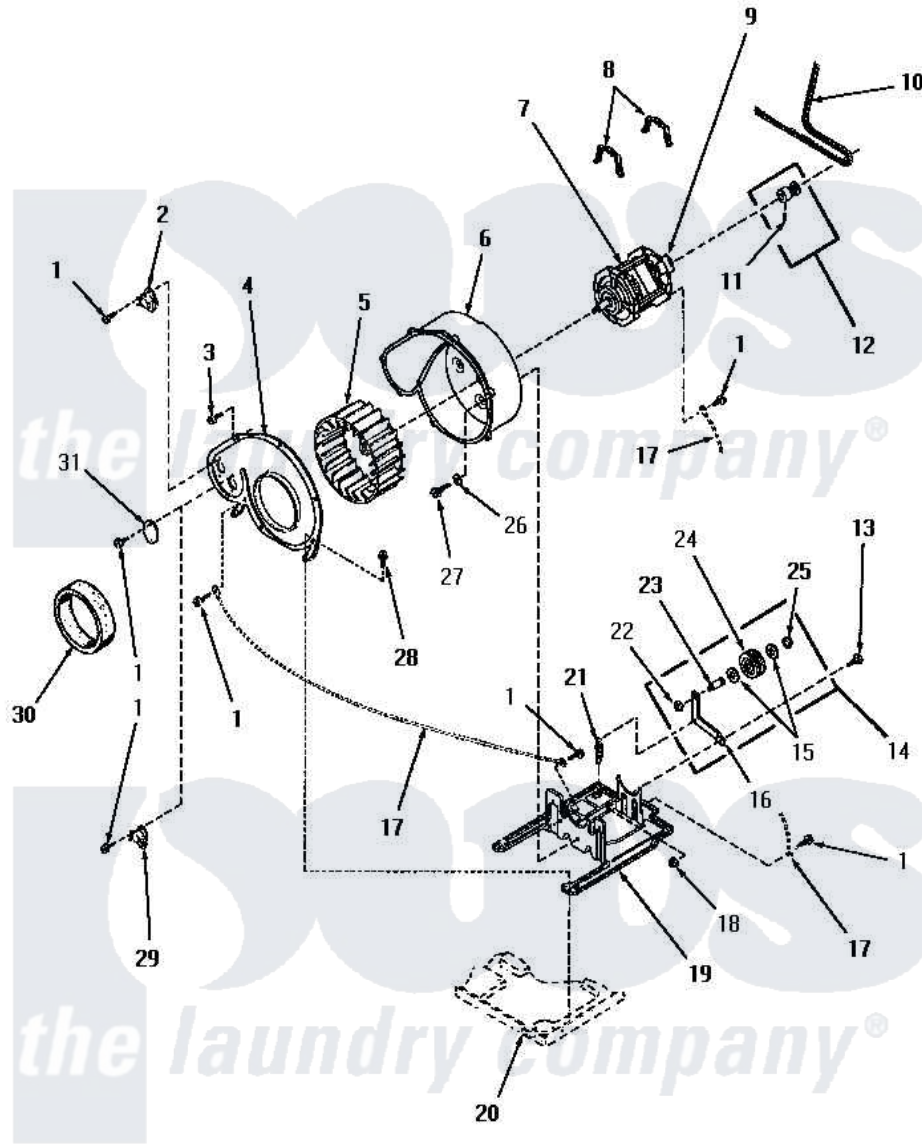

# Amana HE2430 09 - MOTOR, EXHAUST FAN & BELT

## MOTOR, EXHAUST FAN AND BELT

Amana [Residential Amana HE2430 Washer Parts](#) Parts Diagram 09 - MOTOR, EXHAUST FAN & BELT  
 Click on the part number to view part

Item	Original Part Number	Replaced By	Status	Part Description
1	23222	<a href="#">3177991</a>		Screw
2	<a href="#">56410</a>			Thermostat
3	23962	<a href="#">W10116760</a>		Screw
4	56059		Not Available	EXHAUST FAN IMPELLER
5	56000	<a href="#">510139P</a>		Assembly Blower Fan Package
6	<a href="#">56020</a>			Housing, Blower
7	56075	<a href="#">915P3</a>		Motor-Drive
"	Y58044	<a href="#">915P3</a>		Motor-Drive
8	Y58047	<a href="#">660658</a>		Clamp, Motor Mounting 343481 685441
9	53249		Not Available	SWITCH
"	53226		Not Available	SWITCH,MOTOR
10	56095	<a href="#">56095P</a>		Belt Cylinder Package
11	52906		Not Available	SETSCREW
12	56133	<a href="#">56062P</a>		Kit-Motor
13	<a href="#">52567</a>			Bolt, Shoulder

"	56587		Not Available	SCREW, 1/4-20 HEX HD SH
14	Y56170	<a href="#">56170P</a>		Assembly- Idle
15	<a href="#">52549</a>			Washer, 501 ID X3/4 Odx
16	56057		Not Available	LEVER, IDLER
17	Y00000000		Not Available	SEE NOTE GROUND WIRE, GREEN
18	52566	<a href="#">27001225</a>		Nut, Jam Mid Lock 1/4-20
19	Y58045	<a href="#">503613</a>		Mount, Motor
20	Y00000000		Not Available	SEE NOTE BASE
21	<a href="#">56076</a>			Spring, Idler
22	56156	<a href="#">358160</a>		Nut
23	<a href="#">56461</a>			Shaft
24	<a href="#">Y54414</a>			Assembly, Wheel And Bearing
25	<a href="#">23748</a>			Ring, Retaining
26	20492	<a href="#">M0270504</a>		Washer
27	56264	<a href="#">27001200</a>		Screw
28	25723	<a href="#">27001200</a>		Screw
29	56471		Not Available	THERMOSTAT
"	56081	<a href="#">56081LAL</a>		Ridig Door Stop
30	56065		Not Available	SEAL