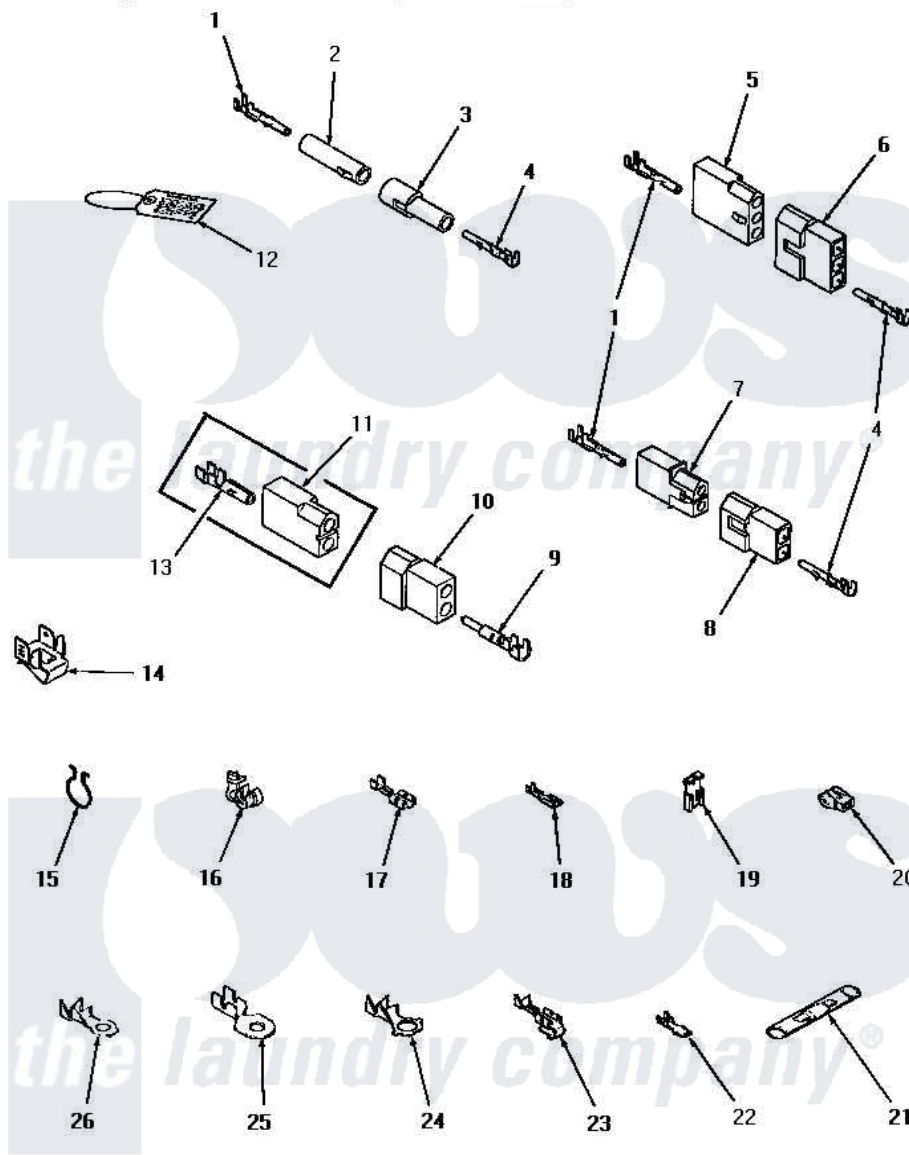

# Amana HE2430 10 - POWER CORD & TERMINALS

## POWER CORD AND TERMINALS

Amana [Residential Amana HE2430 Washer Parts](#) Parts Diagram 10 - POWER CORD & TERMINALS  
 Click on the part number to view part

Item	Original Part Number	Replaced By	Status	Part Description
1	Y00117	<a href="#">5011-XX</a>		093 Female Socket
2	<a href="#">26301</a>			Receptacle, Molex
3	26302		Not Available	PLUG, 1 CIRCUIT
4	<a href="#">Y00116</a>			Terminal, Pin-Male
5	23039	<a href="#">697780</a>		Receptacle,
6	<a href="#">23040</a>			Plug-3 Circuit
7	<a href="#">56451</a>			Receptacle, 2 Circuit
8	<a href="#">56448</a>			Terminal Block Plug
9	<a href="#">Y00127</a>			Terminal, Pin-1/8 Male
10	<a href="#">56266</a>			Plug
11	<a href="#">56265</a>			Receptacle, 2 Circuit
12	25235	<a href="#">48301</a>		Hose
13	<a href="#">00130</a>			Terminal, Pin-1/8 Femal
14	Y00161	<a href="#">B5733302</a>		Clip, Ground
15	<a href="#">51291</a>			Clip, Wire
16	21903	<a href="#">211881</a>		Grommet, Cord Part Not Used-Gas Models Only

17	Y00119	Not Available	SPADE TERMINAL(18 GAUGE) (1/4 INCH-(1) 18 GAUGE WIRE)
18	<a href="#">00112</a>		Terminal, Spade-3/16 Fe
19	<a href="#">Y00120</a>		Terminal, Flag-1/4 Fema
20	70210	Not Available	INSULATOR,BLUE
21	21091	Not Available	CONNECTOR TWO 1/4 INCH MALE
22	Y00139	<a href="#">Y00138</a>	Male Tab Terminal 18 Gauge Wire)
23	<a href="#">Y00114</a>		Spade Terminal
24	Y00113	Not Available	TERMINAL,RING-1/4 STUD
25	<a href="#">Y00111</a>		Ring Terminal No.10 No.10 18 Gauge Wires Or
26	<a href="#">00110</a>		No.10 18 Gauge Wire