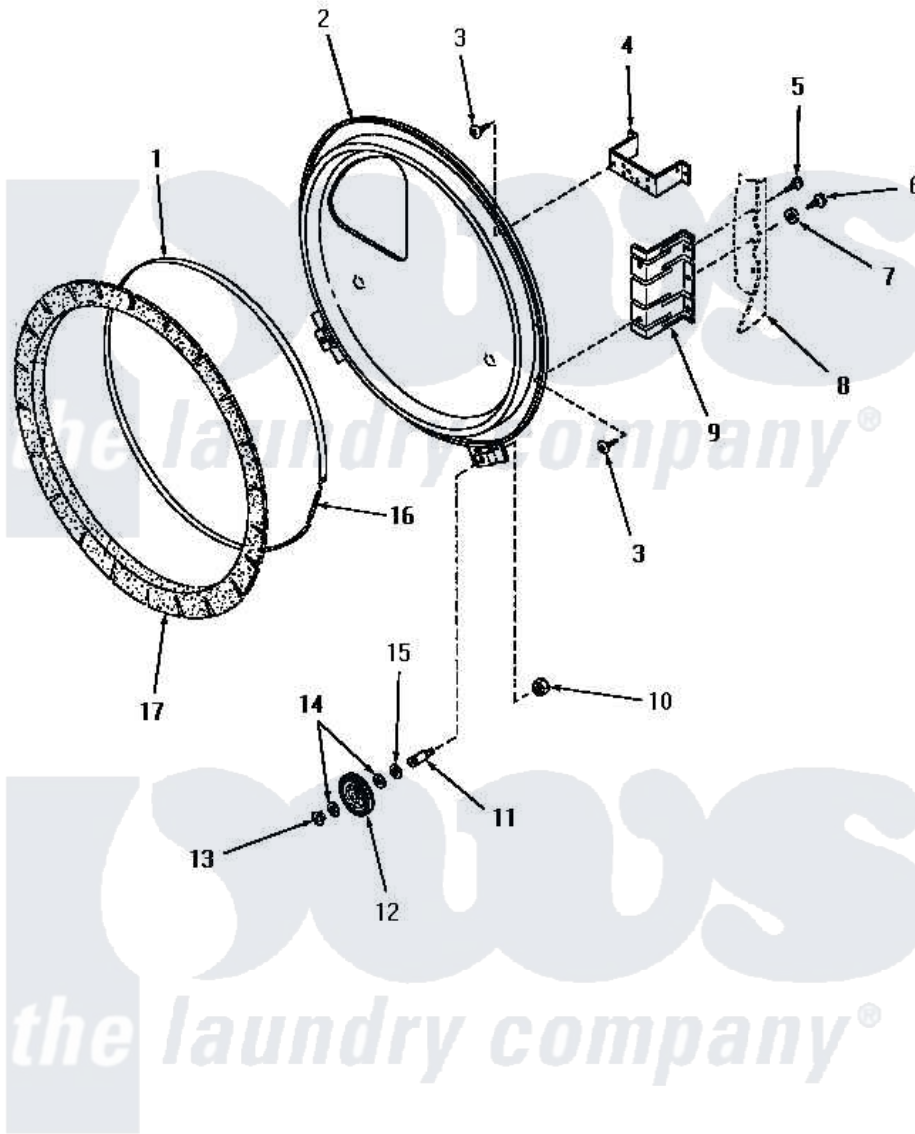

Amana HE2430 11 - REAR BLKHD, FELT SEAL & CYLINDER ROLLER

REAR BULKHEAD, FELT SEAL AND CYLINDER ROLLER

Amana [Residential Amana HE2430 Washer Parts](#) Parts Diagram 11 - REAR BLKHD, FELT SEAL & CYLINDER ROLLER

[Click on the part number to view part](#)

Item	Original Part Number	Replaced By	Status	Part Description
1	Y56090		Not Available	SEAL STRAP
2	56540		Not Available	ASSY,REAR BULKHEAD
3	56078	M400664		SCrew Tap Trs Cr Rec 1016AB
4	56048	60823P		Bracket, Terminal Block
5	25723	27001200		Screw
6	52909			Screw, 10B-16 X 1/2 HeX
7	51474		Not Available	WASHER,13/64IDX1/2ODX.
8	Y00000000		Not Available	SEE NOTE CABINET
9	56055		Not Available	BRACKET,BULKHEAD-REAR
10	56156	358160		Nut
11	56461			Shaft
12	56457	62649P		Roller- CY
13	23748			Ring, Retaining
14	52549			Washer, 501 ID X3/4 Odx
15	23886		Not Available	WASHER,.578IDX1.25ODX1