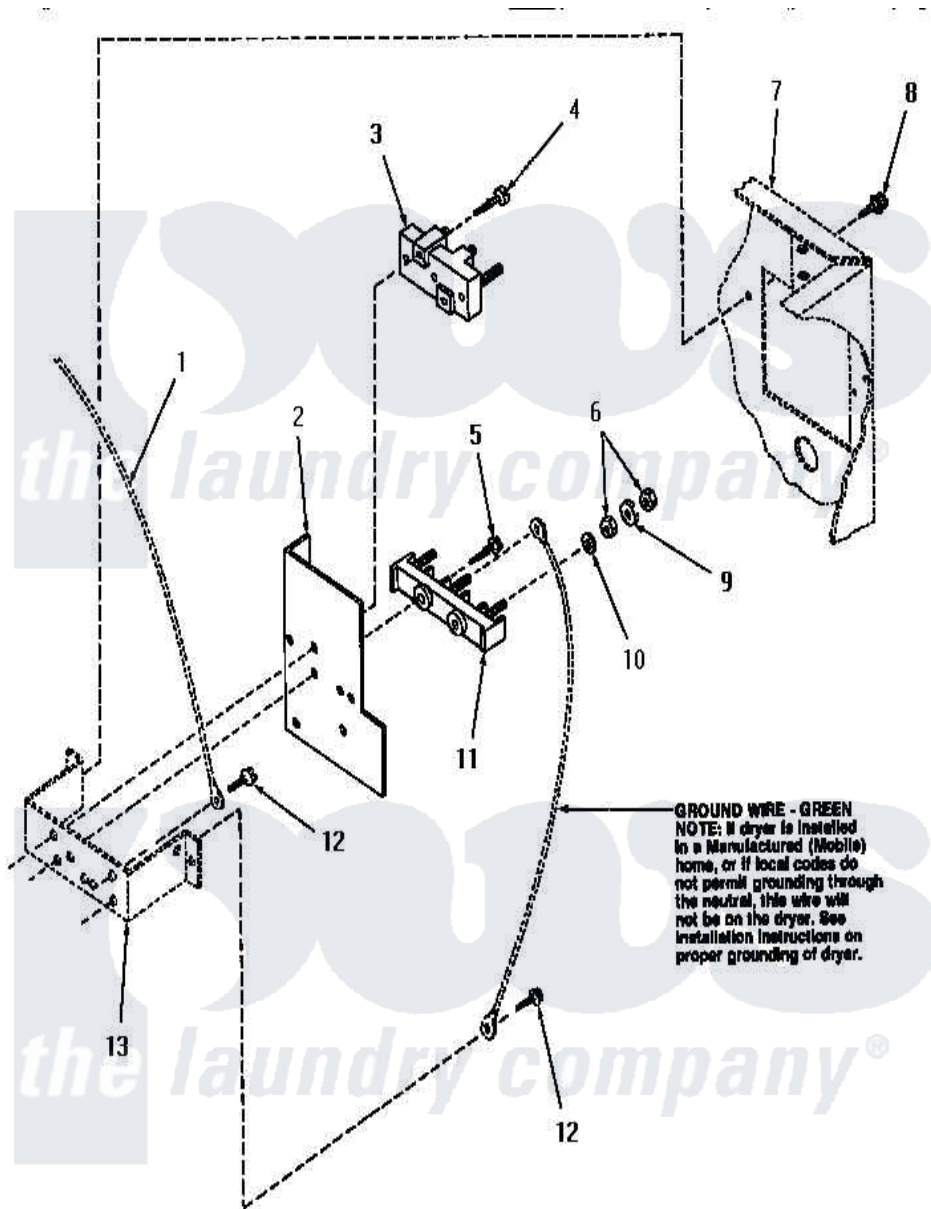

Amana HE2430 12 - TERMINAL BLOCK

Amana Residential Amana HE2430 Washer Parts Parts Diagram 12 - TERMINAL BLOCK
 Click on the part number to view part

Item	Original Part Number	Replaced By	Status	Part Description
1	Y00000000		Not Available	SEE NOTE GROUND WIRE, GREEN
2	56087			Shield, Terminal Block
3	50854	33001244		Block, Terminal
4	Q6535		Not Available	SCREW, 10B-16 X 3/4 ROU
5	56131		Not Available	SCREW, 10BT X 1 TAPPING
6	Q6163		Not Available	NUT
7	Y00000000		Not Available	SEE NOTE CABINET
8	25723	27001200		Screw
9	51474		Not Available	WASHER, 13/64IDX1/2ODX.
10	56552		Not Available	LOCKWASHER
11	58555		Not Available	TERMINAL BLOCK
12	51784		Not Available	SCREW, 10B-16 X 1/2 HEX
13	Y00000000		Not Available	SEE NOTE TERMINAL BLOCK BRACKET