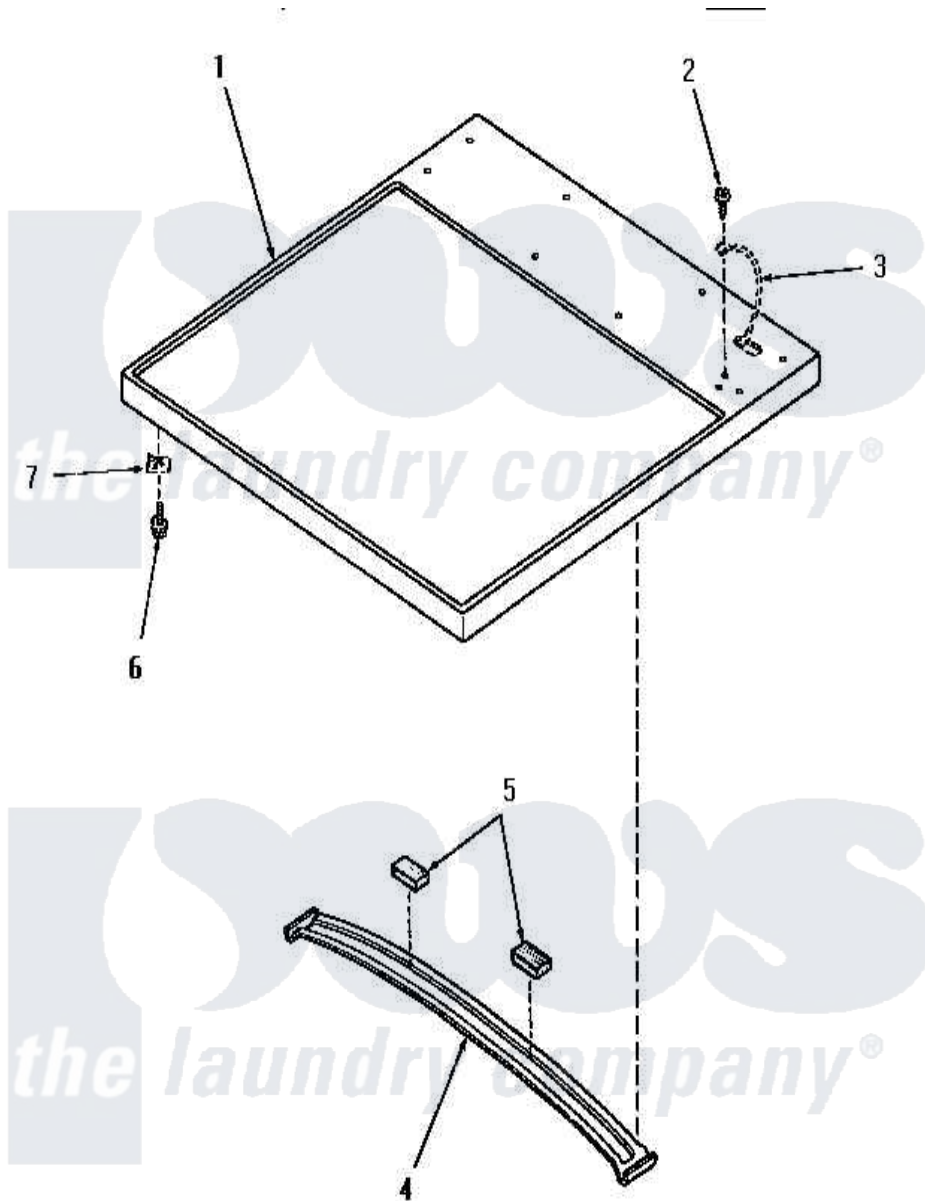

# Amana HE2970 01 - CABINET TOP

Amana Residential Amana HE2970 Washer Parts Parts Diagram 01 - CABINET TOP  
 Click on the part number to view part

Item	Original Part Number	Replaced By	Status	Part Description
1	56097W		Not Available	CABINET TOP, WHITE
"	56097L		Not Available	CABINET TOP, ALMOND
"	56097K		Not Available	CABINET TOP, COFFEE
"	56097A		Not Available	CABINET TOP, AVOCADO
"	56097H		Not Available	CABINET TOP, HARVEST GOLD
2	51784		Not Available	SCREW, 10B-16 X 1/2 HEX
3	Y00000000		Not Available	SEE NOTE GROUND WIRE, GREEN
4	56213		Not Available	TOP BRACE
5	56968		Not Available	PAD, FELT-ADHESIVE BACK
6	<a href="#">23008</a>			Screw, 10-24 X 3/4 Sems
7	20249	<a href="#">36020</a>		Nut-10-24