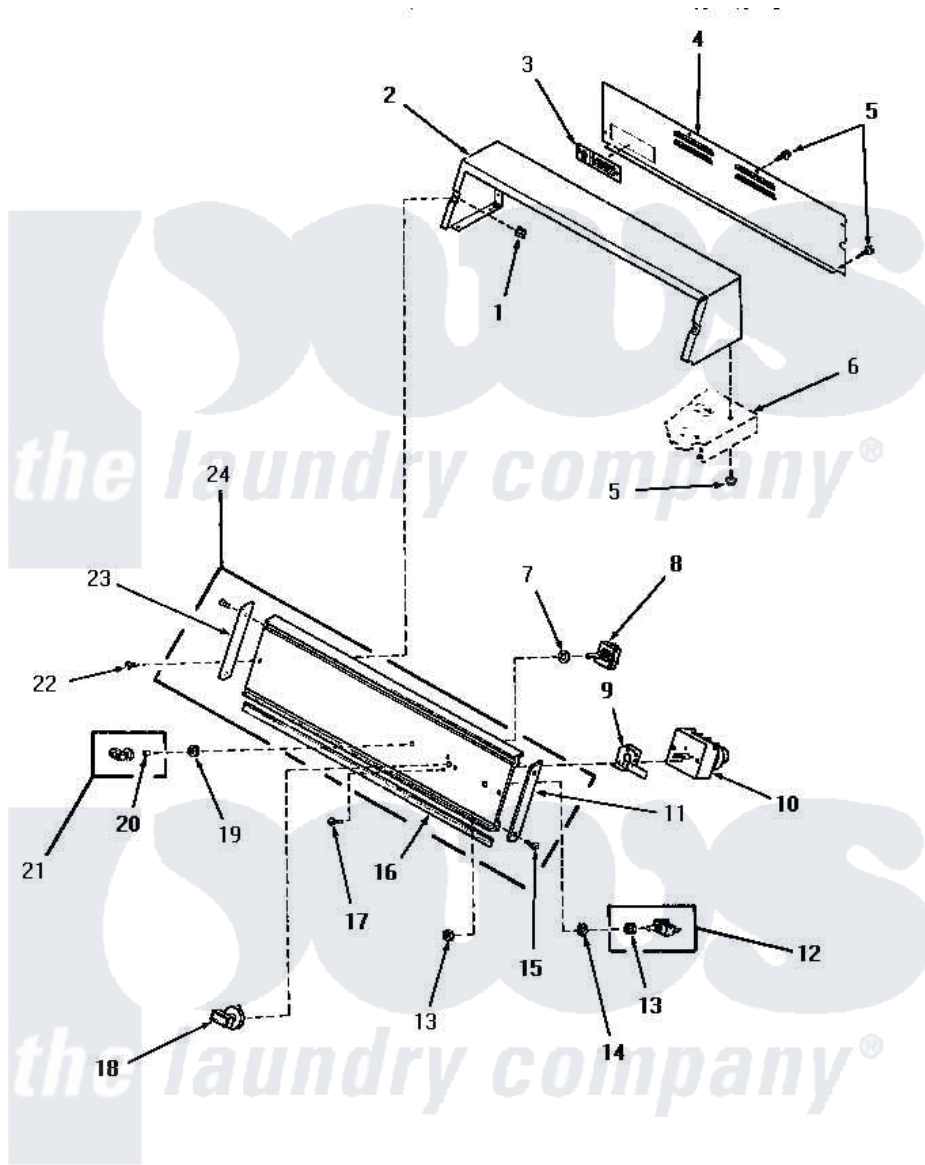

Amana HE2970 03 - CONTROL PANEL, CONTROL HOOD & CONTROLS

CONTROL PANEL, CONTROL HOOD AND CONTROLS

Amana Residential Amana HE2970 Washer Parts Parts Diagram 03 - CONTROL PANEL, CONTROL HOOD & CONTROLS

[Click on the part number to view part](#)

Item	Original Part Number	Replaced By	Status	Part Description
1	54038			NUT, Speed U-Type
2	56169W		Not Available	CONTROL HOOD, WHITE
"	56169H		Not Available	CONTROL HOOD, HARVEST GOLD
3	24903		Not Available	STICKER,DISCONNECT POW
4	56168		Not Available	CONTROL HOOD REAR COVER
5	55985	W10116760		Screw
6	Y00000000		Not Available	SEE NOTE CABINET TOP
7	91176			Lockwasher, 3/8 Intshkp
8	52624	58813P		Switch W/Instructions
9	26952		Not Available	SPACER
10	53466		Not Available	TIMER
11	25073		Not Available	END CAP, RIGHT
12	55882	55882P		Assembly- Switch
13	52947			Nut, Hex 15/32-32

14	25820	Not Available	LOCKWASHER, 1/2 INT SHK
15	52864	500226	Screw, 8b-16 x 5/8 Tap
16	56203	Not Available	GASKET
17	Y0054441	Not Available	NAMEPLATE, HANDLE
18	0056353	Not Available	SCREW
19	24205		Nut, Knurled 3/8-24
20	10519	Not Available	RETAINER
21	24291		Assembly, Knob
22	25232	Not Available	SCREW, 8AB-18X7/8 OVAL
23	25072	Not Available	END CAP, LEFT
24	Y0056199	Not Available	M8D135-ARM HINGE