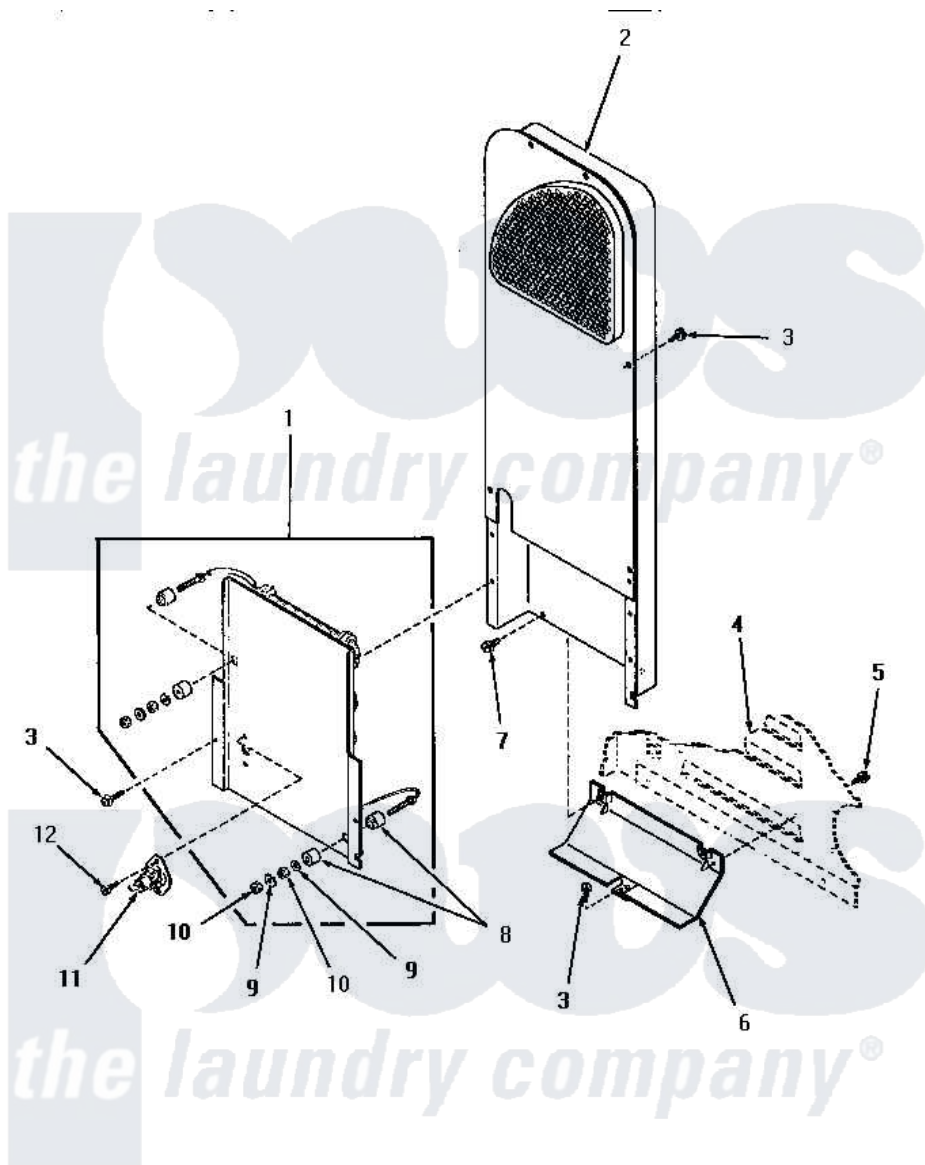

Amana HE2970 06 - HEATER BOX

HEATER BOX (Electric Models)

Amana [Residential Amana HE2970 Washer Parts](#) Parts Diagram 06 - HEATER BOX
Click on the part number to view part

Item	Original Part Number	Replaced By	Status	Part Description
1	56179	61927		Heater Assembly
"	Y56176	61928		Heater Assembly 208V
"	56047	61927		Heater Assembly
2	56029	503605		Assembly, Heater Duct
3	56264	27001200		Screw
4	Y00000000		Not Available	SEE NOTE CABINET
5	25723	27001200		Screw
6	58048		Not Available	HEAT SHIELD
7	51780	3390631		Screw, 10-16 X 3/8
8	57408			Insulator
9	56552		Not Available	LOCKWASHER
10	56563		Not Available	HEX NUT No.10-32 NICKEL
11	56082			Thermostat, Limit
12	23222	3177991		Screw