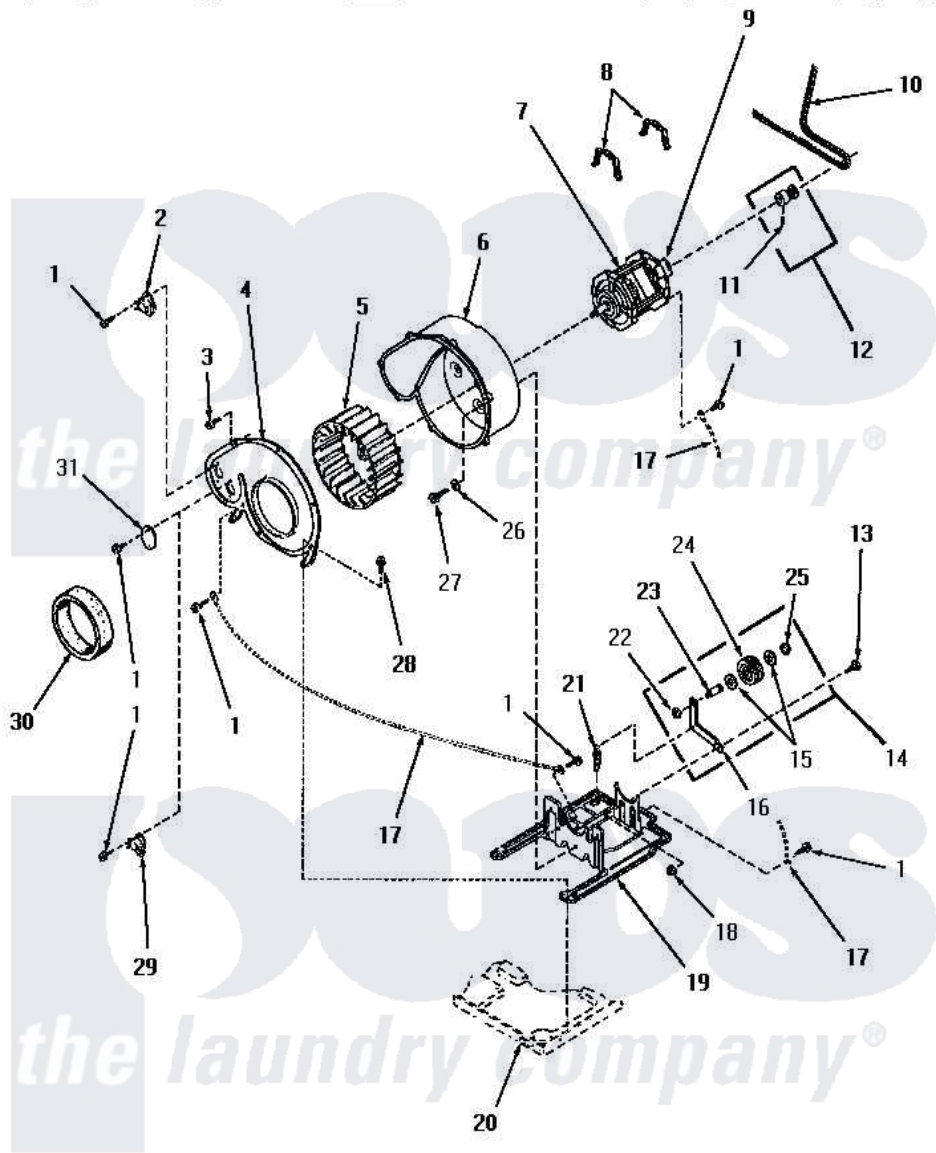

Amana HE2970 08 - MOTOR, EXHAUST FAN & BELT

MOTOR, EXHAUST FAN AND BELT

Amana [Residential Amana HE2970 Washer Parts](#) Parts Diagram 08 - MOTOR, EXHAUST FAN & BELT
 Click on the part number to view part

Item	Original Part Number	Replaced By	Status	Part Description
1	23222	3177991		Screw
2	56410			Thermostat
3	23962	W10116760		Screw
4	56059		Not Available	EXHAUST FAN IMPELLER
5	56000	510139P		Assembly Blower Fan Package
6	56020			Housing, Blower
7	56075	915P3		Motor-Drive
"	Y58044	915P3		Motor-Drive
8	Y58047	660658		Clamp, Motor Mounting 343481 685441
9	53249		Not Available	SWITCH
"	53226		Not Available	SWITCH,MOTOR
10	56095	56095P		Belt Cylinder Package
11	52906		Not Available	SETSCREW
12	56133	56062P		Kit-Motor
13	52567			Bolt, Shoulder

"	56587		Not Available	SCREW, 1/4-20 HEX HD SH
14	Y56170	56170P		Assembly- Idle
15	52549			Washer, 501 ID X3/4 Odx
16	56057		Not Available	LEVER, IDLER
17	Y00000000		Not Available	SEE NOTE GROUND WIRE, GREEN
18	52566	27001225		Nut, Jam Mid Lock 1/4-20
19	Y58045	503613		Mount, Motor
20	Y00000000		Not Available	SEE NOTE BASE
21	56076			Spring, Idler
22	56156	358160		Nut
23	56461			Shaft
24	Y54414			Assembly, Wheel And Bearing
25	23748			Ring, Retaining
26	20492	M0270504		Washer
27	56264	27001200		Screw
28	25723	27001200		Screw
29	56471		Not Available	THERMOSTAT
"	56081	56081LAL		Ridig Door Stop
30	56065		Not Available	SEAL