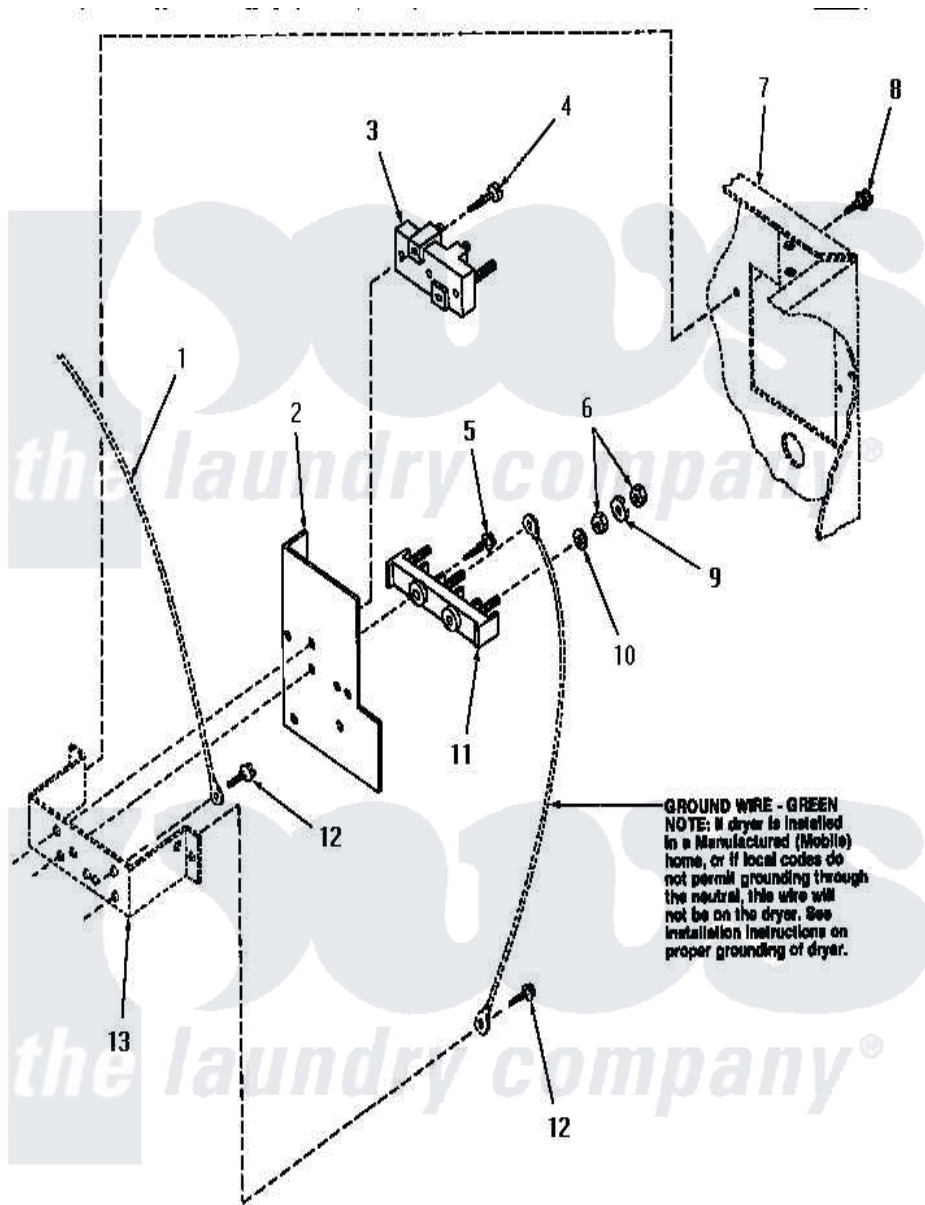

Amana HE2970 11 - TERMINAL BLOCK

Amana Residential Amana HE2970 Washer Parts Parts Diagram 11 - TERMINAL BLOCK
 Click on the part number to view part

Item	Original Part Number	Replaced By	Status	Part Description
1	Y00000000		Not Available	SEE NOTE GROUND WIRE, GREEN
2	56087			Shield, Terminal Block
3	50854	33001244		Block, Terminal
4	Q6535		Not Available	SCREW, 10B-16 X 3/4 ROU
5	56131		Not Available	SCREW, 10BT X 1 TAPPING
6	Q6163		Not Available	NUT
7	Y00000000		Not Available	SEE NOTE CABINET
8	25723	27001200		Screw
9	51474		Not Available	WASHER, 13/64IDX1/2ODX.
10	56552		Not Available	LOCKWASHER
11	58555		Not Available	TERMINAL BLOCK
12	51784		Not Available	SCREW, 10B-16 X 1/2 HEX
13	Y00000000		Not Available	SEE NOTE TERMINAL BLOCK BRACKET