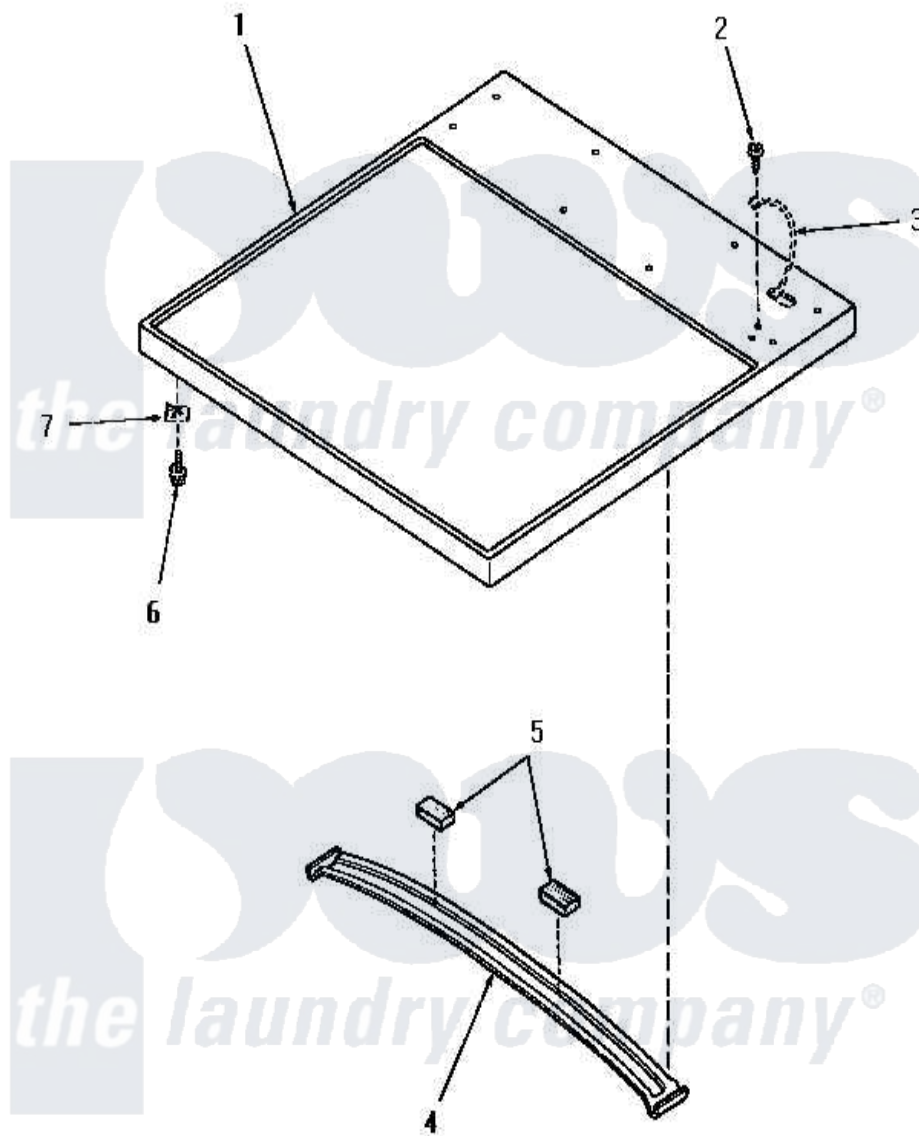

# Amana HE3003 01 - CABINET TOP

Amana Residential Amana HE3003 Washer Parts Parts Diagram 01 - CABINET TOP  
 Click on the part number to view part

Item	Original Part Number	Replaced By	Status	Part Description
1	<a href="#">57066H</a>			Assembly, Top Panel-Domesti
"	57066W		Not Available	ASSY, TOP PANEL-DOMESTIxREPLACE
"	57066L		Not Available	ASSY, TOP PANEL-DOMESTI
"	57066K		Not Available	CABINET TOP, COFFEE
"	57066A		Not Available	CABONET TOP, AVOCADO
2	51784		Not Available	SCREW, 10B-16 X 1/2 HEX
3	Y00000000		Not Available	SEE NOTE GROUND WIRE, GREEN
4	56213		Not Available	TOP BRACE
5	56968		Not Available	PAD, FELT-ADHESIVE BACK
6	<a href="#">23008</a>			Screw, 10-24 X 3/4 Sems
7	20249	<a href="#">36020</a>		Nut-10-24