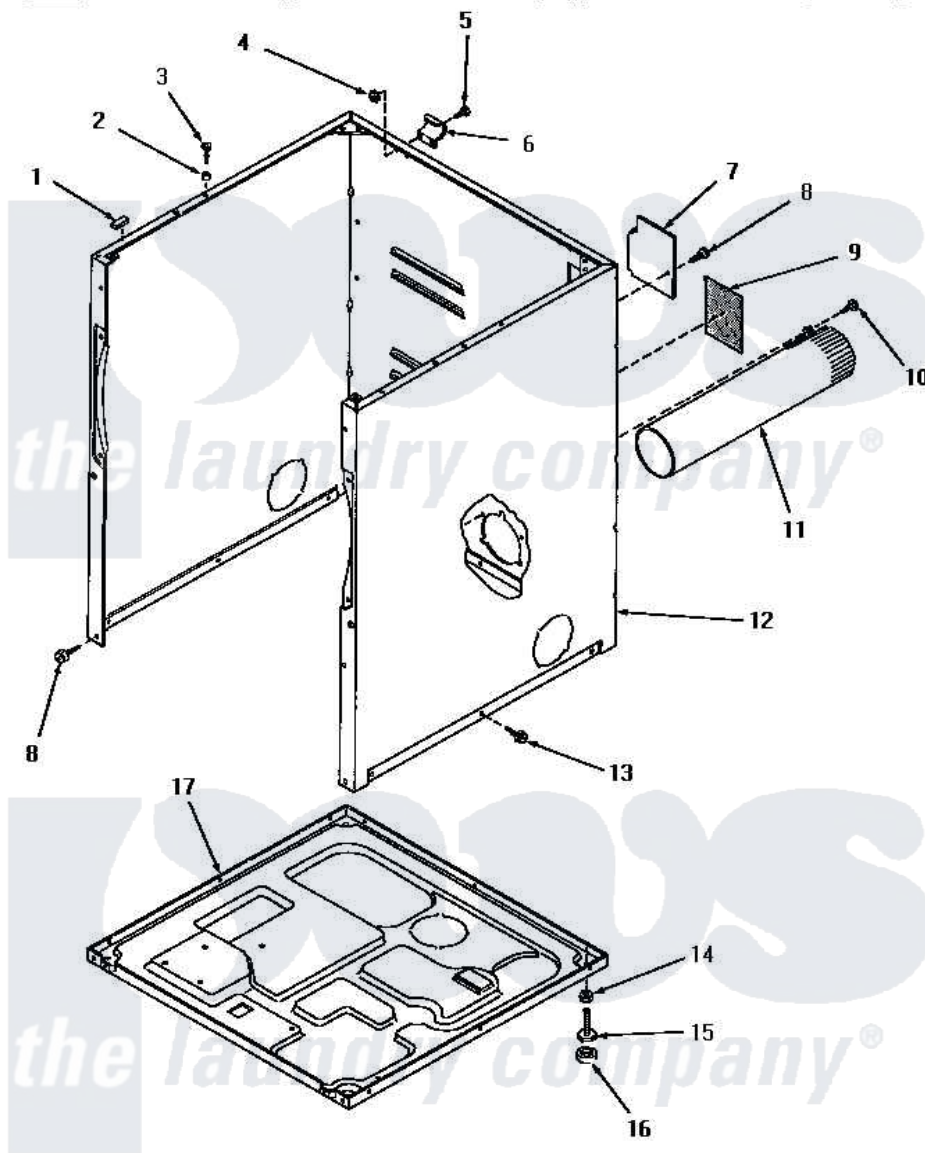

Amana HE3003 02 - CABINET, EXHAUST DUCT & BASE

CABINET, EXHAUST DUCT AND BASE

Amana [Residential Amana HE3003 Washer Parts](#) Parts Diagram 02 - CABINET, EXHAUST DUCT & BASE
 Click on the part number to view part

Item	Original Part Number	Replaced By	Status	Part Description
1	Y56128			Pad, Bumper
2	56079	505187		Locator, Panel
3	56086	Y014874		Screw, Idler Arm And Sleeve
4	23951	M0282009		Nut
5	25723	27001200		Screw
"	Y90576		Not Available	HEX HEAD SCREW
6	56043		Not Available	HINGE, TOP
7	56044	60821		Access Cover
8	25723	27001200		Screw
9	Y0056941		Not Available	AIR DIFFUSER
10	25724		Not Available	HEX HEAD SCREW
11	56118		Not Available	ASSY, EXHAUST DUCT
12	57070A		Not Available	CABINET, AVOCADO
"	57070H		Not Available	ASSY, DRYER CABINET
"	57070K		Not Available	CABINET, COFFEE
"	57070L		Not Available	CABINET, ALMOND

"	57070W		Not Available	CABINET, WHITE
13	51784		Not Available	SCREW, 10B-16 X 1/2 HEX
14	20274	62739		Nut, Lock
15	Y52696	Y305086		Adjustable Leg And Nut
16	70282	Y314137		Foot, Rubber
17	56074			Base