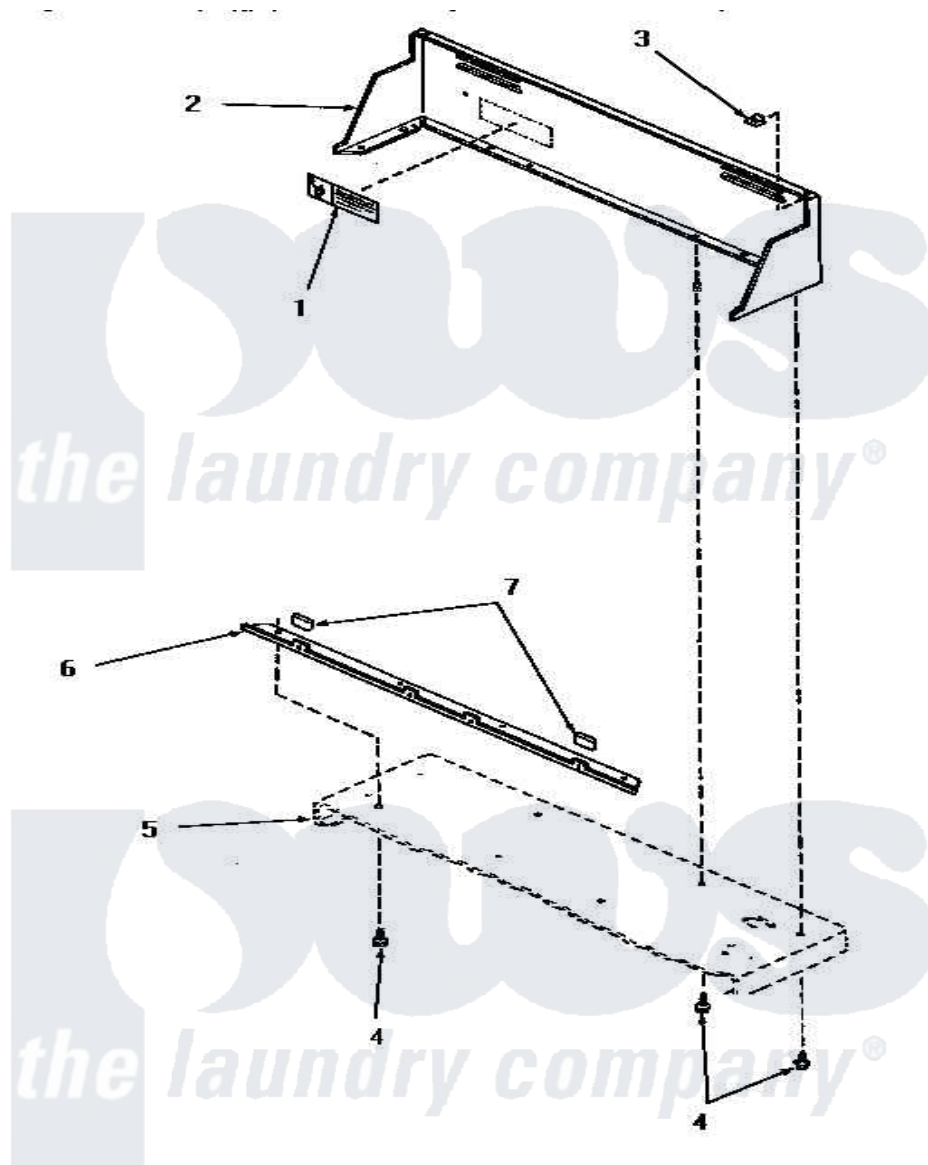

# Amana HE3003 03 - CONTROL HOOD

## CONTROL HOOD

Amana [Residential Amana HE3003 Washer Parts](#) Parts Diagram 03 - CONTROL HOOD

[Click on the part number to view part](#)

Item	Original Part Number	Replaced By	Status	Part Description
1	24903		Not Available	STICKER,DISCONNECT POW
2	56014W		Not Available	CONTROL HOOD, WHITE
"	56014L		Not Available	CONTROL HOOD, ALMOND
"	56014K		Not Available	CONTROL HOOD, COFFEE
"	56014H		Not Available	CONTROL HOOD, HARVEST GOLD
"	56014A		Not Available	CONTROL HOOD, AVOCADO
3	<a href="#">24522</a>			Nut, Speed-8ab-18 C1995
4	55985	<a href="#">W10116760</a>		Screw
5	Y00000000		Not Available	SEE NOTE CABINET TOP
6	56070		Not Available	ANGLE,MOUNTING-CONTROL
7	24859		Not Available	SLEEVE,SUPPORT ANGLE