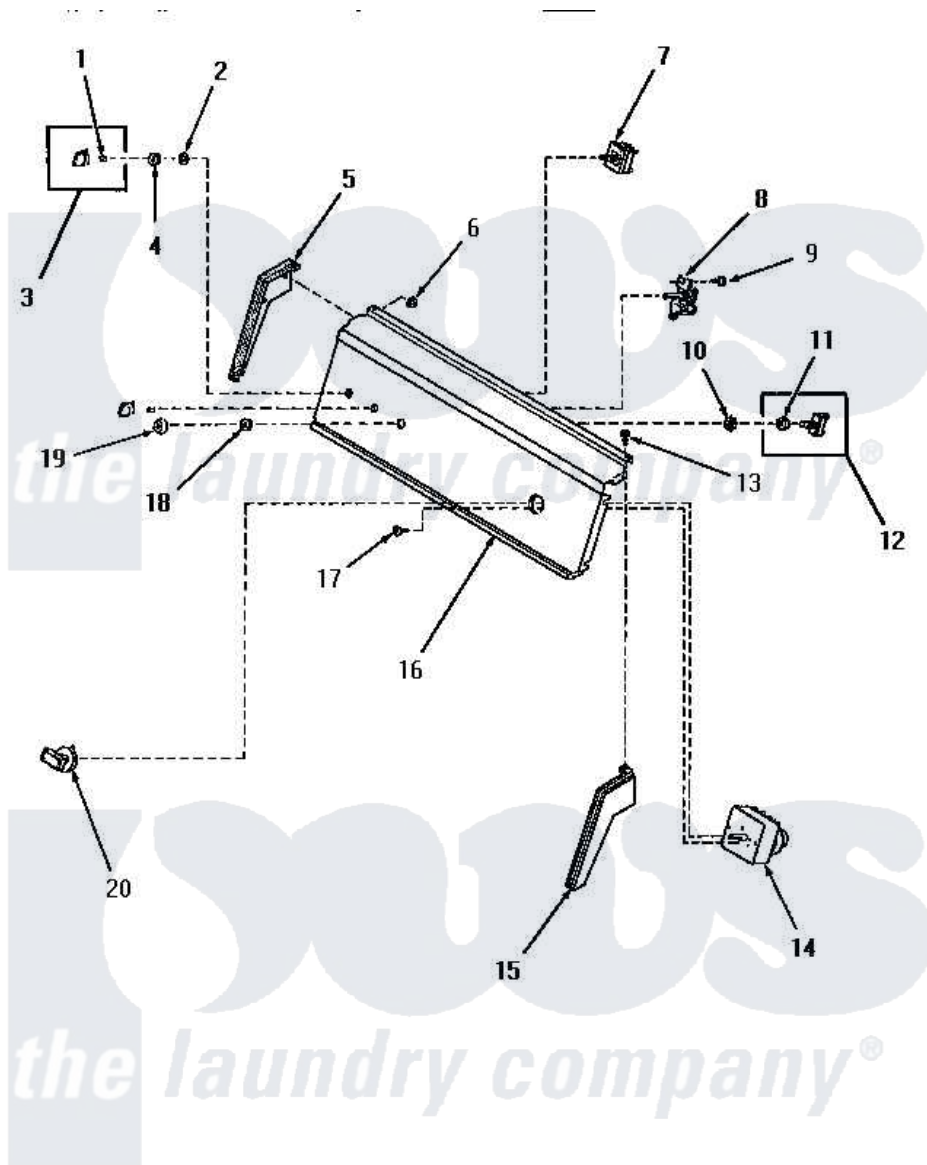

Amana HE3003 04 - CONTROL PANEL & CONTROLS

CONTROL PANEL AND CONTROLS

Amana [Residential Amana HE3003 Washer Parts](#) Parts Diagram 04 - CONTROL PANEL & CONTROLS
 Click on the part number to view part

Item	Original Part Number	Replaced By	Status	Part Description
1	10519		Not Available	RETAINER
2	91176			Lockwasher, 3/8 Intshkp
3	28124		Not Available	ASSY,KNOB-SWITCH
4	24205			Nut, Knurled 3/8-24
5	25124		Not Available	CONTROL HOOD END, LEFT
6	25126	5303284616		Clip
9	55985	W10116760		Screw
10	25820		Not Available	LOCKWASHER,1/2 INT SHK
11	52947			Nut, Hex 15/32-32
12	57349	55882P		Assembly- Switch
13	25232		Not Available	SCREW,8AB-18X7/8 OVAL
14	52594		Not Available	TIMER
15	25123		Not Available	CONTROL HOOD END, RIGHT
16	58345		Not Available	ASSY,CONTROL PANEL
17	70212			Screw, 8-32 X 5/32 RD H
18	Y24206		Not Available	NUT,KNURLED

19 57327

Not Available

COLLAR,SWITCH

20 57326

Not Available

ASSY,KNOB-TIMER-
WOODGR