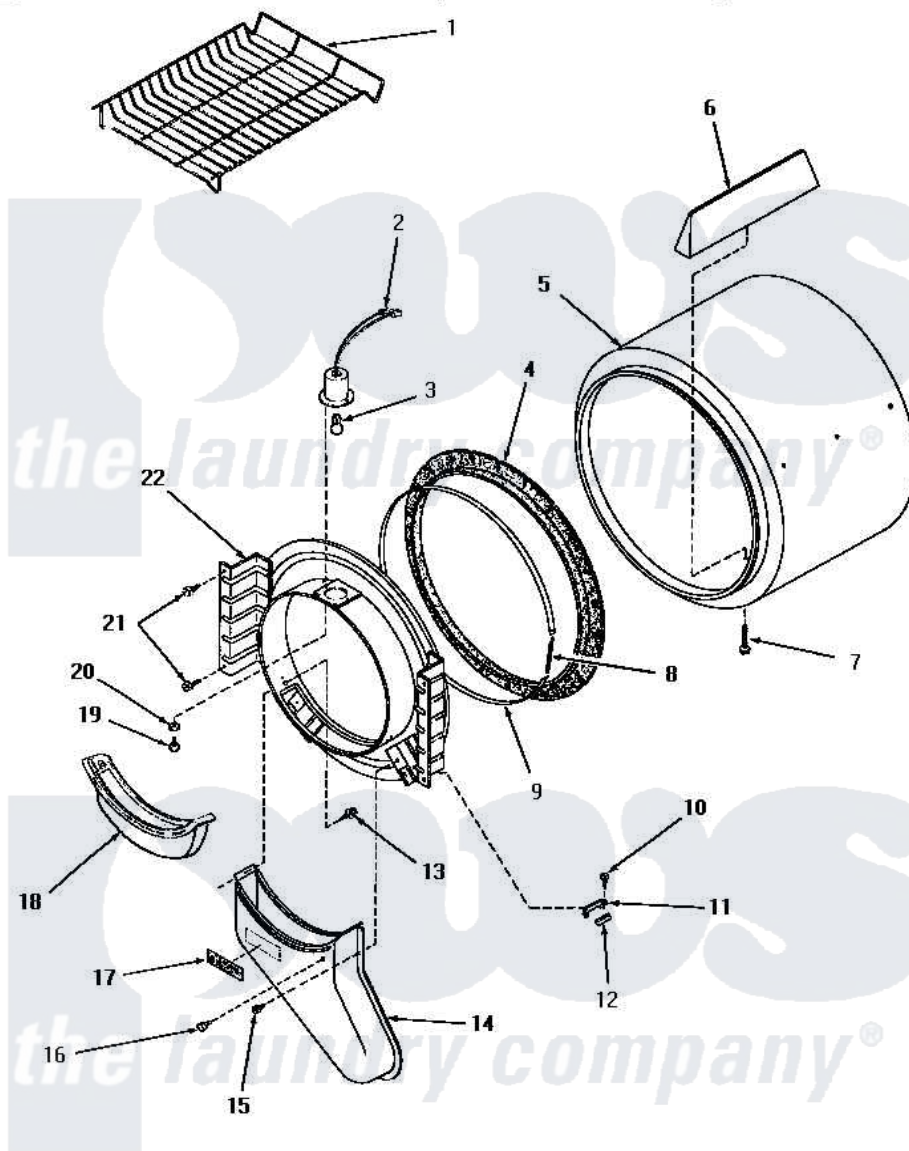

Amana HE3003 06 - FR BLKHD, AIR DUCT, FELT SEAL & CYLINDER

FRONT BULKHEAD, AIR DUCT, FELT SEAL AND CYLINDER

Amana [Residential Amana HE3003 Washer Parts](#) Parts Diagram 06 - FR BLKHD, AIR DUCT, FELT SEAL & CYLINDER
 Click on the part number to view part

Item	Original Part Number	Replaced By	Status	Part Description
1	58846		Not Available	RACK, DRYING
2	56148		Not Available	ASSY, CYLINDER LIGHT
3	Y54608	31001575		Bulb, Cylinder Light
4	56088			Assembly, Seal
5	56175		Not Available	ASSY, CYLINDER PACK
6	56013		Not Available	BAFFLE, CYLINDER-SHORT-
7	56131		Not Available	SCREW, 10BT X 1 TAPPING
8	52310			Spring
9	Y56090		Not Available	SEAL STRAP
10	23222	3177991		Screw
11	57005	61448		Glide, Cylinder-Rulon F
"	56053	61448		Glide, Cylinder-Rulon F
12	56058	510189		Pad Felt
13	23628	489464		Screw
14	56027		Not Available	AIR DUCT
15	25724		Not Available	HEX HEAD SCREW

16	56938	Not Available	BUMPER
17	24903	Not Available	STICKER,DISCONNECT POW
18	57024	61376P	Filter, Lint-White W/Inst.
19	22145	Not Available	SCREW,6Z-20X 3/8 SS RD
20	51345	Not Available	LOCKWASHER
21	25723	27001200	Screw
22	57018	Not Available	ASSY BULK HEAD