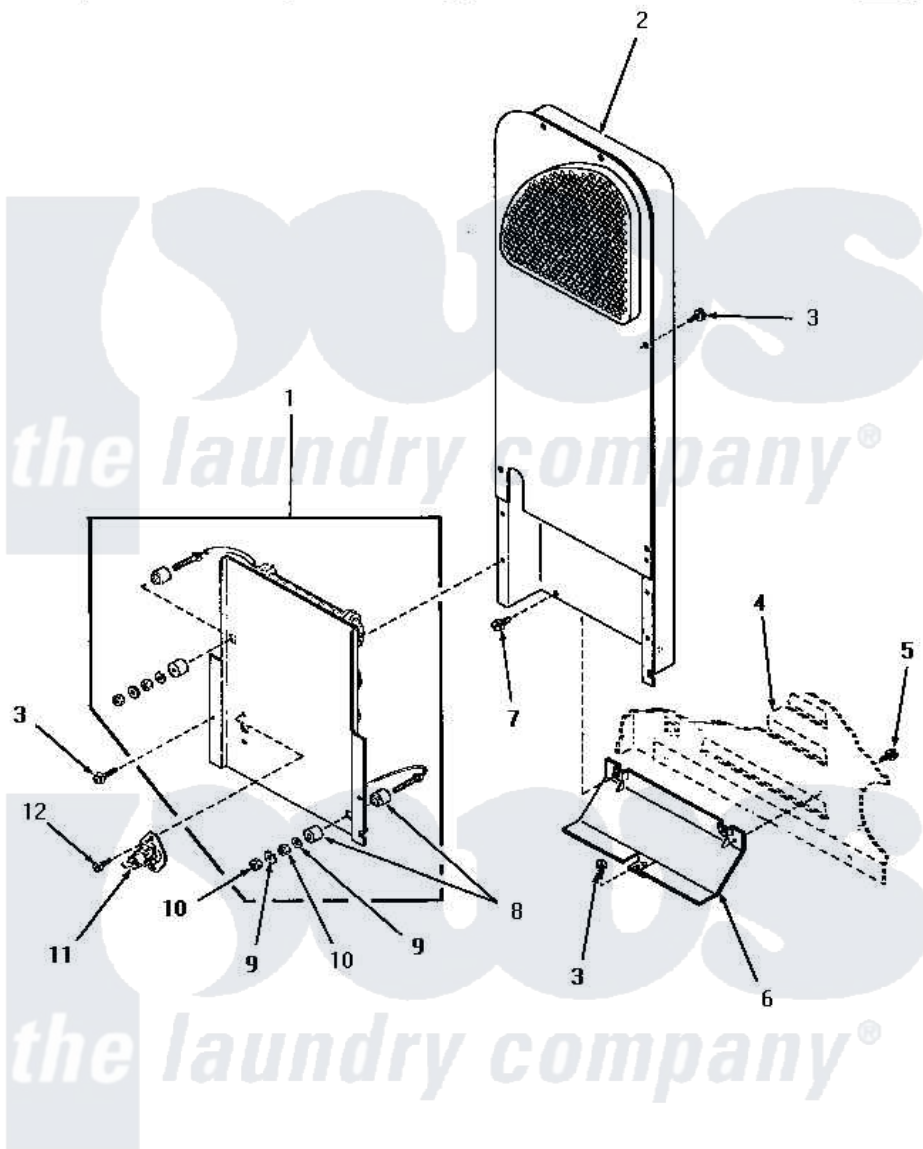

# Amana HE3003 07 - HEATER BOX

**HEATER BOX  
(Electric Models)**

Amana [Residential Amana HE3003 Washer Parts](#) Parts Diagram 07 - HEATER BOX  
Click on the part number to view part

| Item | Original Part Number  | Replaced By              | Status        | Part Description        |
|------|-----------------------|--------------------------|---------------|-------------------------|
| 1    | 56179                 | <a href="#">61927</a>    |               | Heater Assembly         |
| "    | Y56176                | <a href="#">61928</a>    |               | Heater Assembly 208V    |
| "    | 56047                 | <a href="#">61927</a>    |               | Heater Assembly         |
| 2    | 56029                 | <a href="#">503605</a>   |               | Assembly, Heater Duct   |
| 3    | 56264                 | <a href="#">27001200</a> |               | Screw                   |
| 4    | Y00000000             |                          | Not Available | SEE NOTE CABINET        |
| 5    | 25723                 | <a href="#">27001200</a> |               | Screw                   |
| 6    | 58048                 |                          | Not Available | HEAT SHIELD             |
| 7    | 51780                 | <a href="#">3390631</a>  |               | Screw, 10-16 X 3/8      |
| 8    | <a href="#">57408</a> |                          |               | Insulator               |
| 9    | 56552                 |                          | Not Available | LOCKWASHER              |
| 10   | 56563                 |                          | Not Available | HEX NUT No.10-32 NICKEL |
| 11   | <a href="#">56082</a> |                          |               | Thermostat, Limit       |
| 12   | 23222                 | <a href="#">3177991</a>  |               | Screw                   |