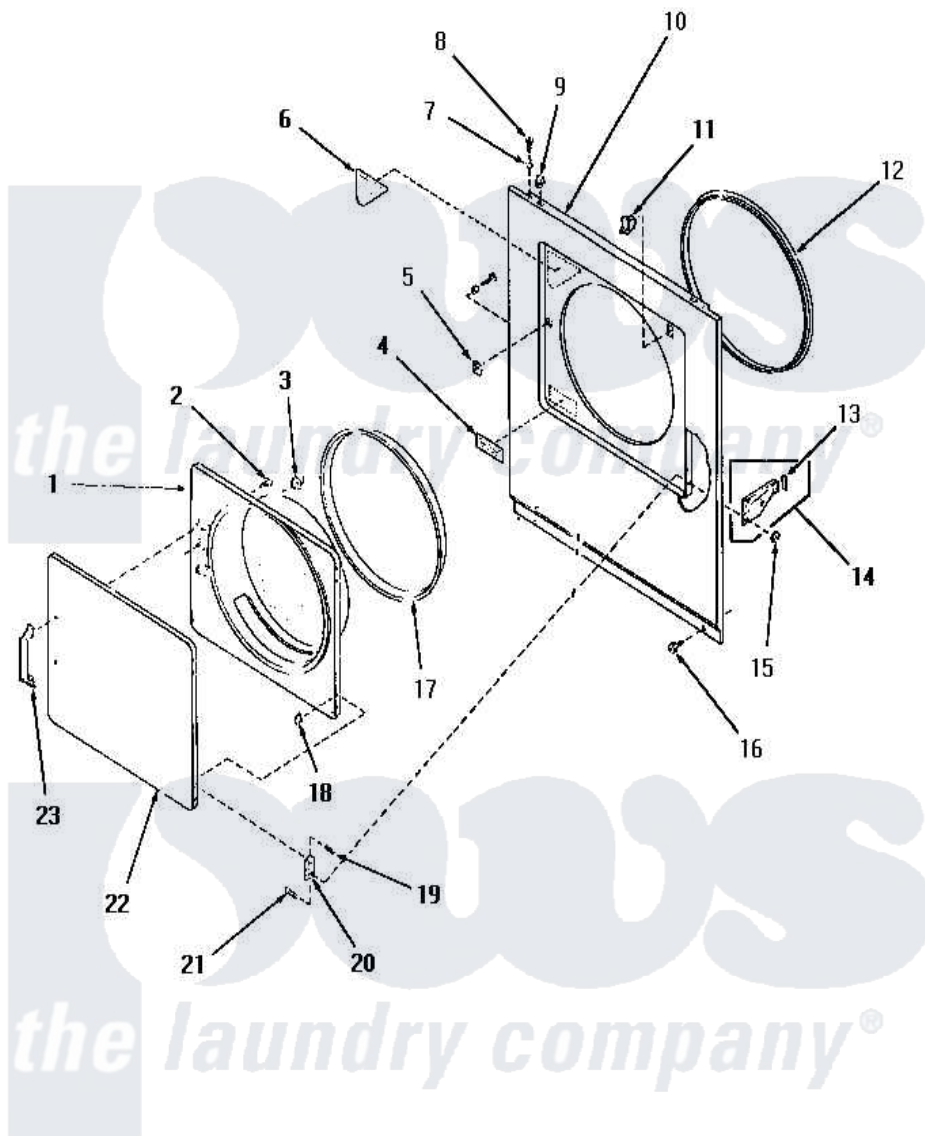

Amana HE3003 08 - LOADING DOOR, FRONT PANEL & SEALS

LOADING DOOR, FRONT PANEL AND SEALS

Amana [Residential Amana HE3003 Washer Parts](#) Parts Diagram 08 - LOADING DOOR, FRONT PANEL & SEALS
 Click on the part number to view part

Item	Original Part Number	Replaced By	Status	Part Description
1	56018	62152P		Liner
2	52150	489464		Screw
3	54661	LA-1003		Door Catch Kit
4	57286		Not Available	LABEL, DRYER DOOR
5	54660	LA-1003		Door Catch Kit
6	55398		Not Available	LABEL, DRYER DOOR xREPLACE
7	56079	505187		Locator, Panel
8	56086	Y014874		Screw, Idler Arm And Sleeve
9	56080	22001650		Fastener, Spring
10	56051W		Not Available	FRONT PANEL, WHITE
"	56051A		Not Available	FRONT PANEL, AVOCADO
"	56051L		Not Available	FRONT PANEL, ALMOND
"	56051K		Not Available	FRONT PANEL, COFFEE
"	56051H		Not Available	FRONT PANEL, HARVEST GOLD
11	56052	W10169313		Switch-Dor

12	56091	Y61380		Seal, Front Panel
13	Y56128			Pad, Bumper
14	0056129		Not Available	MANIFOLD PNL
15	51236	488130		Nut
16	58637	27001200		Screw
17	56163	61379P		Door Seal
18	23407			Nut, Speed-8A Tinn C15
19	52864	500226		Screw, 8b-16 x 5/8 Tap
20	56045			Hinge
21	22649			Screw, 8-32 X 13/32 FI
22	56021L		Not Available	OUTER DOOR PANEL, ALMOND
"	56021W		Not Available	OUTER DOOR PANEL, WHITE
"	56021A		Not Available	OUTER DOOR PANEL, AVOCADO
"	56021H		Not Available	OUTER DOOR PANEL, HARVEST GOLD
"	56021K		Not Available	OUTER DOOR PANEL, COFFEE
23	54068	61925		Pull Door Commercial Black