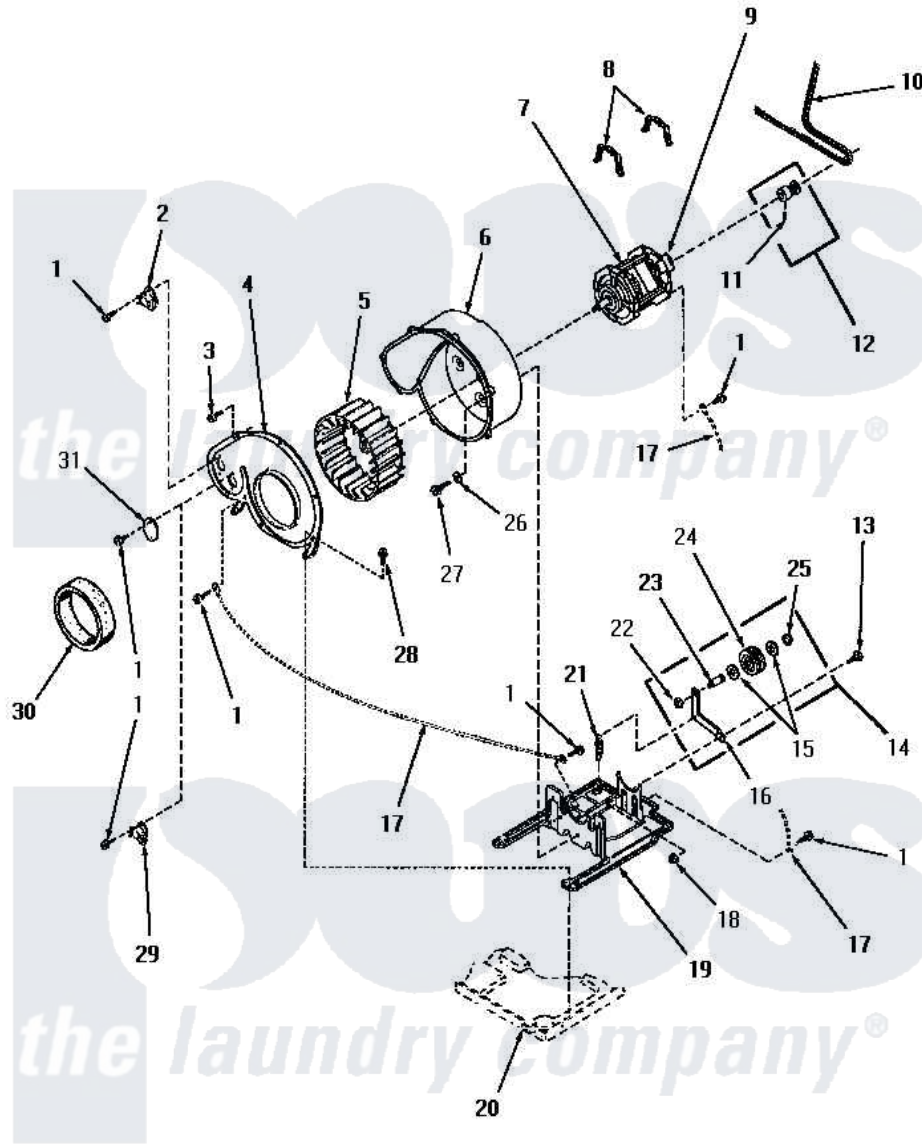

# Amana HE3003 09 - MOTOR, EXHAUST FAN & BELT

## MOTOR, EXHAUST FAN AND BELT

Amana [Residential Amana HE3003 Washer Parts](#) Parts Diagram 09 - MOTOR, EXHAUST FAN & BELT  
 Click on the part number to view part

Item	Original Part Number	Replaced By	Status	Part Description
1	23222	<a href="#">3177991</a>		Screw
2	<a href="#">56410</a>			Thermostat
3	23962	<a href="#">W10116760</a>		Screw
4	56059		Not Available	EXHAUST FAN IMPELLER
5	56000	<a href="#">510139P</a>		Assembly Blower Fan Package
6	<a href="#">56020</a>			Housing, Blower
7	56075	<a href="#">915P3</a>		Motor-Drive
"	Y58044	<a href="#">915P3</a>		Motor-Drive
8	Y58047	<a href="#">660658</a>		Clamp, Motor Mounting 343481 685441
9	53226		Not Available	SWITCH,MOTOR
"	53249		Not Available	SWITCH
10	56095	<a href="#">56095P</a>		Belt Cylinder Package
11	52906		Not Available	SETSCREW
12	56133	<a href="#">56062P</a>		Kit-Motor
13	<a href="#">52567</a>			Bolt, Shoulder

"	56587		Not Available	SCREW, 1/4-20 HEX HD SH
14	Y56170	<a href="#">56170P</a>		Assembly- Idle
15	<a href="#">52549</a>			Washer, 501 ID X3/4 Odx
16	56057		Not Available	LEVER, IDLER
17	Y00000000		Not Available	SEE NOTE GROUND WIRE, GREEN
18	52566	<a href="#">27001225</a>		Nut, Jam Mid Lock 1/4-20
19	Y58045	<a href="#">503613</a>		Mount, Motor
20	Y00000000		Not Available	SEE NOTE BASE
21	<a href="#">56076</a>			Spring, Idler
22	56156	<a href="#">358160</a>		Nut
23	<a href="#">56461</a>			Shaft
24	<a href="#">Y54414</a>			Assembly, Wheel And Bearing
25	<a href="#">23748</a>			Ring, Retaining
26	20492	<a href="#">M0270504</a>		Washer
27	56264	<a href="#">27001200</a>		Screw
28	25723	<a href="#">27001200</a>		Screw
29	56081	<a href="#">56081LAL</a>		Ridig Door Stop
"	56471		Not Available	THERMOSTAT
30	56065		Not Available	SEAL
31	Y0056157		Not Available	SUB 86495, SWITCH, LIGHT