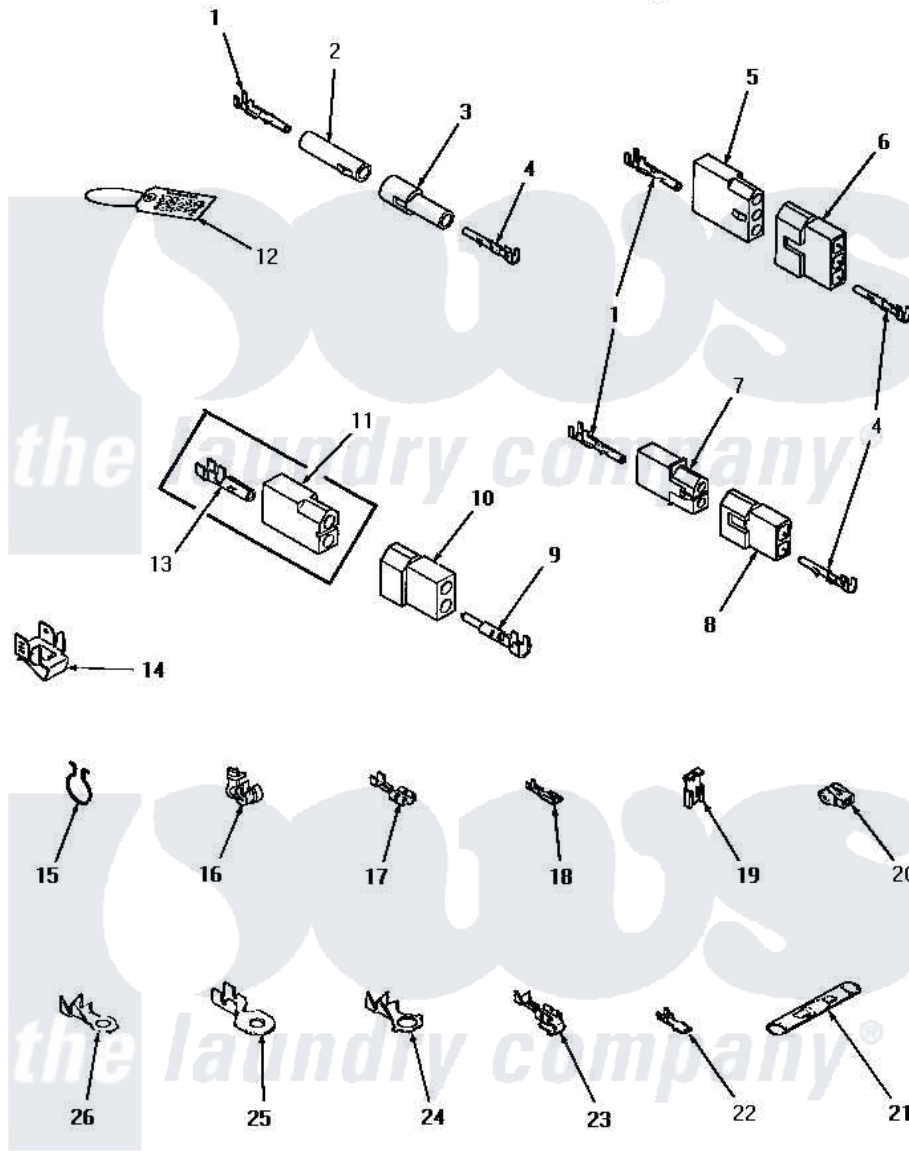

# Amana HE3003 10 - POWER CORD & TERMINALS

## POWER CORD AND TERMINALS

Amana [Residential Amana HE3003 Washer Parts](#) Parts Diagram 10 - POWER CORD & TERMINALS  
 Click on the part number to view part

Item	Original Part Number	Replaced By	Status	Part Description
1	Y00117	<a href="#">5011-XX</a>		093 Female Socket
2	<a href="#">26301</a>			Receptacle, Molex
3	26302		Not Available	PLUG, 1 CIRCUIT
4	<a href="#">Y00116</a>			Terminal, Pin-Male
5	23039	<a href="#">697780</a>		Receptacle,
6	<a href="#">23040</a>			Plug-3 Circuit
7	<a href="#">56451</a>			Receptacle, 2 Circuit
8	<a href="#">56448</a>			Terminal Block Plug
9	<a href="#">Y00127</a>			Terminal, Pin-1/8 Male
10	<a href="#">56266</a>			Plug
11	<a href="#">56265</a>			Receptacle, 2 Circuit
12	25235	<a href="#">48301</a>		Hose
13	<a href="#">00130</a>			Terminal, Pin-1/8 Femal
14	Y00161	<a href="#">B5733302</a>		Clip, Ground
15	<a href="#">51291</a>			Clip, Wire
16	21903	<a href="#">211881</a>		Grommet, Cord Part Not Used-Gas Models Only

17	Y00119	Not Available	SPADE TERMINAL(18 GAUGE) (1/4 INCH-(1) 18 GAUGE WIRE)
18	<a href="#">00112</a>		Terminal, Spade-3/16 Fe
19	<a href="#">Y00120</a>		Terminal, Flag-1/4 Fema
20	70210	Not Available	INSULATOR,BLUE
21	21091	Not Available	CONNECTOR TWO 1/4 INCH MALE
22	Y00139	<a href="#">Y00138</a>	Male Tab Terminal 18 Gauge Wire)
23	<a href="#">Y00114</a>		Spade Terminal
24	Y00113	Not Available	TERMINAL,RING-1/4 STUD
25	<a href="#">Y00111</a>		Ring Terminal No.10 No.10 18 Gauge Wires Or
26	<a href="#">00110</a>		No.10 18 Gauge Wire