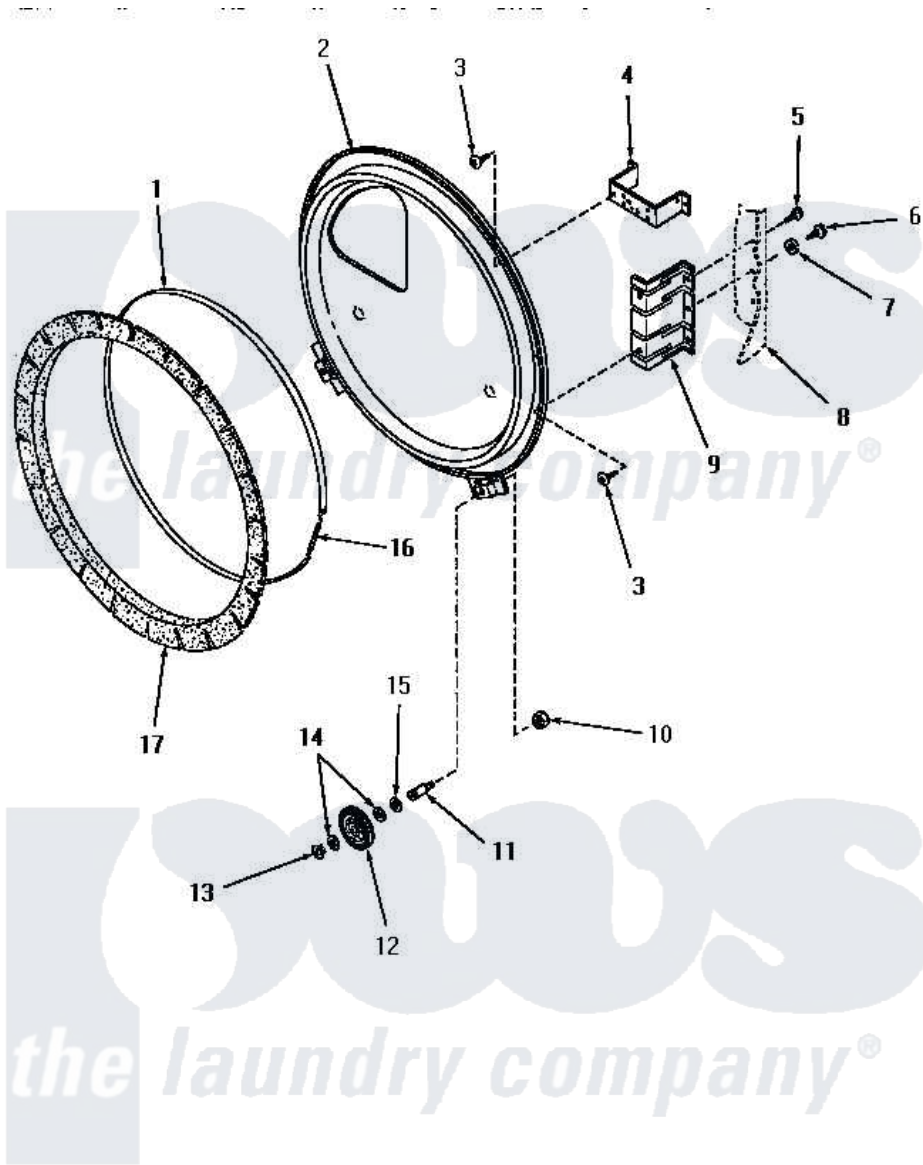

Amana HE3003 11 - REAR BLKHD, FELT SEAL & CYLINDER ROLLER

REAR BULKHEAD, FELT SEAL AND CYLINDER ROLLER

Amana [Residential Amana HE3003 Washer Parts](#) Parts Diagram 11 - REAR BLKHD, FELT SEAL & CYLINDER ROLLER

[Click on the part number to view part](#)

Item	Original Part Number	Replaced By	Status	Part Description
1	Y56090		Not Available	SEAL STRAP
2	56540		Not Available	ASSY,REAR BULKHEAD
3	56078	M400664		SCrew Tap Trs Cr Rec 1016AB
4	56048	60823P		Bracket, Terminal Block
5	25723	27001200		Screw
6	52909			Screw, 10B-16 X 1/2 HeX
7	51474		Not Available	WASHER,13/64IDX1/2ODX.
8	Y00000000		Not Available	SEE NOTE CABINET
9	56055		Not Available	BRACKET,BULKHEAD-REAR
10	56156	358160		Nut
11	56461			Shaft
12	56457	62649P		Roller- CY
13	23748			Ring, Retaining
14	52549			Washer, 501 ID X3/4 Odx
15	23886		Not Available	WASHER,.578IDX1.25ODX1