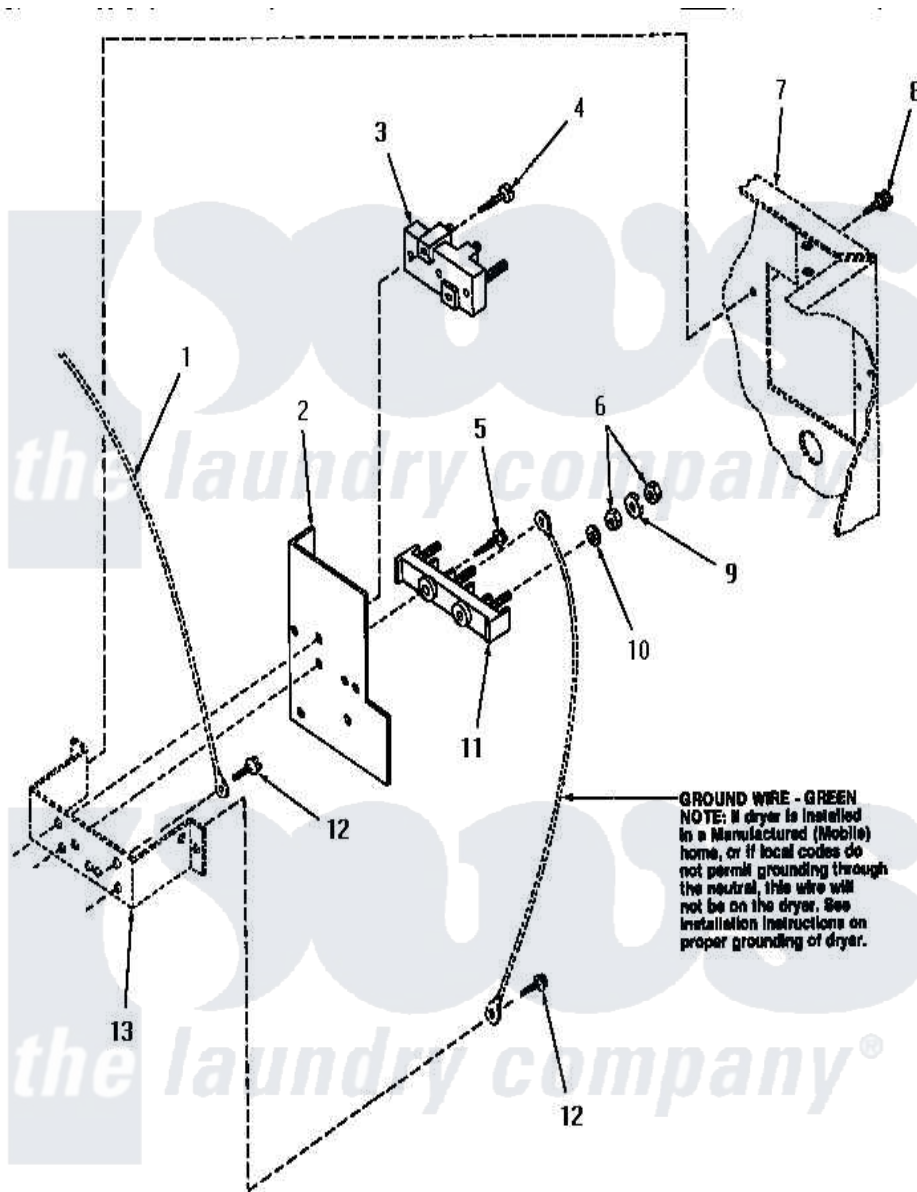

Amana HE3003 12 - TERMINAL BLOCK

Amana Residential Amana HE3003 Washer Parts Parts Diagram 12 - TERMINAL BLOCK

Click on the part number to view part

Item	Original Part Number	Replaced By	Status	Part Description
1	Y00000000		Not Available	SEE NOTE GROUND WIRE, GREEN
2	56087			Shield, Terminal Block
3	50854	33001244		Block, Terminal
4	Q6535		Not Available	SCREW, 10B-16 X 3/4 ROU
5	56131		Not Available	SCREW, 10BT X 1 TAPPING
6	Q6163		Not Available	NUT
7	Y00000000		Not Available	SEE NOTE CABINET
8	25723	27001200		Screw
9	51474		Not Available	WASHER, 13/64IDX1/2ODX.
10	56552		Not Available	LOCKWASHER
11	58555		Not Available	TERMINAL BLOCK
12	51784		Not Available	SCREW, 10B-16 X 1/2 HEX
13	Y00000000		Not Available	SEE NOTE TERMINAL BLOCK BRACKET