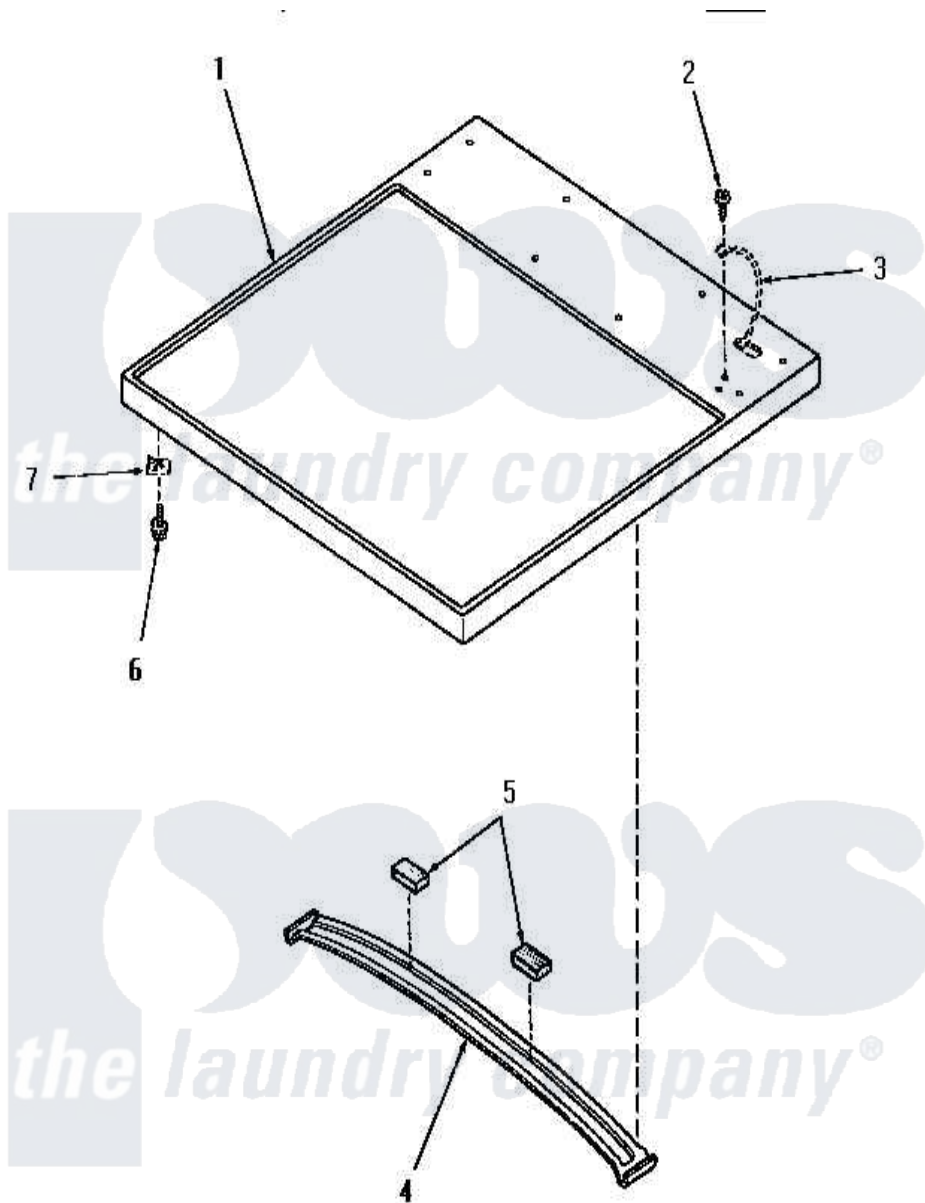

# Amana HE3060 01 - CABINET TOP

Amana Residential Amana HE3060 Washer Parts Parts Diagram 01 - CABINET TOP  
 Click on the part number to view part

Item	Original Part Number	Replaced By	Status	Part Description
1	56097W		Not Available	CABINET TOP, WHITE
"	56097L		Not Available	CABINET TOP, ALMOND
"	56097K		Not Available	CABINET TOP, COFFEE
"	56097A		Not Available	CABINET TOP, AVOCADO
"	56097H		Not Available	CABINET TOP, HARVEST GOLD
2	51784		Not Available	SCREW, 10B-16 X 1/2 HEX
3	Y00000000		Not Available	SEE NOTE GROUND WIRE, GREEN
4	56213		Not Available	TOP BRACE
5	56968		Not Available	PAD, FELT-ADHESIVE BACK
6	<a href="#">23008</a>			Screw, 10-24 X 3/4 Sems
7	20249	<a href="#">36020</a>		Nut-10-24