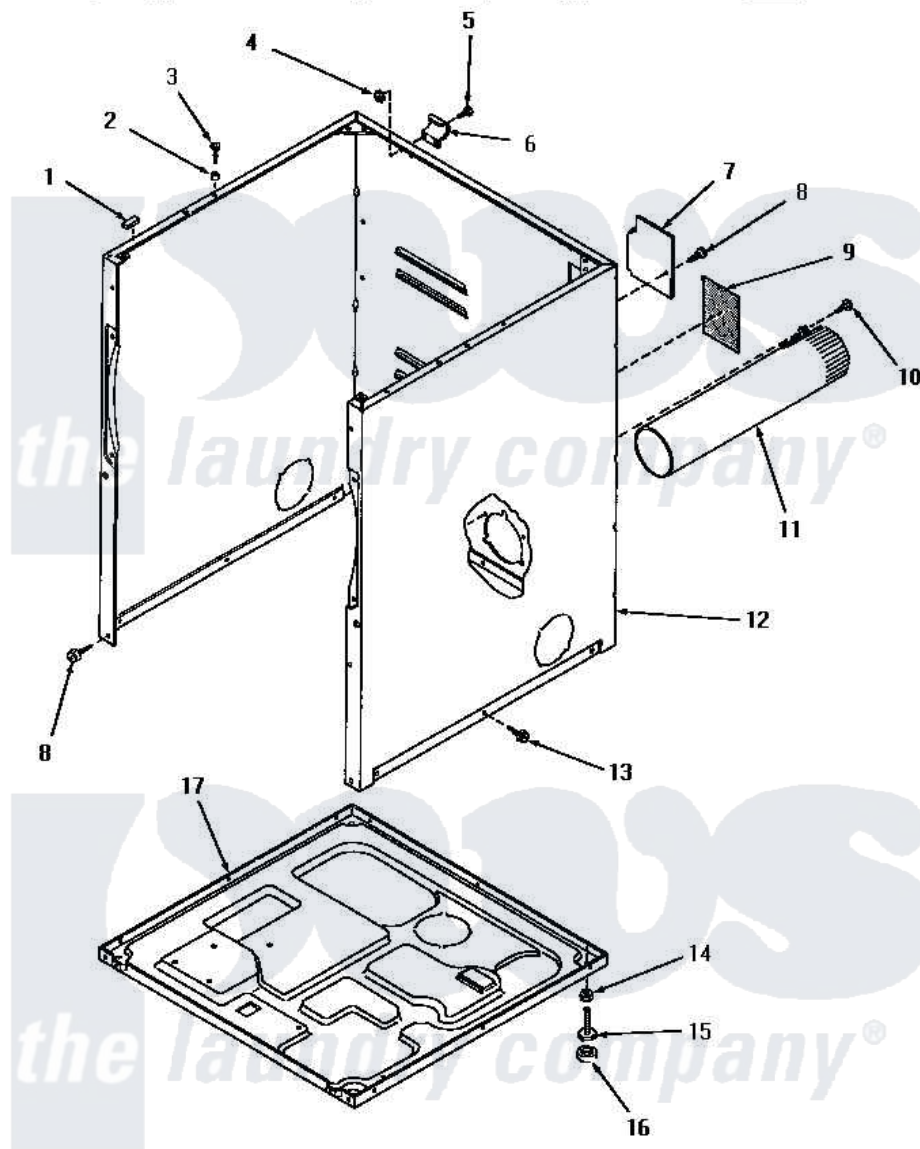

# Amana HE3060 02 - CABINET, EXHAUST DUCT & BASE

## CABINET, EXHAUST DUCT AND BASE

Amana [Residential Amana HE3060 Washer Parts](#) Parts Diagram 02 - CABINET, EXHAUST DUCT & BASE  
 Click on the part number to view part

Item	Original Part Number	Replaced By	Status	Part Description
1	<a href="#">Y56128</a>			Pad, Bumper
2	56079	<a href="#">505187</a>		Locator, Panel
3	56086	<a href="#">Y014874</a>		Screw, Idler Arm And Sleeve
4	23951	<a href="#">M0282009</a>		Nut
5	25723	<a href="#">27001200</a>		Screw
"	Y90576		Not Available	HEX HEAD SCREW
6	56043		Not Available	HINGE, TOP
7	56044	<a href="#">60821</a>		Access Cover
8	25723	<a href="#">27001200</a>		Screw
9	Y0056941		Not Available	AIR DIFFUSER
10	25724		Not Available	HEX HEAD SCREW
11	56118		Not Available	ASSY, EXHAUST DUCT
12	57070A		Not Available	CABINET, AVOCADO
"	57070H		Not Available	ASSY, DRYER CABINET
"	57070K		Not Available	CABINET, COFFEE
"	57070L		Not Available	CABINET, ALMOND

"	57070W		Not Available	CABINET, WHITE
13	51784		Not Available	SCREW, 10B-16 X 1/2 HEX
14	20274	<a href="#">62739</a>		Nut, Lock
15	Y52696	<a href="#">Y305086</a>		Adjustable Leg And Nut
16	70282	<a href="#">Y314137</a>		Foot, Rubber
17	<a href="#">56074</a>			Base