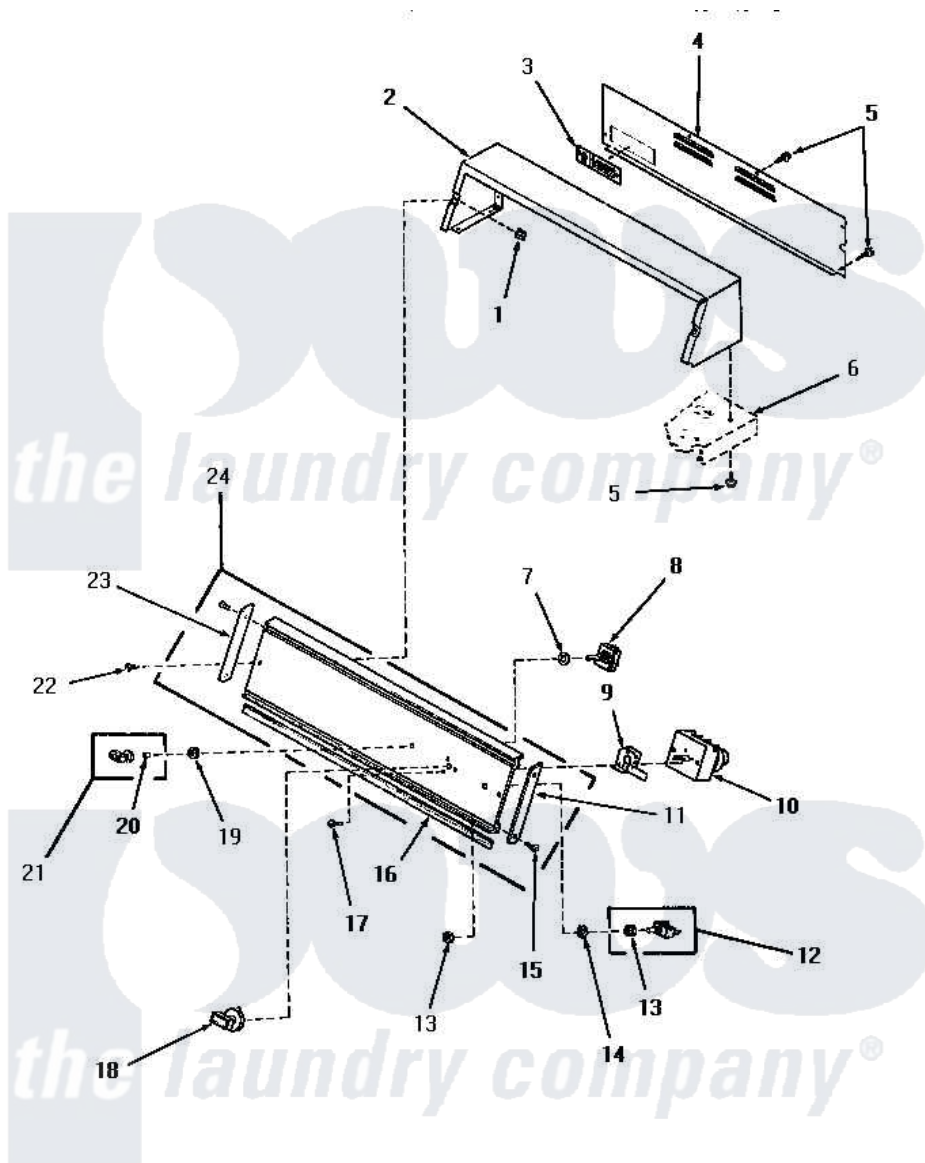

Amana HE3060 03 - CONTROL PANEL, CONTROL HOOD & CONTROLS

CONTROL PANEL, CONTROL HOOD AND CONTROLS

Amana Residential Amana HE3060 Washer Parts Parts Diagram 03 - CONTROL PANEL, CONTROL HOOD & CONTROLS

[Click on the part number to view part](#)

Item	Original Part Number	Replaced By	Status	Part Description
1	54038			NUt, Speed U-Type
2	56169W		Not Available	CONTROL HOOD, WHITE
"	56169H		Not Available	CONTROL HOOD, HARVEST GOLD
3	24903		Not Available	STICKER,DISCONNECT POW
4	56168		Not Available	CONTROL HOOD REAR COVER
5	55985	W10116760		Screw
6	Y00000000		Not Available	SEE NOTE CABINET TOP
7	91176			Lockwasher, 3/8 Intshkp
9	26952		Not Available	SPACER
10	52594		Not Available	TIMER
11	25073		Not Available	END CAP, RIGHT
12	55882	55882P		Assembly- Switch
13	52947			Nut, Hex 15/32-32
14	25820		Not Available	LOCKWASHER,1/2 INT SHK

15	52864	500226	Screw, 8b-16 x 5/8 Tap
16	56203	Not Available	GASKET
17	Y0054441	Not Available	NAMEPLATE, HANDLE
18	0056353	Not Available	SCREW
19	24205		Nut, Knurled 3/8-24
20	10519	Not Available	RETAINER
21	24291		Assembly, Knob
22	25232	Not Available	SCREW,8AB-18X7/8 OVAL
23	25072	Not Available	END CAP, LEFT
24	56200	Not Available	CONTROL PANEL ASSEMBLY