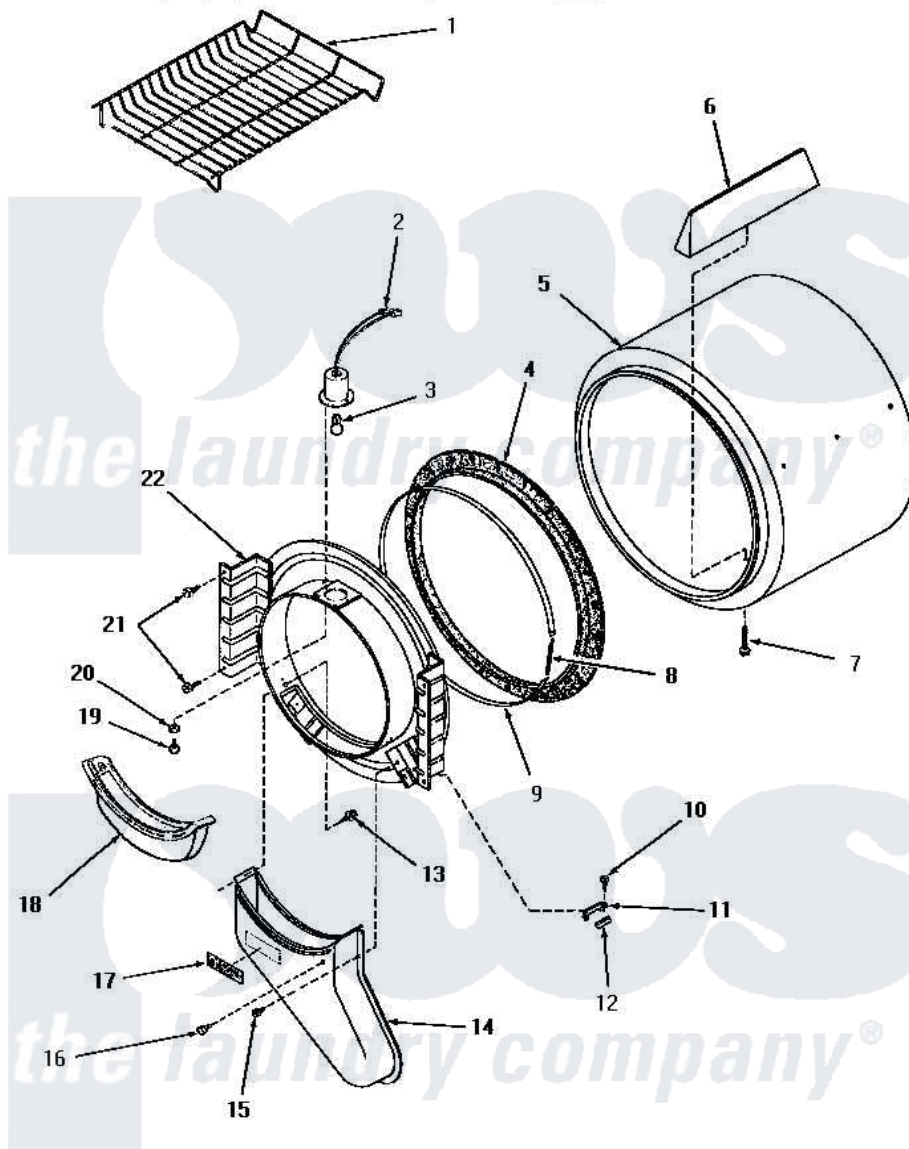

Amana HE3060 05 - FR BLKHD, AIR DUCT, FELT SEAL & CYLINDER

FRONT BULKHEAD, AIR DUCT, FELT SEAL AND CYLINDER

Amana [Residential Amana HE3060 Washer Parts](#) Parts Diagram 05 - FR BLKHD, AIR DUCT, FELT SEAL & CYLINDER
 Click on the part number to view part

Item	Original Part Number	Replaced By	Status	Part Description
1	58846		Not Available	RACK, DRYING
3	Y54608	31001575		Bulb, Cylinder Light
4	56088			Assembly, Seal
5	56175		Not Available	ASSY, CYLINDER PACK
6	56013		Not Available	BAFFLE, CYLINDER-SHORT-
7	56131		Not Available	SCREW, 10BT X 1 TAPPING
8	52310			Spring
9	Y56090		Not Available	SEAL STRAP
10	23222	3177991		Screw
11	56053	61448		Glide, Cylinder-Rulon F
"	57005	61448		Glide, Cylinder-Rulon F
12	56058	510189		Pad Felt
13	23628	489464		Screw
14	56027		Not Available	AIR DUCT
15	25724		Not Available	HEX HEAD SCREW
16	56938		Not Available	BUMPER

17	24903	Not Available	STICKER,DISCONNECT POW
18	57024	61376P	Filter, Lint-White W/Inst.
19	22145	Not Available	SCREW,6Z-20X 3/8 SS RD
20	51345	Not Available	LOCKWASHER
21	25723	27001200	Screw
22	Y0056154	Not Available	RELAY