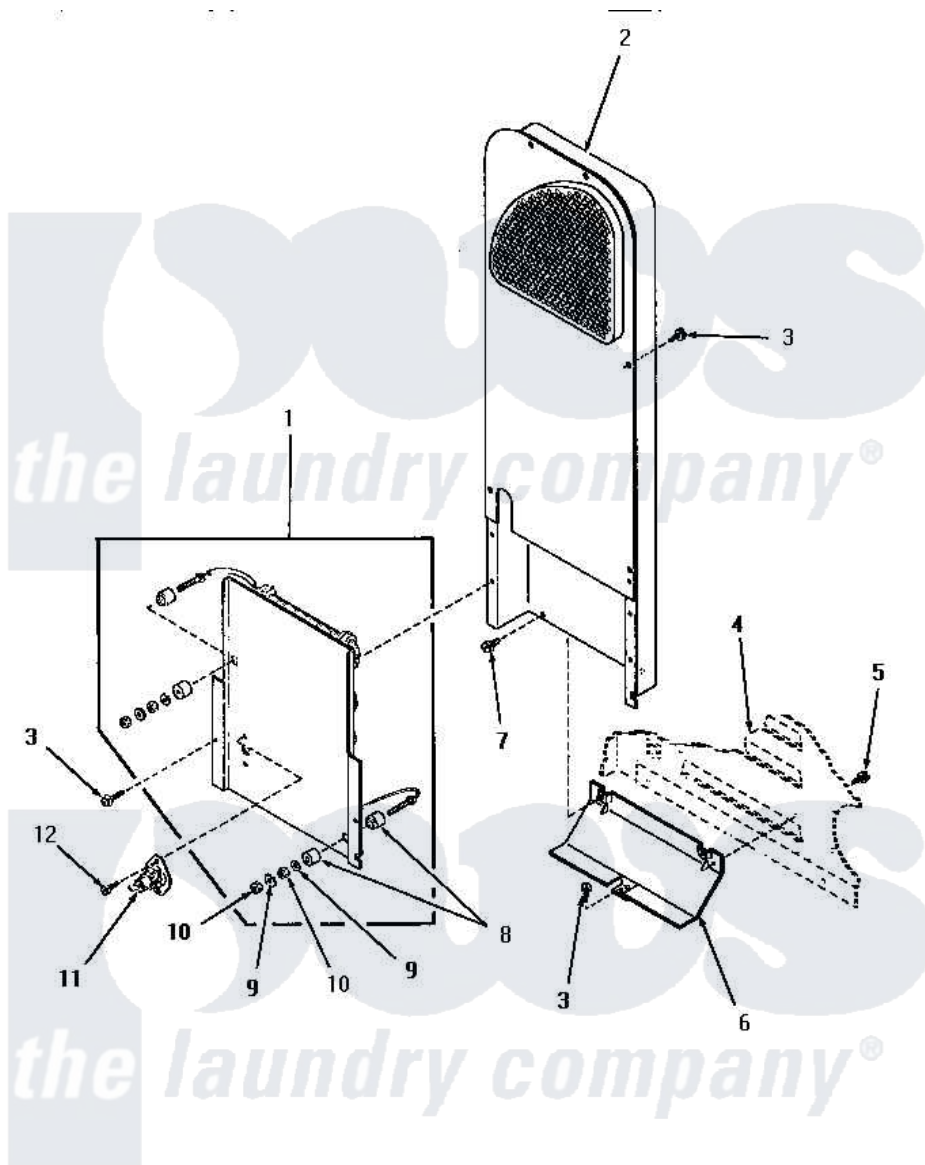

# Amana HE3060 06 - HEATER BOX

## HEATER BOX (Electric Models)

Amana [Residential Amana HE3060 Washer Parts](#) Parts Diagram 06 - HEATER BOX

[Click on the part number to view part](#)

Item	Original Part Number	Replaced By	Status	Part Description
1	56179	<a href="#">61927</a>		Heater Assembly
"	Y56176	<a href="#">61928</a>		Heater Assembly 208V
"	56047	<a href="#">61927</a>		Heater Assembly
2	56029	<a href="#">503605</a>		Assembly, Heater Duct
3	56264	<a href="#">27001200</a>		Screw
4	Y00000000		Not Available	SEE NOTE CABINET
5	25723	<a href="#">27001200</a>		Screw
6	58048		Not Available	HEAT SHIELD
7	51780	<a href="#">3390631</a>		Screw, 10-16 X 3/8
8	<a href="#">57408</a>			Insulator
9	56552		Not Available	LOCKWASHER
10	56563		Not Available	HEX NUT No.10-32 NICKEL
11	<a href="#">56082</a>			Thermostat, Limit
12	23222	<a href="#">3177991</a>		Screw