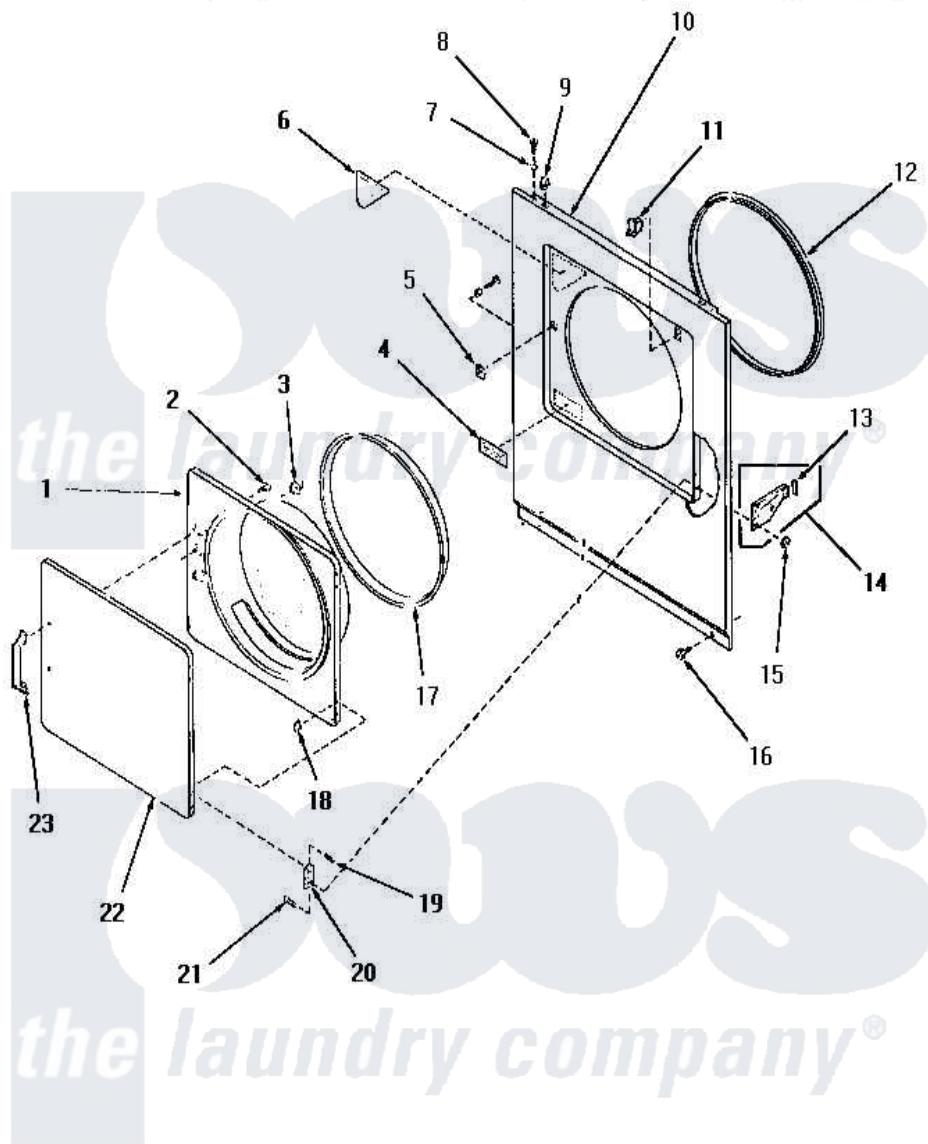

Amana HE3060 07 - LOADING DOOR, FRONT PANEL & SEALS

LOADING DOOR, FRONT PANEL AND SEALS

Amana [Residential Amana HE3060 Washer Parts](#) Parts Diagram 07 - LOADING DOOR, FRONT PANEL & SEALS

[Click on the part number to view part](#)

Item	Original Part Number	Replaced By	Status	Part Description
1	56018	62152P		Liner
2	52150	489464		Screw
3	54661	LA-1003		Door Catch Kit
4	57286		Not Available	LABEL, DRYER DOOR
5	54660	LA-1003		Door Catch Kit
6	55398		Not Available	LABEL, DRYER DOOR xREPLACE
7	56079	505187		Locator, Panel
8	56086	Y014874		Screw, Idler Arm And Sleeve
9	56080	22001650		Fastener, Spring
10	56051W		Not Available	FRONT PANEL, WHITE
"	56051A		Not Available	FRONT PANEL, AVOCADO
"	56051L		Not Available	FRONT PANEL, ALMOND
"	56051K		Not Available	FRONT PANEL, COFFEE
"	56051H		Not Available	FRONT PANEL, HARVEST GOLD
11	56052	W10169313		Switch-Dor

12	56091	Y61380		Seal, Front Panel
13	Y56128			Pad, Bumper
14	0056129		Not Available	MANIFOLD PNL
15	51236	488130		Nut
16	58637	27001200		Screw
17	56163	61379P		Door Seal
18	23407			Nut, Speed-8A Tinn C15
19	52864	500226		Screw, 8b-16 x 5/8 Tap
20	56045			Hinge
21	22649			Screw, 8-32 X 13/32 FI
22	56021L		Not Available	OUTER DOOR PANEL, ALMOND
"	56021W		Not Available	OUTER DOOR PANEL, WHITE
"	56021A		Not Available	OUTER DOOR PANEL, AVOCADO
"	56021H		Not Available	OUTER DOOR PANEL, HARVEST GOLD
"	56021K		Not Available	OUTER DOOR PANEL, COFFEE
23	54068	61925		Pull Door Commercial Black