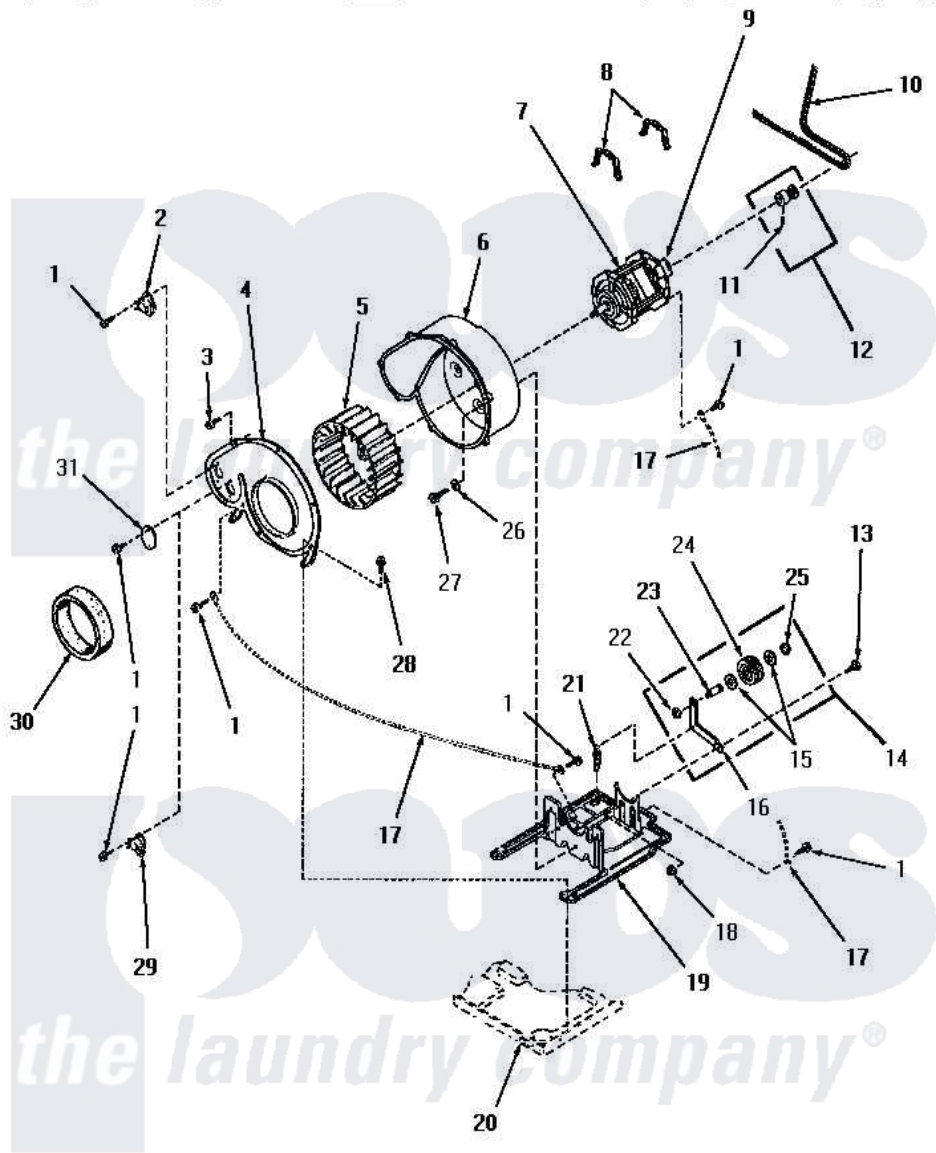

# Amana HE3060 08 - MOTOR, EXHAUST FAN & BELT

## MOTOR, EXHAUST FAN AND BELT

Amana [Residential Amana HE3060 Washer Parts](#) Parts Diagram 08 - MOTOR, EXHAUST FAN & BELT  
 Click on the part number to view part

Item	Original Part Number	Replaced By	Status	Part Description
1	23222	<a href="#">3177991</a>		Screw
2	56440	<a href="#">56410</a>		Thermostat
3	23962	<a href="#">W10116760</a>		Screw
4	56059		Not Available	EXHAUST FAN IMPELLER
5	56000	<a href="#">510139P</a>		Assembly Blower Fan Package
6	<a href="#">56020</a>			Housing, Blower
7	56075	<a href="#">915P3</a>		Motor-Drive
"	Y58044	<a href="#">915P3</a>		Motor-Drive
8	Y58047	<a href="#">660658</a>		Clamp, Motor Mounting 343481 685441
9	53226		Not Available	SWITCH,MOTOR
"	53249		Not Available	SWITCH
10	56095	<a href="#">56095P</a>		Belt Cylinder Package
11	52906		Not Available	SETSCREW
12	56133	<a href="#">56062P</a>		Kit-Motor
13	<a href="#">52567</a>			Bolt, Shoulder

"	56587		Not Available	SCREW, 1/4-20 HEX HD SH
14	Y56170	<a href="#">56170P</a>		Assembly- Idle
15	<a href="#">52549</a>			Washer, 501 ID X3/4 Odx
16	56057		Not Available	LEVER, IDLER
17	Y00000000		Not Available	SEE NOTE GROUND WIRE, GREEN
18	52566	<a href="#">27001225</a>		Nut, Jam Mid Lock 1/4-20
19	Y58045	<a href="#">503613</a>		Mount, Motor
20	Y00000000		Not Available	SEE NOTE BASE
21	<a href="#">56076</a>			Spring, Idler
22	56156	<a href="#">358160</a>		Nut
23	<a href="#">56461</a>			Shaft
24	<a href="#">Y54414</a>			Assembly, Wheel And Bearing
25	<a href="#">23748</a>			Ring, Retaining
26	20492	<a href="#">M0270504</a>		Washer
27	56264	<a href="#">27001200</a>		Screw
28	25723	<a href="#">27001200</a>		Screw
29	56081	<a href="#">56081LAL</a>		Ridig Door Stop
"	56471		Not Available	THERMOSTAT
30	56065		Not Available	SEAL
31	Y0056157		Not Available	SUB 86495, SWITCH, LIGHT