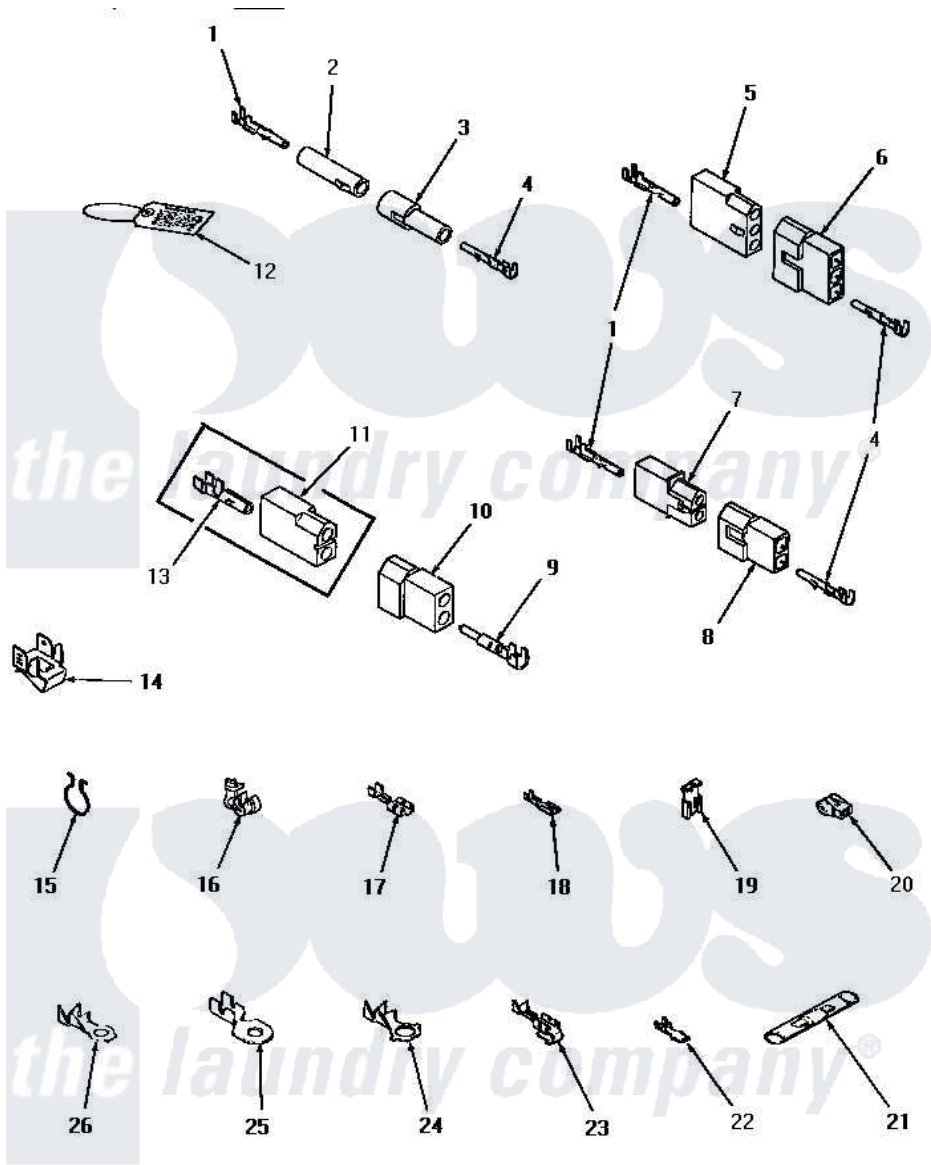

Amana HE3060 09 - POWER CORD & TERMINALS

POWER CORD AND TERMINALS

Amana [Residential Amana HE3060 Washer Parts](#) Parts Diagram 09 - POWER CORD & TERMINALS
 Click on the part number to view part

Item	Original Part Number	Replaced By	Status	Part Description
1	Y00117	5011-XX		093 Female Socket
2	26301			Receptacle, Molex
3	26302		Not Available	PLUG, 1 CIRCUIT
4	Y00116			Terminal, Pin-Male
5	23039	697780		Receptacle,
6	23040			Plug-3 Circuit
7	56451			Receptacle, 2 Circuit
8	56448			Terminal Block Plug
9	Y00127			Terminal, Pin-1/8 Male
10	56266			Plug
11	56265			Receptacle, 2 Circuit
12	25235	48301		Hose
13	00130			Terminal, Pin-1/8 Femal
14	Y00161	B5733302		Clip, Ground
15	51291			Clip, Wire
16	21903	211881		Grommet, Cord Part Not Used-Gas Models Only

17	Y00119	Not Available	SPADE TERMINAL(18 GAUGE) (1/4 INCH-(1) 18 GAUGE WIRE)
18	00112		Terminal, Spade-3/16 Fe
19	Y00120		Terminal, Flag-1/4 Fema
20	70210	Not Available	INSULATOR,BLUE
21	21091	Not Available	CONNECTOR TWO 1/4 INCH MALE
22	Y00139	Y00138	Male Tab Terminal 18 Gauge Wire)
23	Y00114		Spade Terminal
24	Y00113	Not Available	TERMINAL,RING-1/4 STUD
25	Y00111		Ring Terminal No.10 No.10 18 Gauge Wires Or
26	00110		No.10 18 Gauge Wire