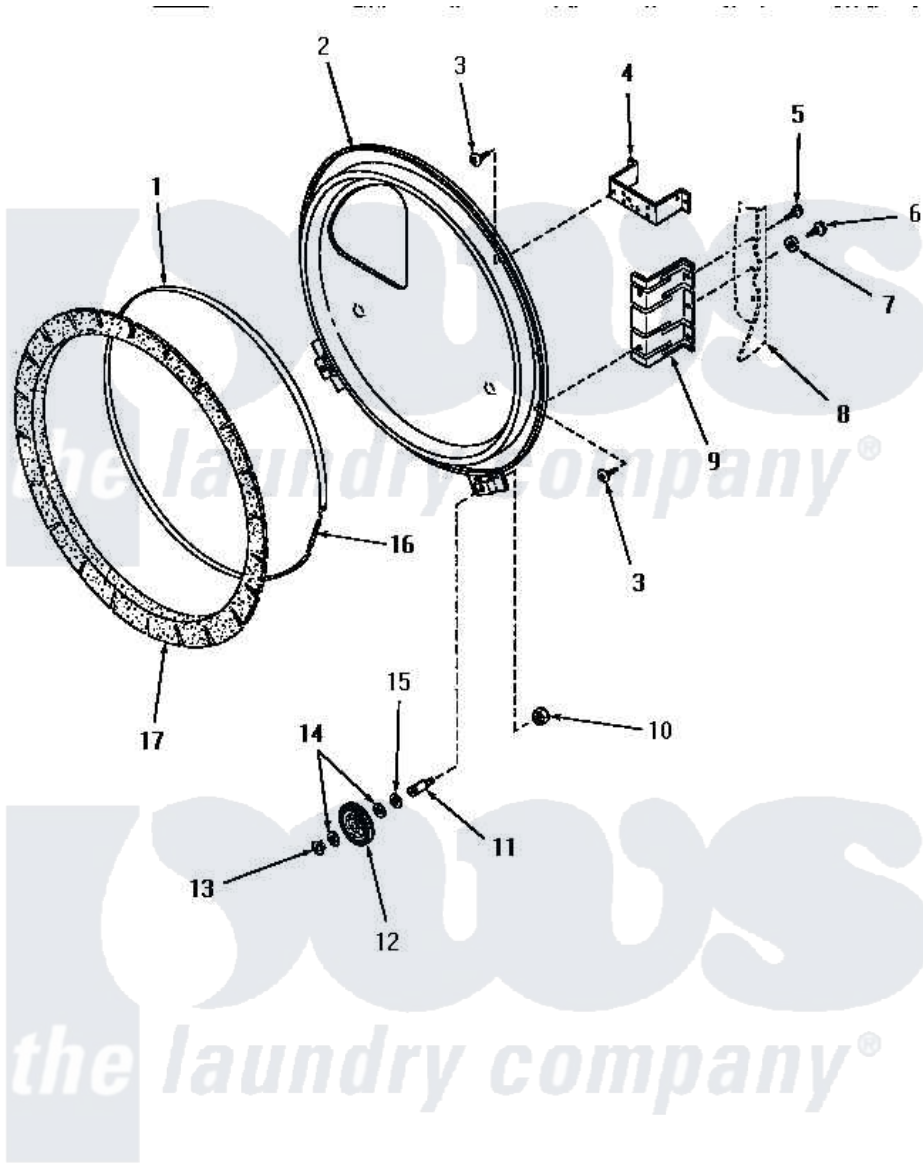

Amana HE3060 10 - REAR BLKHD, FELT SEAL & CYLINDER ROLLER

REAR BULKHEAD, FELT SEAL AND CYLINDER ROLLER

Amana [Residential Amana HE3060 Washer Parts](#) Parts Diagram 10 - REAR BLKHD, FELT SEAL & CYLINDER ROLLER

[Click on the part number to view part](#)

Item	Original Part Number	Replaced By	Status	Part Description
1	Y56090		Not Available	SEAL STRAP
2	56540		Not Available	ASSY,REAR BULKHEAD
3	56078	M400664		SCrew Tap Trs Cr Rec 1016AB
4	56048	60823P		Bracket, Terminal Block
5	25723	27001200		Screw
6	52909			Screw, 10B-16 X 1/2 HeX
7	51474		Not Available	WASHER,13/64IDX1/2ODX.
8	Y00000000		Not Available	SEE NOTE CABINET
9	56055		Not Available	BRACKET,BULKHEAD-REAR
10	56156	358160		Nut
11	56461			Shaft
12	56457	62649P		Roller- CY
13	23748			Ring, Retaining
14	52549			Washer, 501 ID X3/4 Odx
15	23886		Not Available	WASHER,.578IDX1.25ODX1