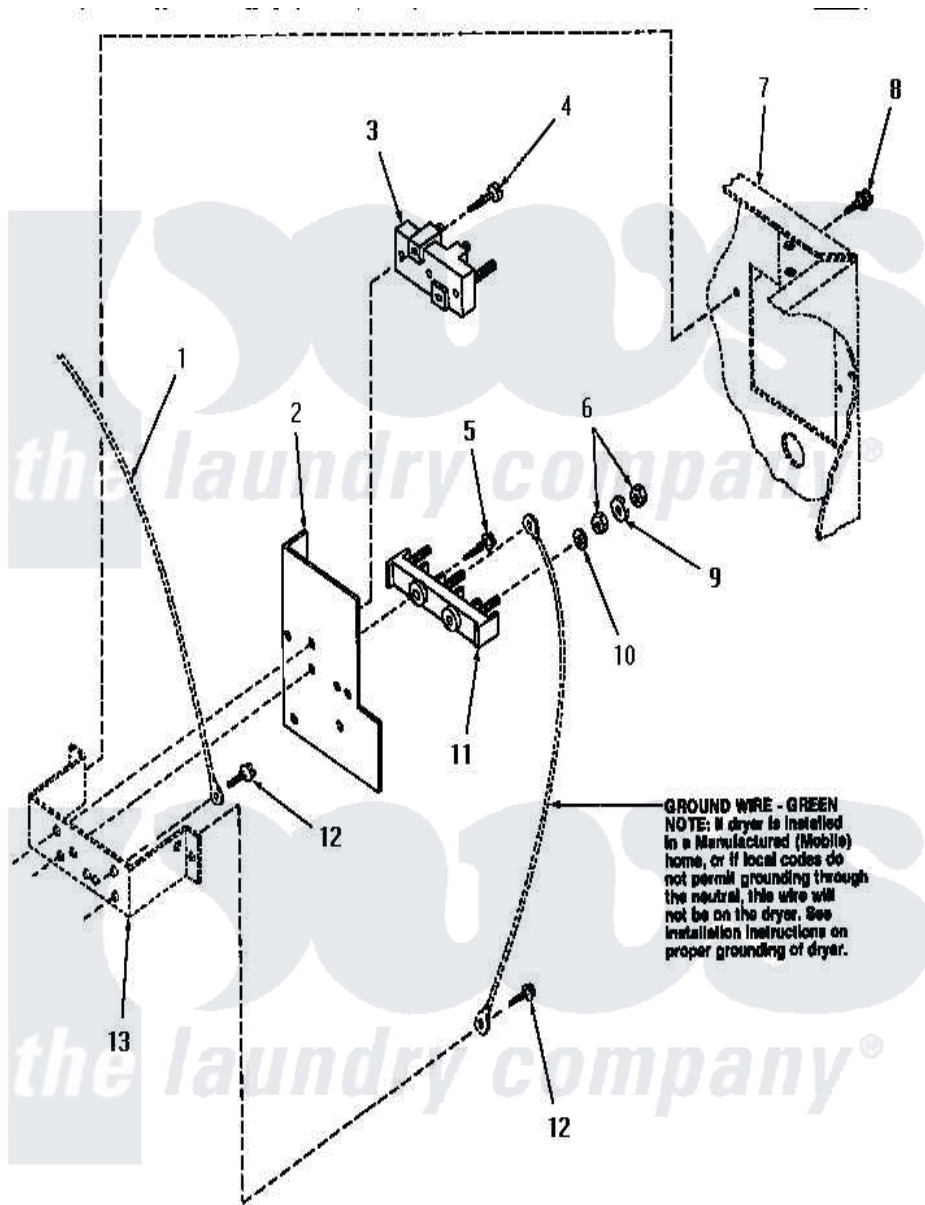

Amana HE3060 11 - TERMINAL BLOCK

Amana Residential Amana HE3060 Washer Parts Parts Diagram 11 - TERMINAL BLOCK
 Click on the part number to view part

Item	Original Part Number	Replaced By	Status	Part Description
1	Y00000000		Not Available	SEE NOTE GROUND WIRE, GREEN
2	56087			Shield, Terminal Block
3	50854	33001244		Block, Terminal
4	Q6535		Not Available	SCREW, 10B-16 X 3/4 ROU
5	56131		Not Available	SCREW, 10BT X 1 TAPPING
6	Q6163		Not Available	NUT
7	Y00000000		Not Available	SEE NOTE CABINET
8	25723	27001200		Screw
9	51474		Not Available	WASHER, 13/64IDX1/2ODX.
10	56552		Not Available	LOCKWASHER
11	58555		Not Available	TERMINAL BLOCK
12	51784		Not Available	SCREW, 10B-16 X 1/2 HEX
13	Y00000000		Not Available	SEE NOTE TERMINAL BLOCK BRACKET