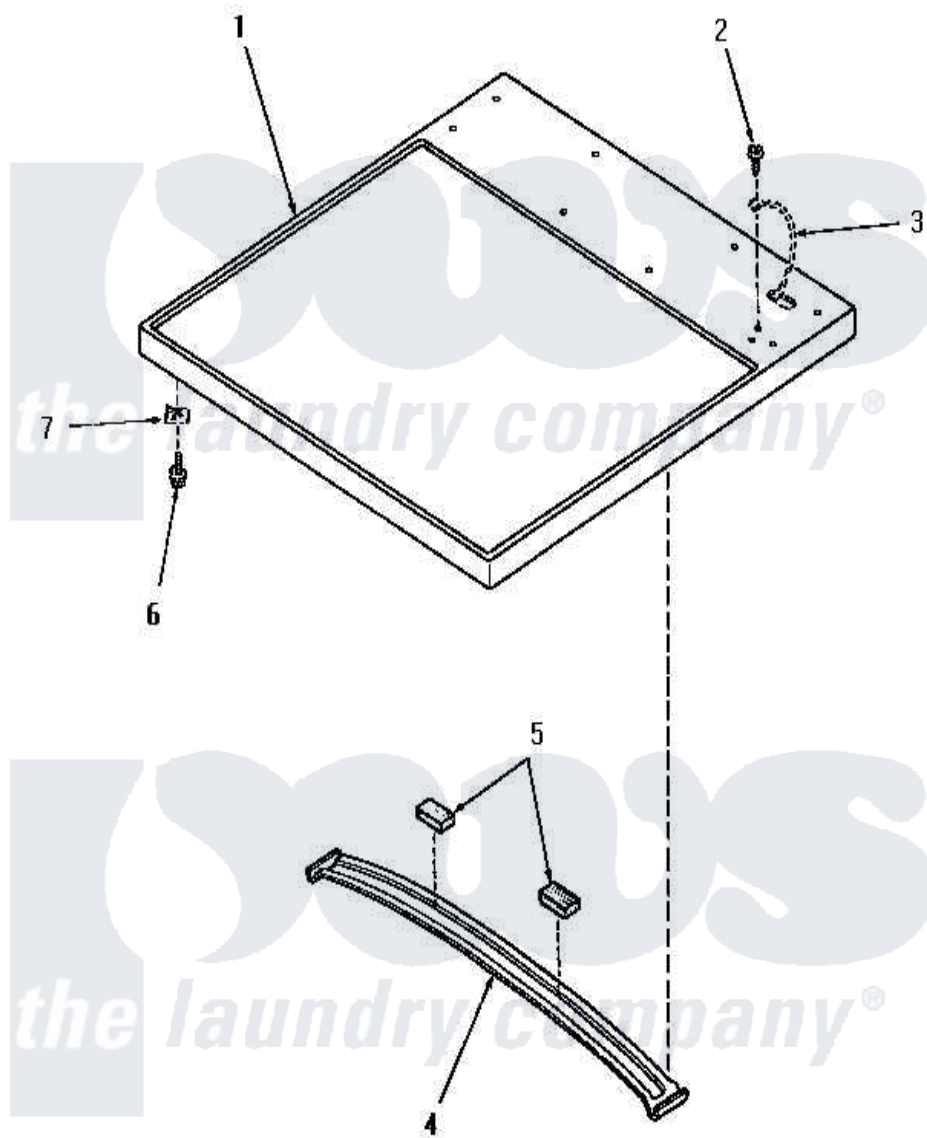

Amana HE4003 01 - CABINET TOP

Amana Residential Amana HE4003 Washer Parts Parts Diagram 01 - CABINET TOP
 Click on the part number to view part

Item	Original Part Number	Replaced By	Status	Part Description
1	57066H			Assembly, Top Panel-Domesti
"	57066W		Not Available	ASSY, TOP PANEL- DOMESTIxREPLACE
"	57066L		Not Available	ASSY, TOP PANEL-DOMESTI
"	57066K		Not Available	CABINET TOP, COFFEE
"	57066A		Not Available	CABONET TOP, AVOCADO
2	51784		Not Available	SCREW, 10B-16 X 1/2 HEX
3	Y00000000		Not Available	SEE NOTE GROUND WIRE, GREEN
4	56213		Not Available	TOP BRACE
5	56968		Not Available	PAD, FELT-ADHESIVE BACK
6	23008			Screw, 10-24 X 3/4 Sems
7	20249	36020		Nut-10-24