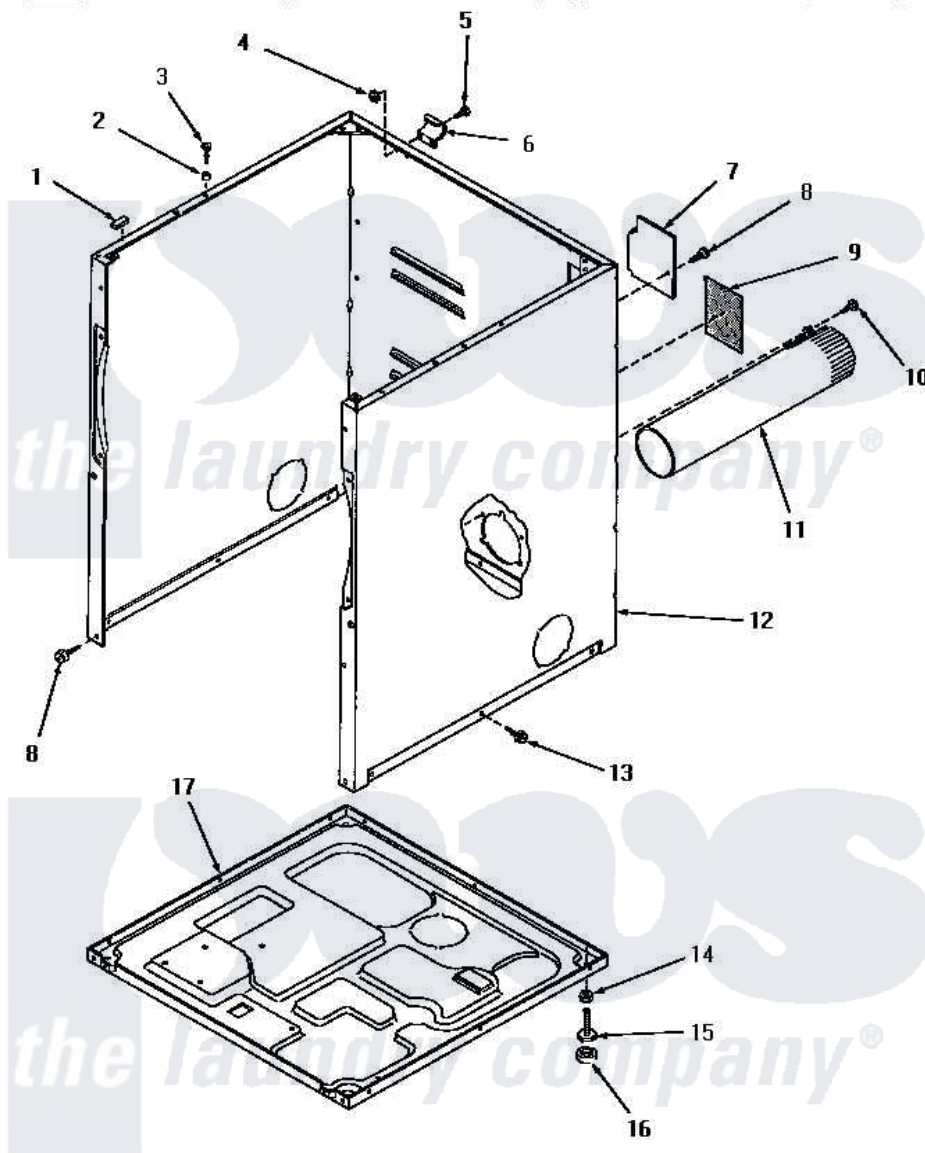

Amana HE4003 02 - CABINET, EXHAUST DUCT & BASE

CABINET, EXHAUST DUCT AND BASE

Amana [Residential Amana HE4003 Washer Parts](#) Parts Diagram 02 - CABINET, EXHAUST DUCT & BASE
 Click on the part number to view part

Item	Original Part Number	Replaced By	Status	Part Description
1	Y56128			Pad, Bumper
2	56079	505187		Locator, Panel
3	56086	Y014874		Screw, Idler Arm And Sleeve
4	23951	M0282009		Nut
5	25723	27001200		Screw
"	Y90576		Not Available	HEX HEAD SCREW
6	56043		Not Available	HINGE, TOP
7	56044	60821		Access Cover
8	25723	27001200		Screw
9	Y0056941		Not Available	AIR DIFFUSER
10	25724		Not Available	HEX HEAD SCREW
11	56118		Not Available	ASSY, EXHAUST DUCT
12	57070A		Not Available	CABINET, AVOCADO
"	57070H		Not Available	ASSY, DRYER CABINET
"	57070K		Not Available	CABINET, COFFEE
"	57070L		Not Available	CABINET, ALMOND

"	57070W		Not Available	CABINET, WHITE
13	51784		Not Available	SCREW, 10B-16 X 1/2 HEX
14	20274	62739		Nut, Lock
15	Y52696	Y305086		Adjustable Leg And Nut
16	70282	Y314137		Foot, Rubber
17	56074			Base