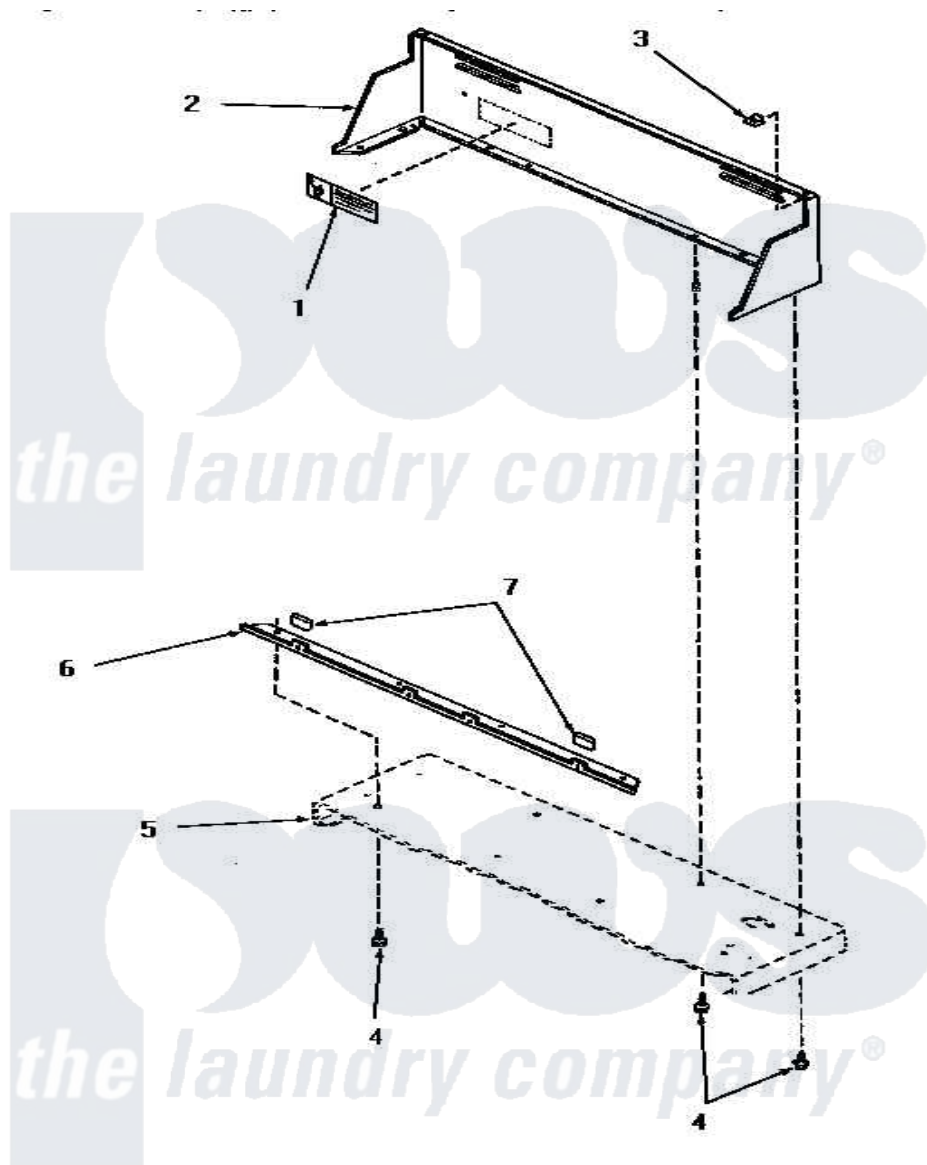

# Amana HE4003 03 - CONTROL HOOD

## CONTROL HOOD

Amana [Residential Amana HE4003 Washer Parts](#) Parts Diagram 03 - CONTROL HOOD

[Click on the part number to view part](#)

Item	Original Part Number	Replaced By	Status	Part Description
1	24903		Not Available	STICKER,DISCONNECT POW
2	56014W		Not Available	CONTROL HOOD, WHITE
"	56014L		Not Available	CONTROL HOOD, ALMOND
"	56014K		Not Available	CONTROL HOOD, COFFEE
"	56014H		Not Available	CONTROL HOOD, HARVEST GOLD
"	56014A		Not Available	CONTROL HOOD, AVOCADO
3	<a href="#">24522</a>			Nut, Speed-8ab-18 C1995
4	55985	<a href="#">W10116760</a>		Screw
5	Y00000000		Not Available	SEE NOTE CABINET TOP
6	56070		Not Available	ANGLE,MOUNTING-CONTROL
7	24859		Not Available	SLEEVE,SUPPORT ANGLE