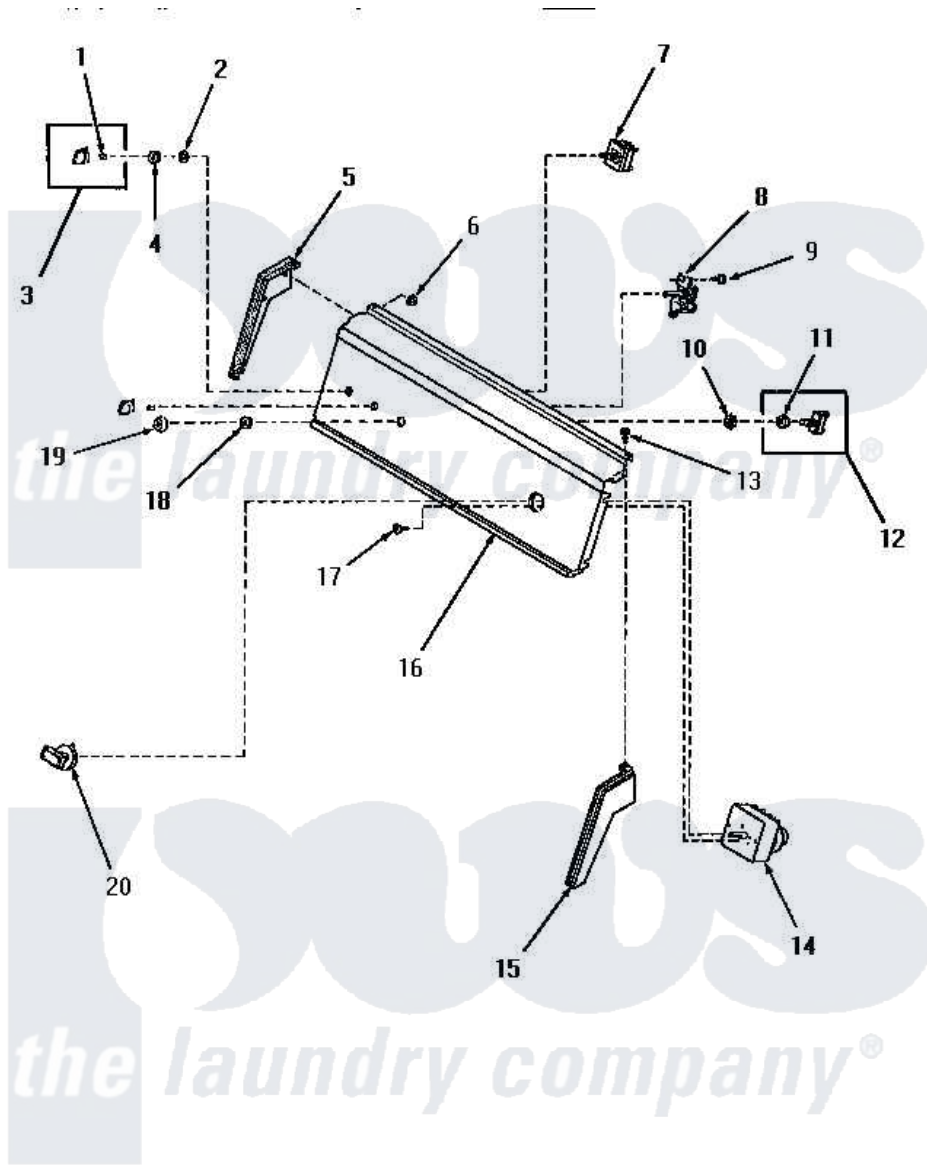

Amana HE4003 04 - CONTROL PANEL & CONTROLS

CONTROL PANEL AND CONTROLS

Amana [Residential Amana HE4003 Washer Parts](#) Parts Diagram 04 - CONTROL PANEL & CONTROLS
 Click on the part number to view part

Item	Original Part Number	Replaced By	Status	Part Description
1	10519		Not Available	RETAINER
2	91176			Lockwasher, 3/8 Intshkp
3	28124		Not Available	ASSY,KNOB-SWITCH
4	24205			Nut, Knurled 3/8-24
5	25124		Not Available	CONTROL HOOD END, LEFT
6	25126	5303284616		Clip
7	52624	58813P		Switch W/Instructions
"	58813	58813P		Switch W/Instructions
9	55985	W10116760		Screw
10	25820		Not Available	LOCKWASHER,1/2 INT SHK
11	52947			Nut, Hex 15/32-32
12	57349	55882P		Assembly- Switch
13	25232		Not Available	SCREW,8AB-18X7/8 OVAL
14	53466		Not Available	TIMER
15	25123		Not Available	CONTROL HOOD END, RIGHT
16	Y58346		Not Available	ASSY,CONTROL PANEL

17	70212		Screw, 8-32 X 5/32 RD H
18	Y24206	Not Available	NUT,KNURLED
19	57327	Not Available	COLLAR,SWITCH
20	56508	Not Available	ASSY,KNOB-TIMER