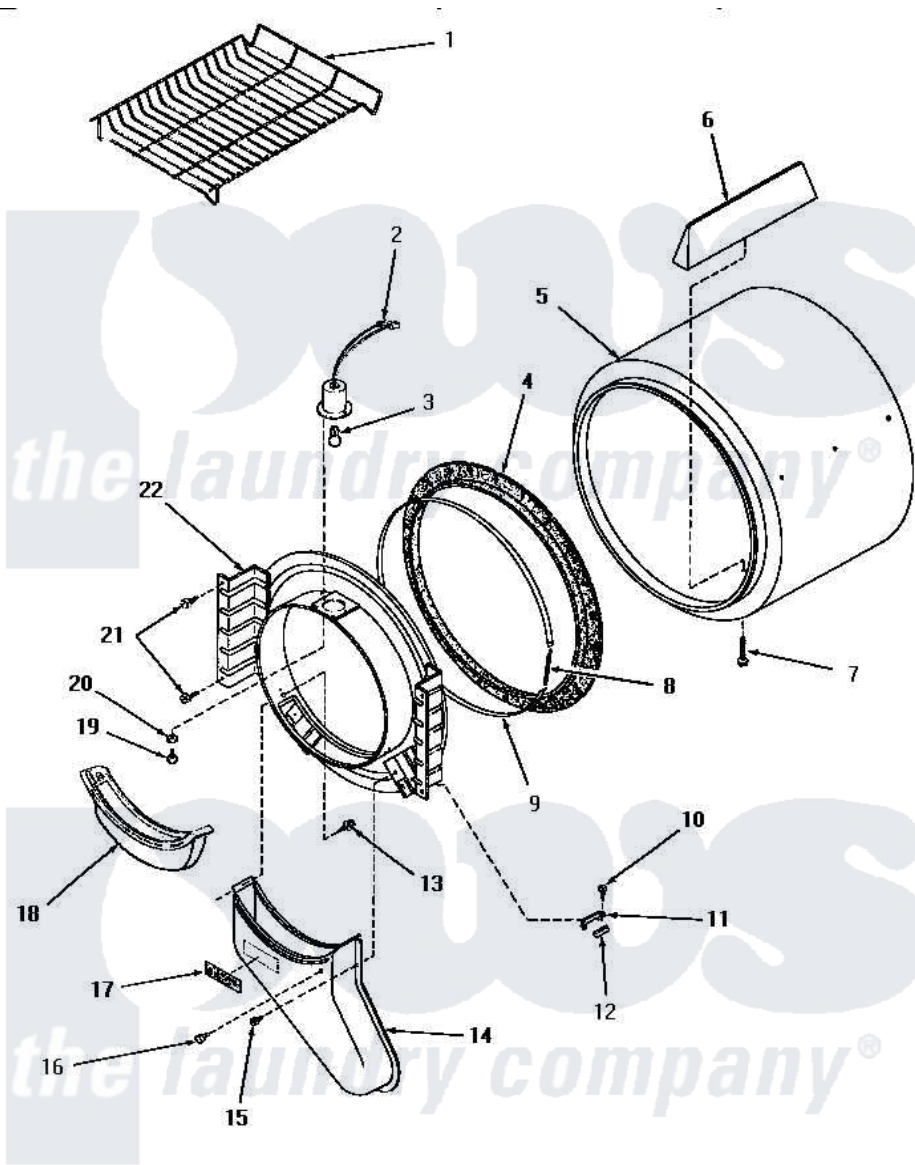

# Amana HE4003 06 - FR BLKHD, AIR DUCT, FELT SEAL & CYLINDER

**FRONT BULKHEAD, AIR DUCT, FELT SEAL AND CYLINDER**

Amana [Residential Amana HE4003 Washer Parts](#) Parts Diagram 06 - FR BLKHD, AIR DUCT, FELT SEAL & CYLINDER  
 Click on the part number to view part

Item	Original Part Number	Replaced By	Status	Part Description
1	58846		Not Available	RACK, DRYING
2	56148		Not Available	ASSY, CYLINDER LIGHT
3	Y54608	<a href="#">31001575</a>		Bulb, Cylinder Light
4	<a href="#">56088</a>			Assembly, Seal
5	56175		Not Available	ASSY, CYLINDER PACK
6	56013		Not Available	BAFFLE, CYLINDER-SHORT-
7	56131		Not Available	SCREW, 10BT X 1 TAPPING
8	<a href="#">52310</a>			Spring
9	Y56090		Not Available	SEAL STRAP
10	23222	<a href="#">3177991</a>		Screw
11	57005	<a href="#">61448</a>		Glide, Cylinder-Rulon F
"	56053	<a href="#">61448</a>		Glide, Cylinder-Rulon F
12	56058	<a href="#">510189</a>		Pad Felt
13	23628	<a href="#">489464</a>		Screw
14	56027		Not Available	AIR DUCT
15	25724		Not Available	HEX HEAD SCREW

16	56938		Not Available	BUMPER
17	24903		Not Available	STICKER,DISCONNECT POW
18	57024	<a href="#">61376P</a>		Filter, Lint-White W/Inst.
19	22145		Not Available	SCREW,6Z-20X 3/8 SS RD
20	51345		Not Available	LOCKWASHER
21	25723	<a href="#">27001200</a>		Screw
22	57018		Not Available	ASSY BULK HEAD