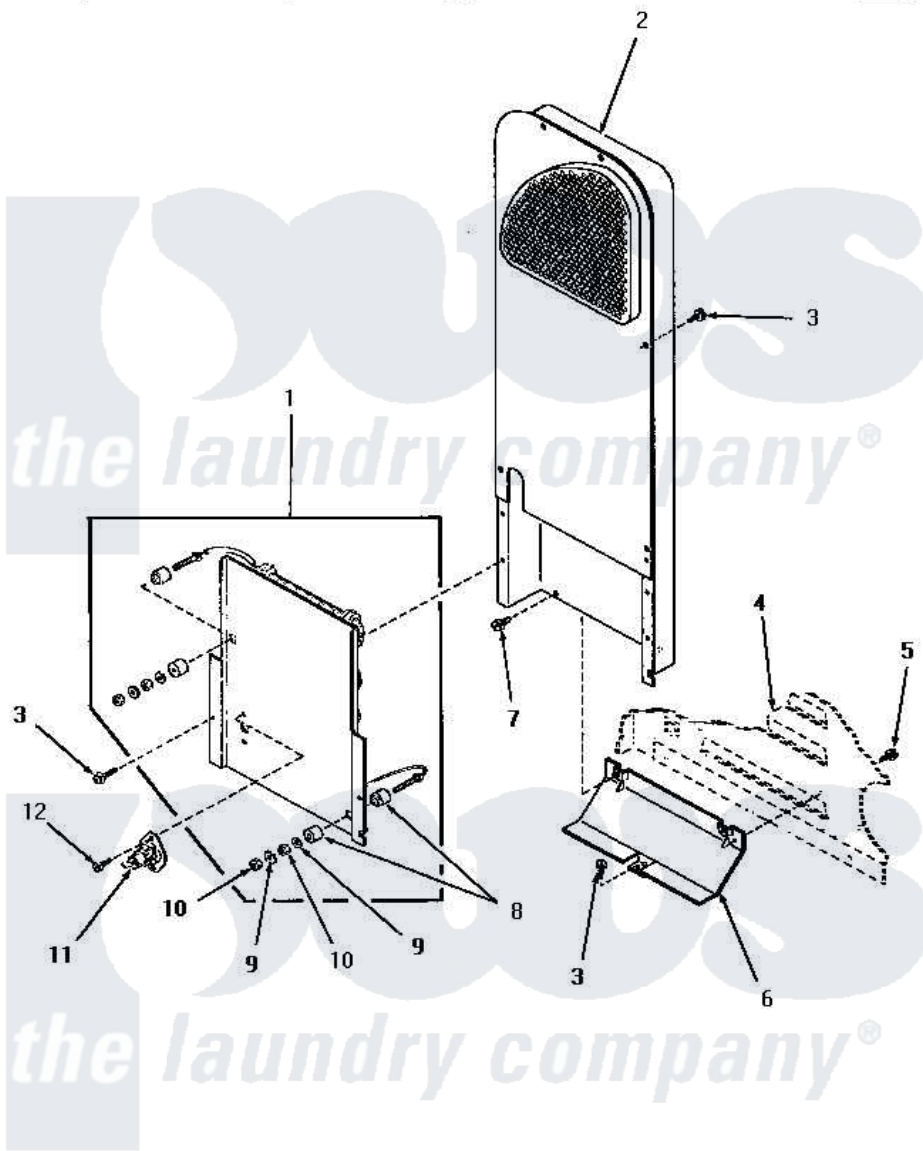

Amana HE4003 07 - HEATER BOX

**HEATER BOX
(Electric Models)**

Amana [Residential Amana HE4003 Washer Parts](#) Parts Diagram 07 - HEATER BOX
Click on the part number to view part

Item	Original Part Number	Replaced By	Status	Part Description
1	56179	61927		Heater Assembly
"	Y56176	61928		Heater Assembly 208V
"	56047	61927		Heater Assembly
2	56029	503605		Assembly, Heater Duct
3	56264	27001200		Screw
4	Y00000000		Not Available	SEE NOTE CABINET
5	25723	27001200		Screw
6	58048		Not Available	HEAT SHIELD
7	51780	3390631		Screw, 10-16 X 3/8
8	57408			Insulator
9	56552		Not Available	LOCKWASHER
10	56563		Not Available	HEX NUT No.10-32 NICKEL
11	56082			Thermostat, Limit
12	23222	3177991		Screw