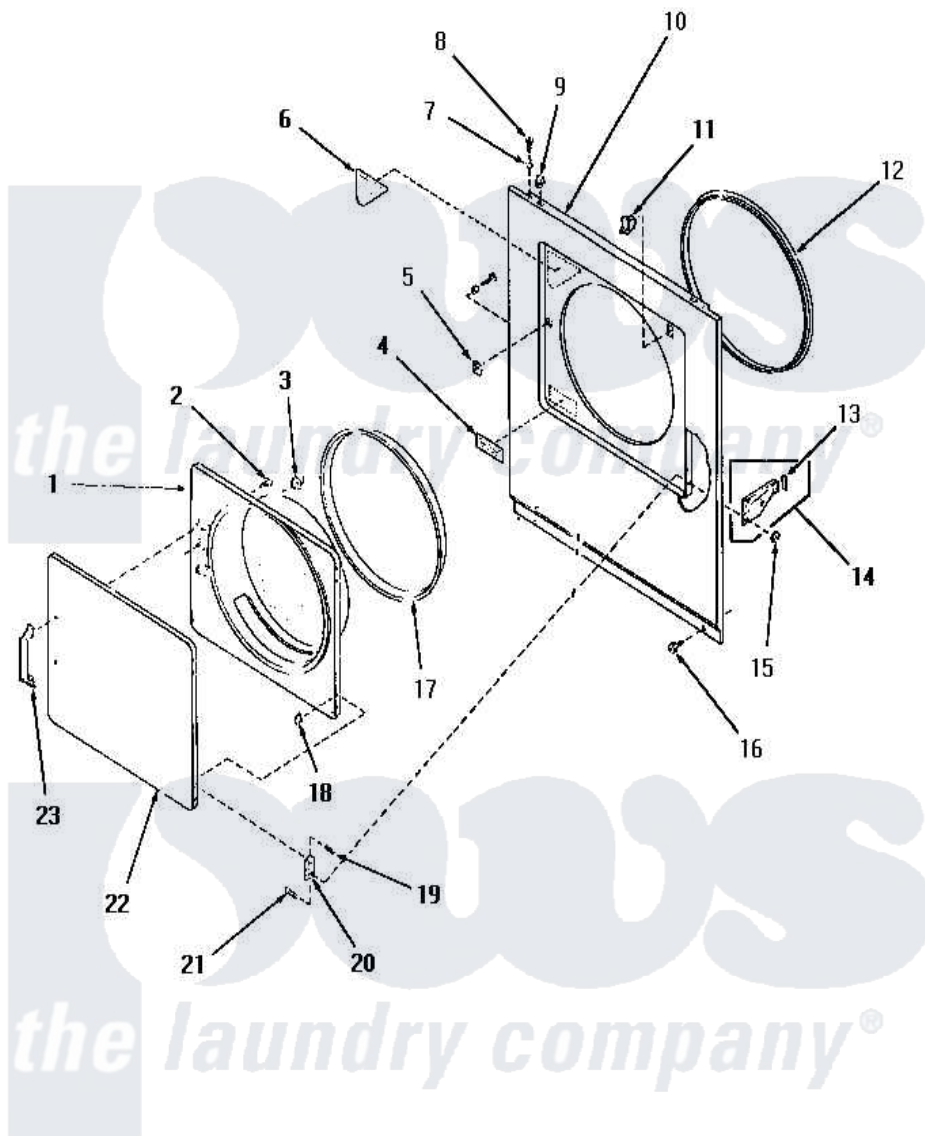

Amana HE4003 08 - LOADING DOOR, FRONT PANEL & SEALS

LOADING DOOR, FRONT PANEL AND SEALS

Amana [Residential Amana HE4003 Washer Parts](#) Parts Diagram 08 - LOADING DOOR, FRONT PANEL & SEALS
 Click on the part number to view part

Item	Original Part Number	Replaced By	Status	Part Description
1	56018	62152P		Liner
2	52150	489464		Screw
3	54661	LA-1003		Door Catch Kit
4	57286		Not Available	LABEL, DRYER DOOR
5	54660	LA-1003		Door Catch Kit
6	55398		Not Available	LABEL, DRYER DOOR xREPLACE
7	56079	505187		Locator, Panel
8	56086	Y014874		Screw, Idler Arm And Sleeve
9	56080	22001650		Fastener, Spring
10	56051W		Not Available	FRONT PANEL, WHITE
"	56051A		Not Available	FRONT PANEL, AVOCADO
"	56051L		Not Available	FRONT PANEL, ALMOND
"	56051K		Not Available	FRONT PANEL, COFFEE
"	56051H		Not Available	FRONT PANEL, HARVEST GOLD
11	56052	W10169313		Switch-Dor

12	56091	Y61380		Seal, Front Panel
13	Y56128			Pad, Bumper
14	0056129		Not Available	MANIFOLD PNL
15	51236	488130		Nut
16	58637	27001200		Screw
17	56163	61379P		Door Seal
18	23407			Nut, Speed-8A Tinn C15
19	52864	500226		Screw, 8b-16 x 5/8 Tap
20	56045			Hinge
21	22649			Screw, 8-32 X 13/32 FI
22	56021L		Not Available	OUTER DOOR PANEL, ALMOND
"	56021W		Not Available	OUTER DOOR PANEL, WHITE
"	56021A		Not Available	OUTER DOOR PANEL, AVOCADO
"	56021H		Not Available	OUTER DOOR PANEL, HARVEST GOLD
"	56021K		Not Available	OUTER DOOR PANEL, COFFEE
23	54068	61925		Pull Door Commercial Black