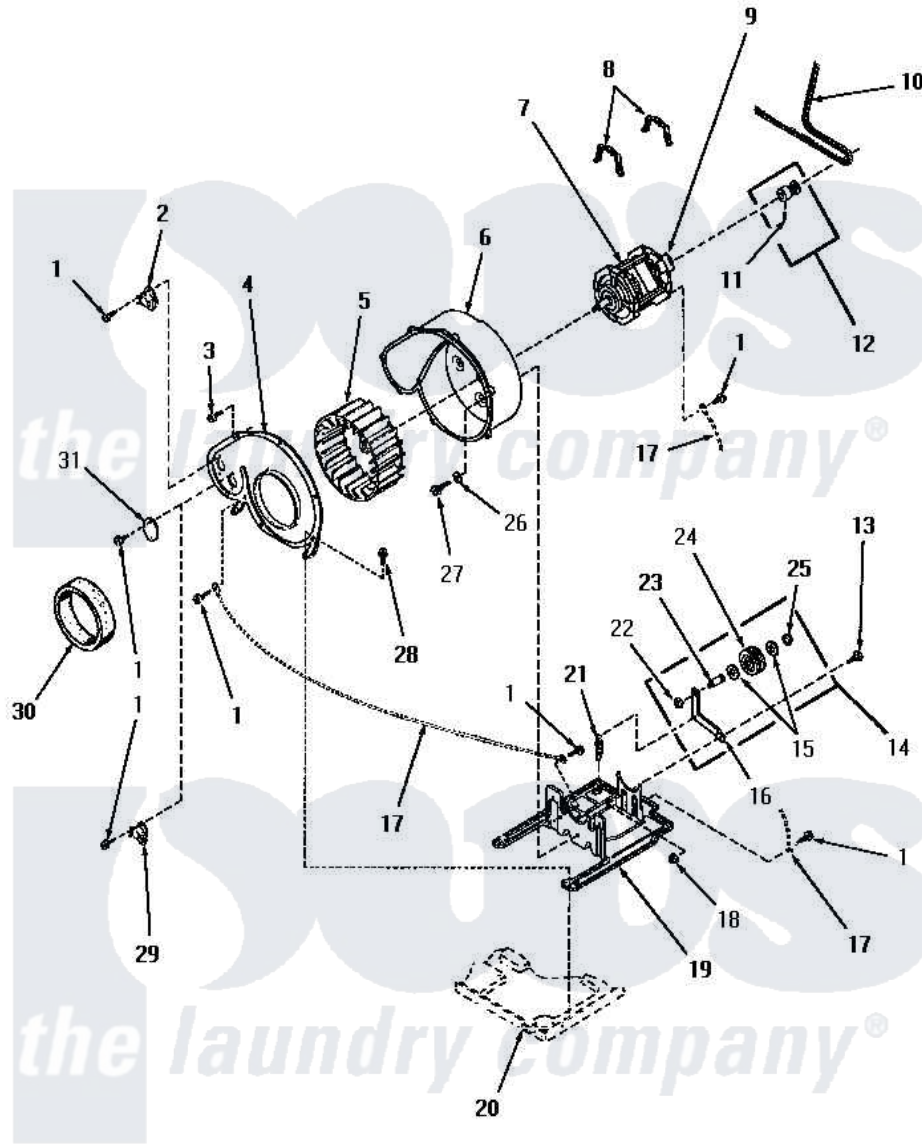

Amana HE4003 09 - MOTOR, EXHAUST FAN & BELT

MOTOR, EXHAUST FAN AND BELT

Amana [Residential Amana HE4003 Washer Parts](#) Parts Diagram 09 - MOTOR, EXHAUST FAN & BELT
 Click on the part number to view part

Item	Original Part Number	Replaced By	Status	Part Description
1	23222	3177991		Screw
2	56410			Thermostat
3	23962	W10116760		Screw
4	56059		Not Available	EXHAUST FAN IMPELLER
5	56000	510139P		Assembly Blower Fan Package
6	56020			Housing, Blower
7	56075	915P3		Motor-Drive
"	Y58044	915P3		Motor-Drive
8	Y58047	660658		Clamp, Motor Mounting 343481 685441
9	53226		Not Available	SWITCH,MOTOR
"	53249		Not Available	SWITCH
10	56095	56095P		Belt Cylinder Package
11	52906		Not Available	SETSCREW
12	56133	56062P		Kit-Motor
13	52567			Bolt, Shoulder

"	56587		Not Available	SCREW, 1/4-20 HEX HD SH
14	Y56170	56170P		Assembly- Idle
15	52549			Washer, 501 ID X3/4 Odx
16	56057		Not Available	LEVER, IDLER
17	Y00000000		Not Available	SEE NOTE GROUND WIRE, GREEN
18	52566	27001225		Nut, Jam Mid Lock 1/4-20
19	Y58045	503613		Mount, Motor
20	Y00000000		Not Available	SEE NOTE BASE
21	56076			Spring, Idler
22	56156	358160		Nut
23	56461			Shaft
24	Y54414			Assembly, Wheel And Bearing
25	23748			Ring, Retaining
26	20492	M0270504		Washer
27	56264	27001200		Screw
28	25723	27001200		Screw
29	56081	56081LAL		Ridig Door Stop
"	56471		Not Available	THERMOSTAT
30	56065		Not Available	SEAL
31	Y0056157		Not Available	SUB 86495, SWITCH, LIGHT