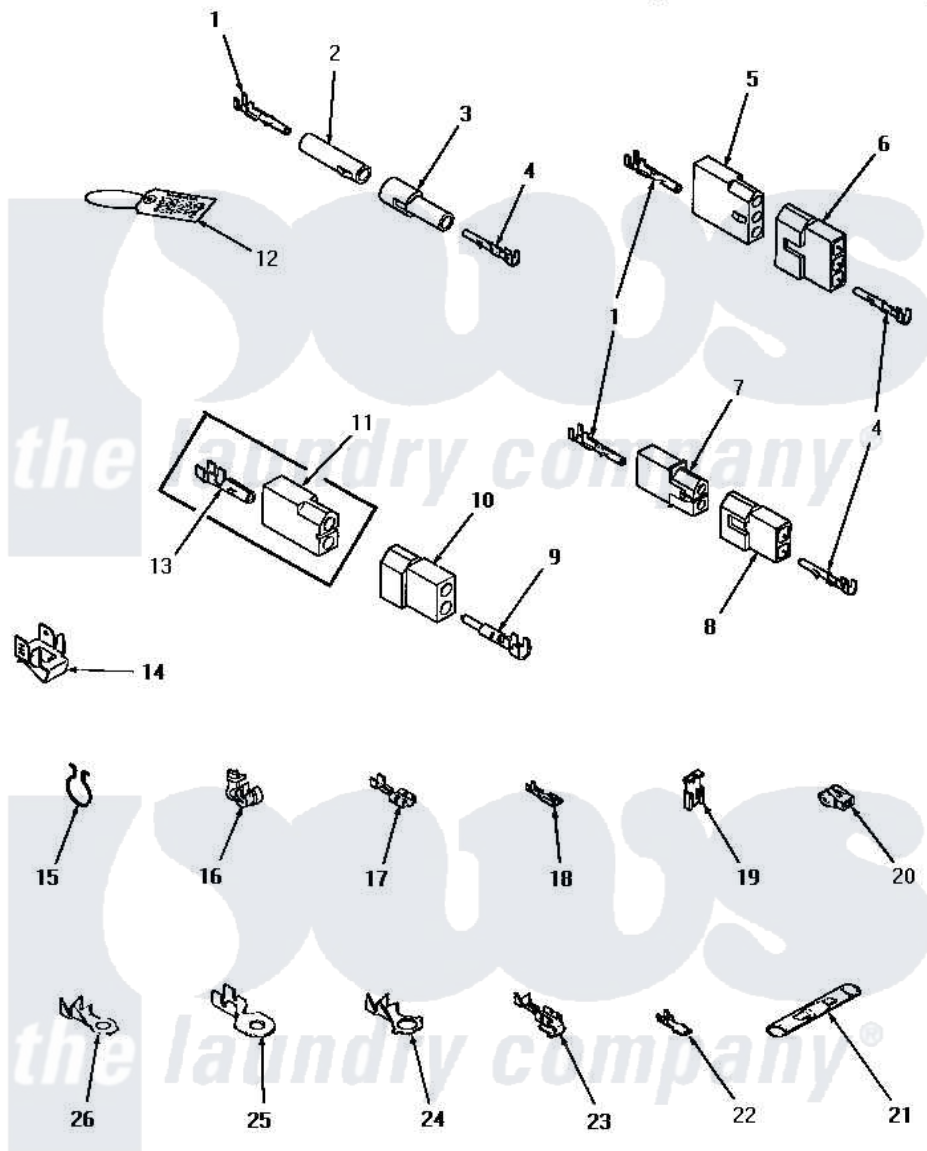

Amana HE4003 10 - POWER CORD & TERMINALS

POWER CORD AND TERMINALS

Amana [Residential Amana HE4003 Washer Parts](#) Parts Diagram 10 - POWER CORD & TERMINALS

[Click on the part number to view part](#)

Item	Original Part Number	Replaced By	Status	Part Description
1	Y00117	5011-XX		093 Female Socket
2	26301			Receptacle, Molex
3	26302		Not Available	PLUG, 1 CIRCUIT
4	Y00116			Terminal, Pin-Male
5	23039	697780		Receptacle,
6	23040			Plug-3 Circuit
7	56451			Receptacle, 2 Circuit
8	56448			Terminal Block Plug
9	Y00127			Terminal, Pin-1/8 Male
10	56266			Plug
11	56265			Receptacle, 2 Circuit
12	25235	48301		Hose
13	00130			Terminal, Pin-1/8 Femal
14	Y00161	B5733302		Clip, Ground
15	51291			Clip, Wire
16	21903	211881		Grommet, Cord Part Not Used-Gas Models Only

17	Y00119	Not Available	SPADE TERMINAL(18 GAUGE) (1/4 INCH-(1) 18 GAUGE WIRE)
18	00112		Terminal, Spade-3/16 Fe
19	Y00120		Terminal, Flag-1/4 Fema
20	70210	Not Available	INSULATOR,BLUE
21	21091	Not Available	CONNECTOR TWO 1/4 INCH MALE
22	Y00139	Y00138	Male Tab Terminal 18 Gauge Wire)
23	Y00114		Spade Terminal
24	Y00113	Not Available	TERMINAL,RING-1/4 STUD
25	Y00111		Ring Terminal No.10 No.10 18 Gauge Wires Or
26	00110		No.10 18 Gauge Wire