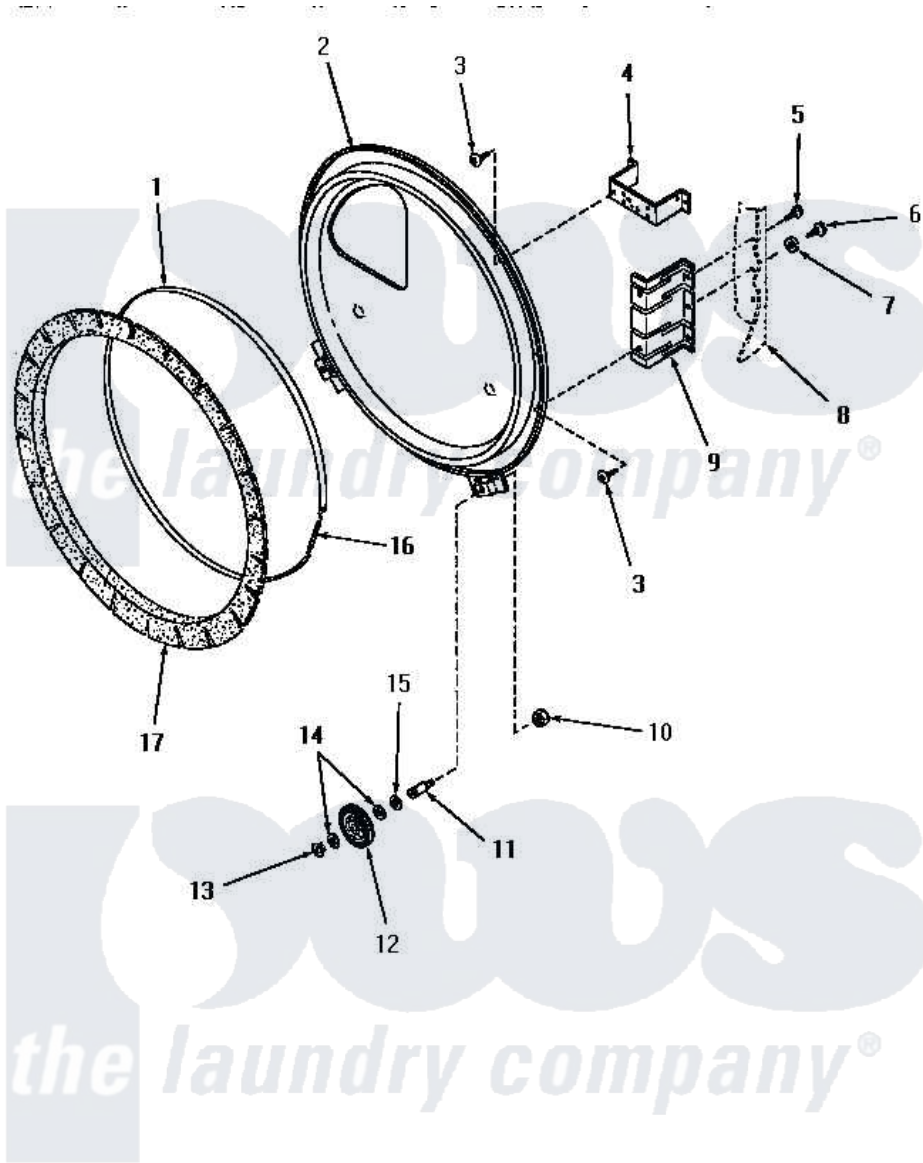

Amana HE4003 11 - REAR BLKHD, FELT SEAL & CYLINDER ROLLER

REAR BULKHEAD, FELT SEAL AND CYLINDER ROLLER

Amana [Residential Amana HE4003 Washer Parts](#) Parts Diagram 11 - REAR BLKHD, FELT SEAL & CYLINDER ROLLER

[Click on the part number to view part](#)

Item	Original Part Number	Replaced By	Status	Part Description
1	Y56090		Not Available	SEAL STRAP
2	56540		Not Available	ASSY,REAR BULKHEAD
3	56078	M400664		SCrew Tap Trs Cr Rec 1016AB
4	56048	60823P		Bracket, Terminal Block
5	25723	27001200		Screw
6	52909			Screw, 10B-16 X 1/2 HeX
7	51474		Not Available	WASHER,13/64IDX1/2ODX.
8	Y00000000		Not Available	SEE NOTE CABINET
9	56055		Not Available	BRACKET,BULKHEAD-REAR
10	56156	358160		Nut
11	56461			Shaft
12	56457	62649P		Roller- CY
13	23748			Ring, Retaining
14	52549			Washer, 501 ID X3/4 Odx
15	23886		Not Available	WASHER,.578IDX1.25ODX1