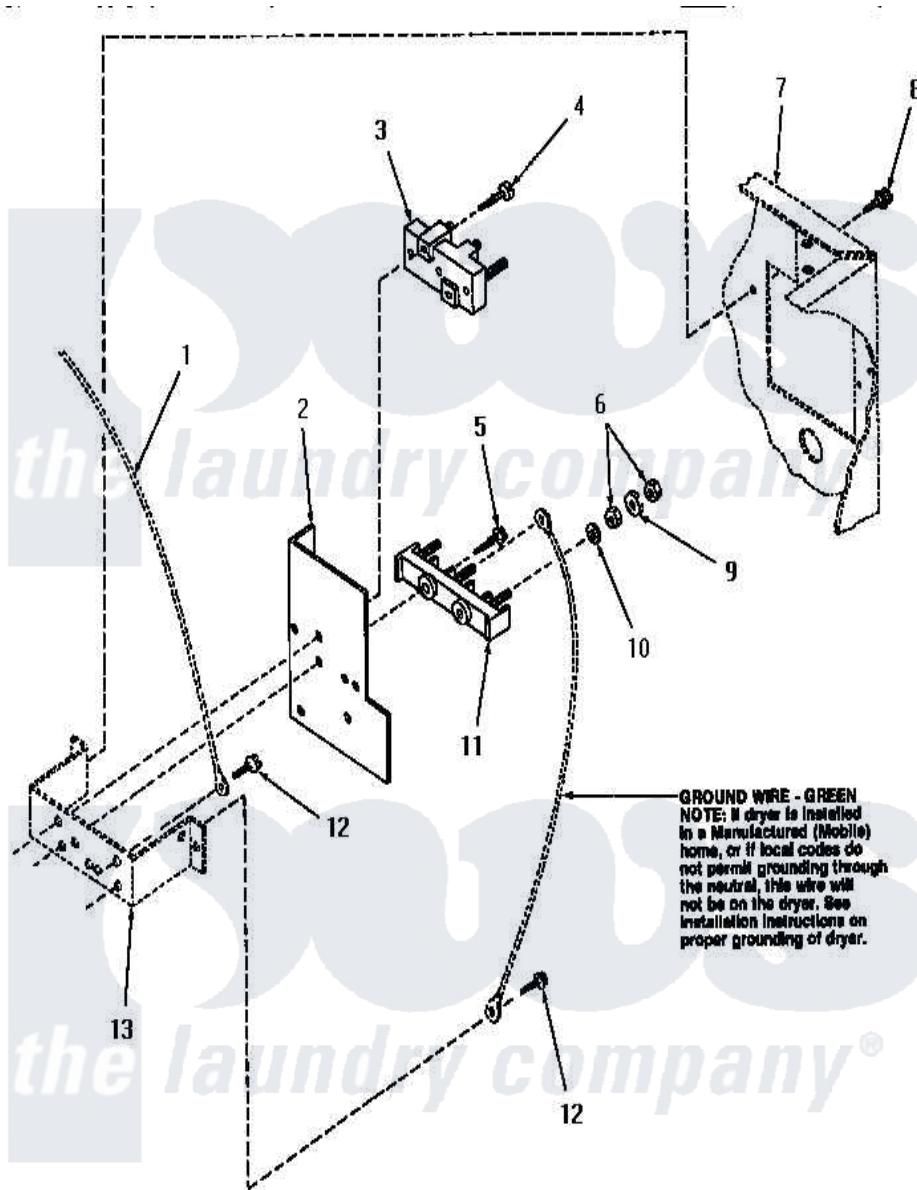

Amana HE4003 12 - TERMINAL BLOCK

Amana Residential Amana HE4003 Washer Parts Parts Diagram 12 - TERMINAL BLOCK
 Click on the part number to view part

Item	Original Part Number	Replaced By	Status	Part Description
1	Y00000000		Not Available	SEE NOTE GROUND WIRE, GREEN
2	56087			Shield, Terminal Block
3	50854	33001244		Block, Terminal
4	Q6535		Not Available	SCREW, 10B-16 X 3/4 ROU
5	56131		Not Available	SCREW, 10BT X 1 TAPPING
6	Q6163		Not Available	NUT
7	Y00000000		Not Available	SEE NOTE CABINET
8	25723	27001200		Screw
9	51474		Not Available	WASHER, 13/64IDX1/2ODX.
10	56552		Not Available	LOCKWASHER
11	58555		Not Available	TERMINAL BLOCK
12	51784		Not Available	SCREW, 10B-16 X 1/2 HEX
13	Y00000000		Not Available	SEE NOTE TERMINAL BLOCK BRACKET