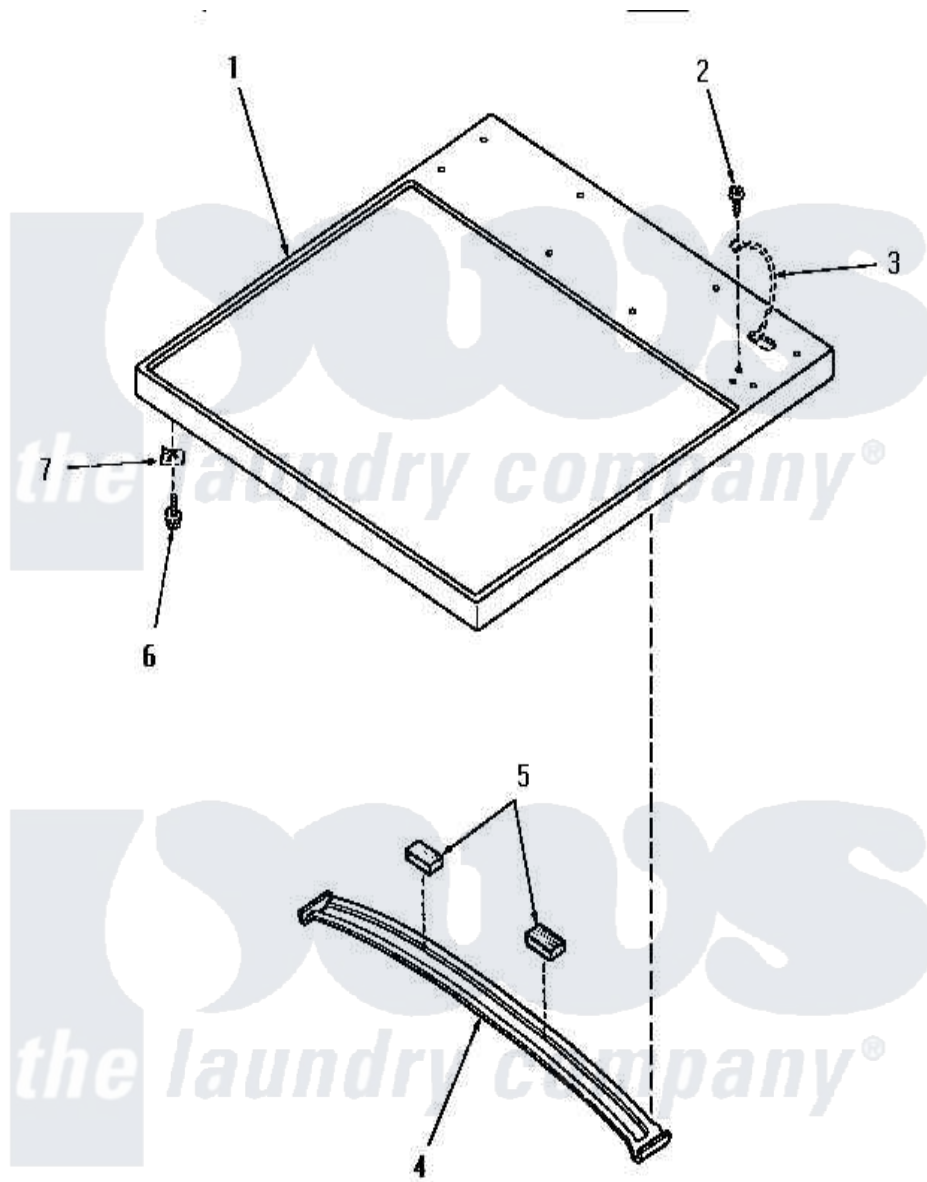

Amana HE4030 01 - CABINET TOP

Amana Residential Amana HE4030 Washer Parts Parts Diagram 01 - CABINET TOP
 Click on the part number to view part

Item	Original Part Number	Replaced By	Status	Part Description
1	56096W		Not Available	CABINET TOP, WHITE
"	56096L		Not Available	CABINET TOP, ALMOND
"	56096K		Not Available	CABINET TOP, COFFEE
"	56096H		Not Available	CABINET TOP, HARVEST GOLD
"	56096A		Not Available	CABINET TOP, AVOCADO
2	51784		Not Available	SCREW, 10B-16 X 1/2 HEX
3	Y00000000		Not Available	SEE NOTE GROUND WIRE, GREEN
4	56213		Not Available	TOP BRACE
5	56968		Not Available	PAD, FELT-ADHESIVE BACK
6	23008			Screw, 10-24 X 3/4 Sems
7	20249	36020		Nut-10-24