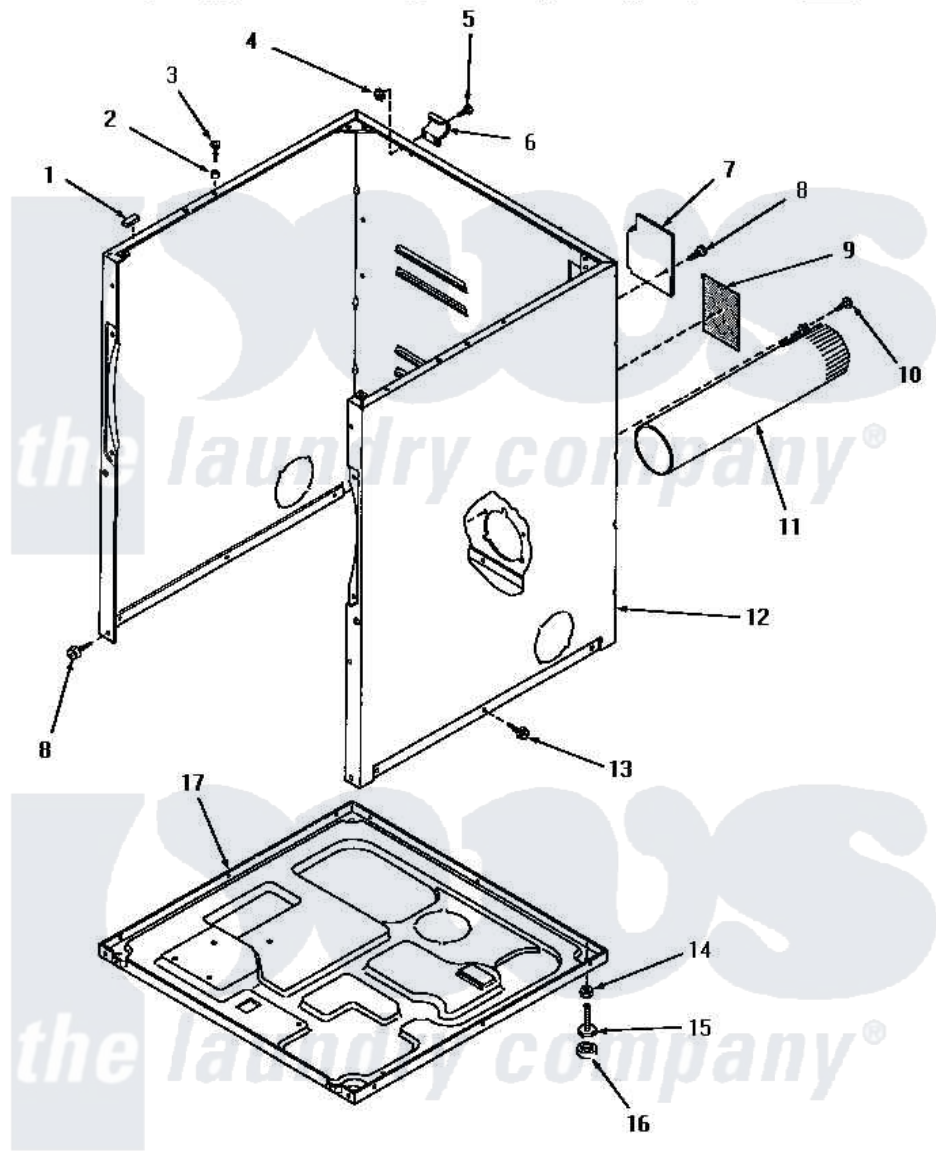

Amana HE4030 02 - CABINET, EXHAUST DUCT & BASE

CABINET, EXHAUST DUCT AND BASE

Amana [Residential Amana HE4030 Washer Parts](#) Parts Diagram 02 - CABINET, EXHAUST DUCT & BASE
 Click on the part number to view part

Item	Original Part Number	Replaced By	Status	Part Description
1	Y56128			Pad, Bumper
2	56079	505187		Locator, Panel
3	56086	Y014874		Screw, Idler Arm And Sleeve
4	23951	M0282009		Nut
5	25723	27001200		Screw
"	Y90576		Not Available	HEX HEAD SCREW
6	56043		Not Available	HINGE, TOP
7	56044	60821		Access Cover
8	25723	27001200		Screw
9	Y0056941		Not Available	AIR DIFFUSER
10	25724		Not Available	HEX HEAD SCREW
11	56118		Not Available	ASSY, EXHAUST DUCT
12	57070A		Not Available	CABINET, AVOCADO
"	57070H		Not Available	ASSY, DRYER CABINET
"	57070K		Not Available	CABINET, COFFEE
"	57070L		Not Available	CABINET, ALMOND

"	57070W		Not Available	CABINET, WHITE
13	51784		Not Available	SCREW, 10B-16 X 1/2 HEX
14	20274	62739		Nut, Lock
15	Y52696	Y305086		Adjustable Leg And Nut
16	70282	Y314137		Foot, Rubber
17	56074			Base